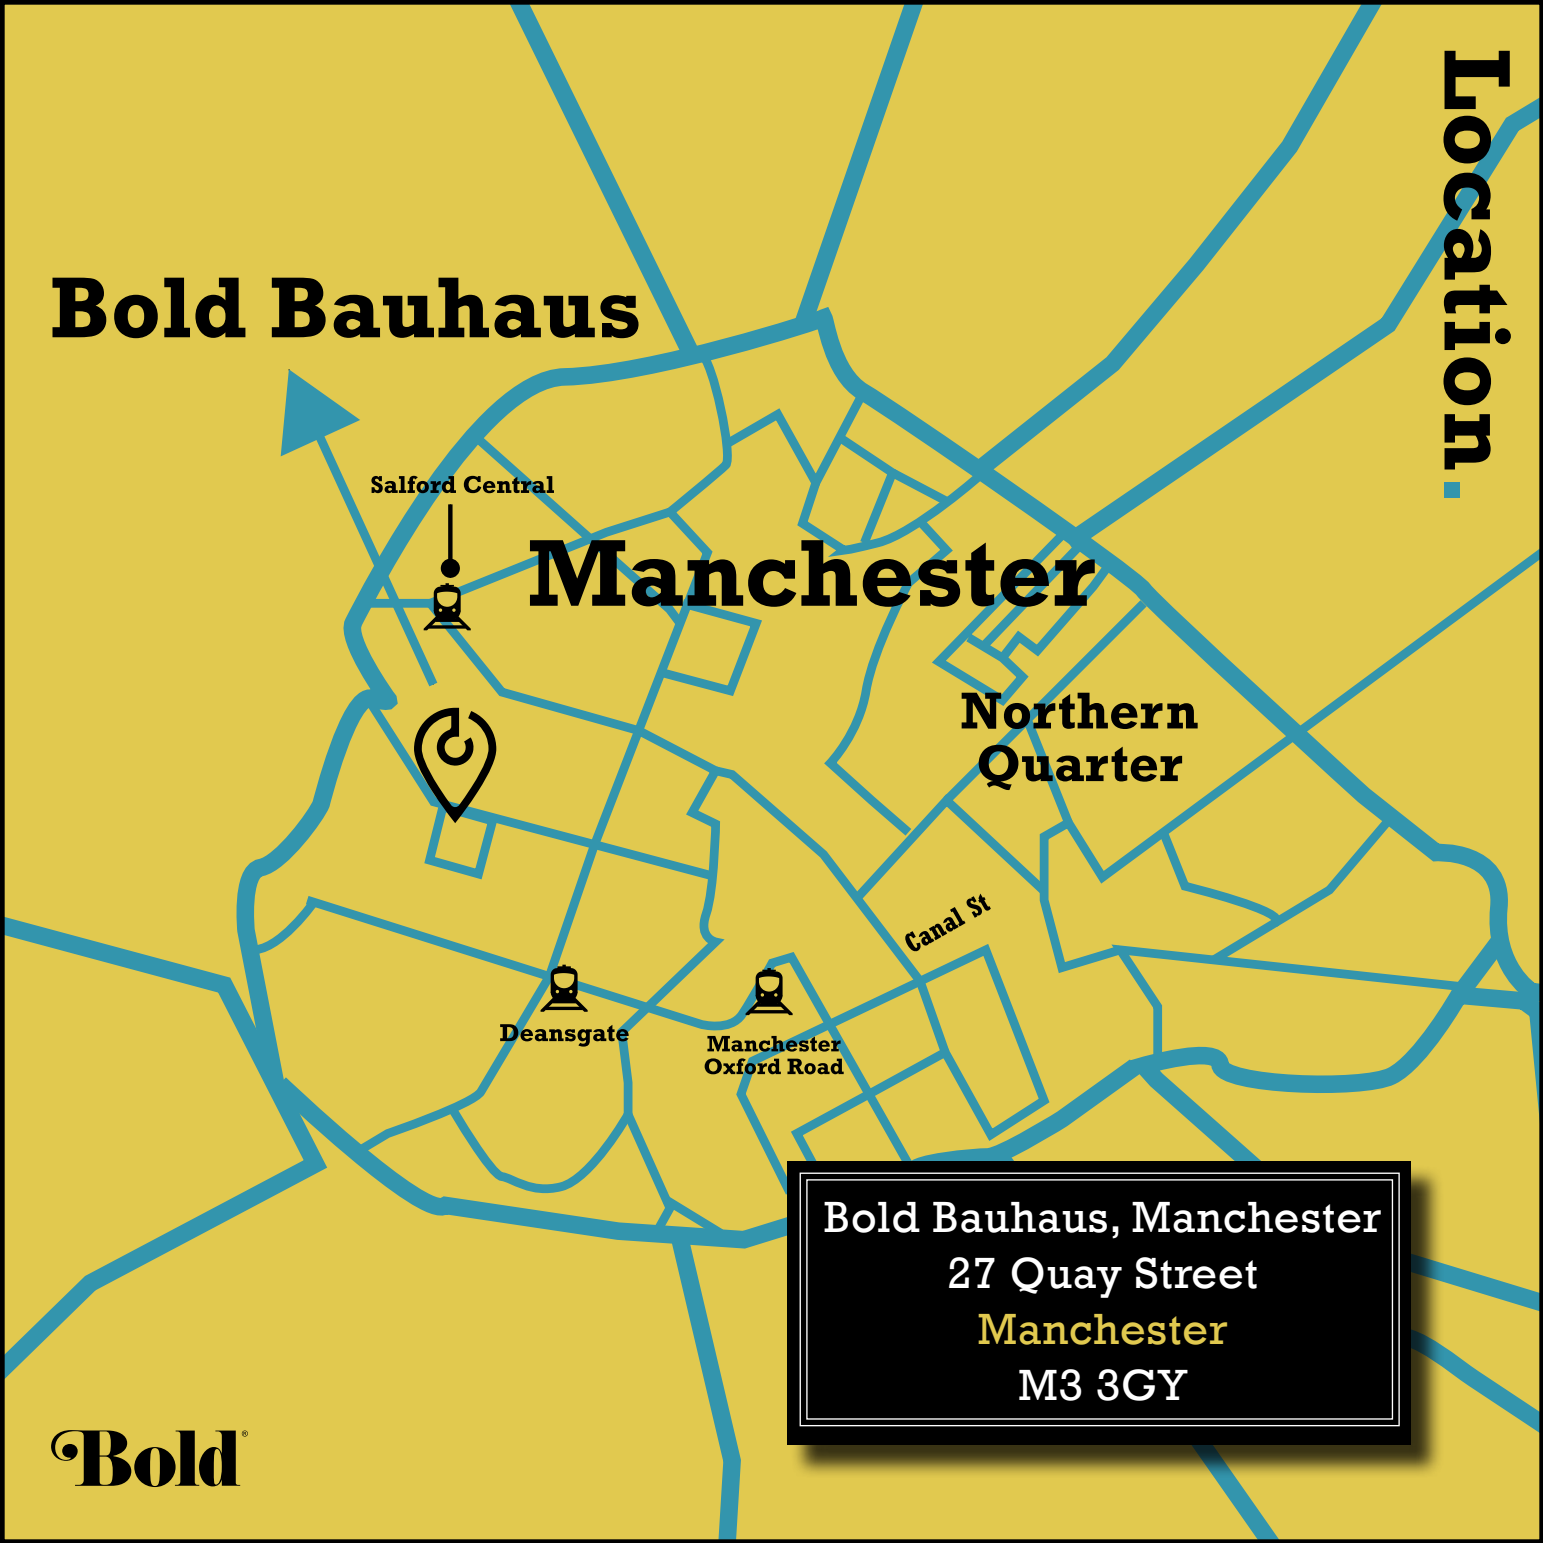

Bold Bauhaus Manchester

B

Quay Street

Bold Bauhaus, Manchester

Located in the heart of the vibrant Spinningfields area of Manchester, Bold Bauhaus Manchester is a one-of-a-kind workspace with everything from business lounges and roof terraces, to exercise areas and electric vehicles charging points.

Simple Turnkey Solution

Bold takes care of all the heavy lifting of running a workspace so your team can focus on growing your business.

B

Location.

Bold Bauhaus

Salford Central

Manchester

Northern Quarter

Canal St

Deansgate

Manchester
Oxford Road

Bold Bauhaus, Manchester
27 Quay Street
Manchester
M3 3GY

Bold[®]

A man with a mustache and a dark t-shirt is holding a large, light-colored antler. The background is dark, and the entire image is framed by a thin yellow border.