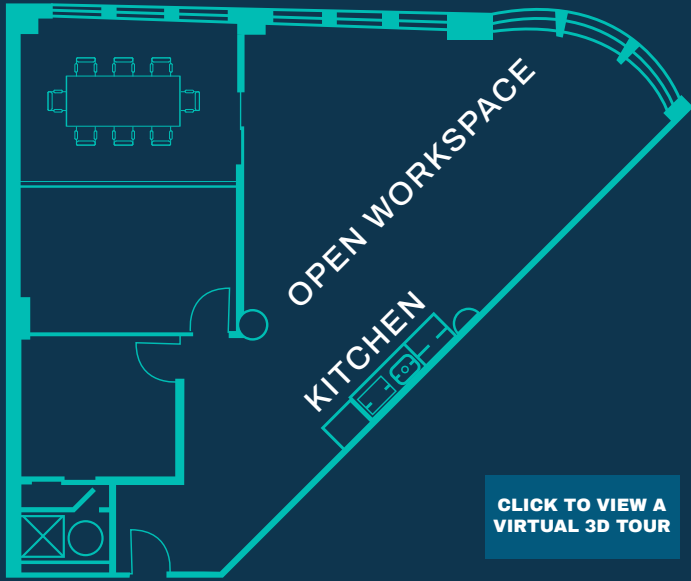

GOLDEN TRIANGLE

606 LIBERTY AVE
PITTSBURGH, PA

EXPANSIVE[®]

workspace

TEAM SUITE 500A

\$3299/MONTH

AVERAGE \$127/PERSON
ACCOMODATES HEADCOUNT OF UP TO 26

1848 SQUARE FEET OF PRIVATE SPACE PLUS 3000+SF OF SHARED WORKSPACE, COWORKING LOUNGE, KITCHEN, PHONE BOOTHS & MORE