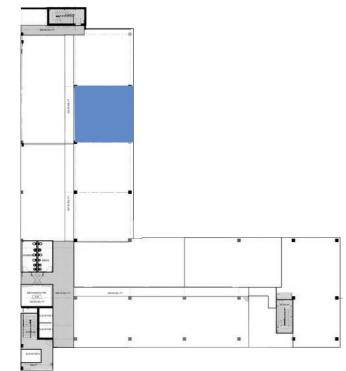

601 N Federal Hwy
Hallandale Beach, FL

Unit 409
1,418 SF

ATLANTIC VILLAGE

Suite Features

- Expansive Eastern Views

4th Floor Overview

All information is furnished from sources deemed reliable. No warranty or representation is made as to the accuracy thereof and it is submitted subject to errors, omissions, change of price, rental or other conditions, prior sale, lease, financing or withdrawal without notice.