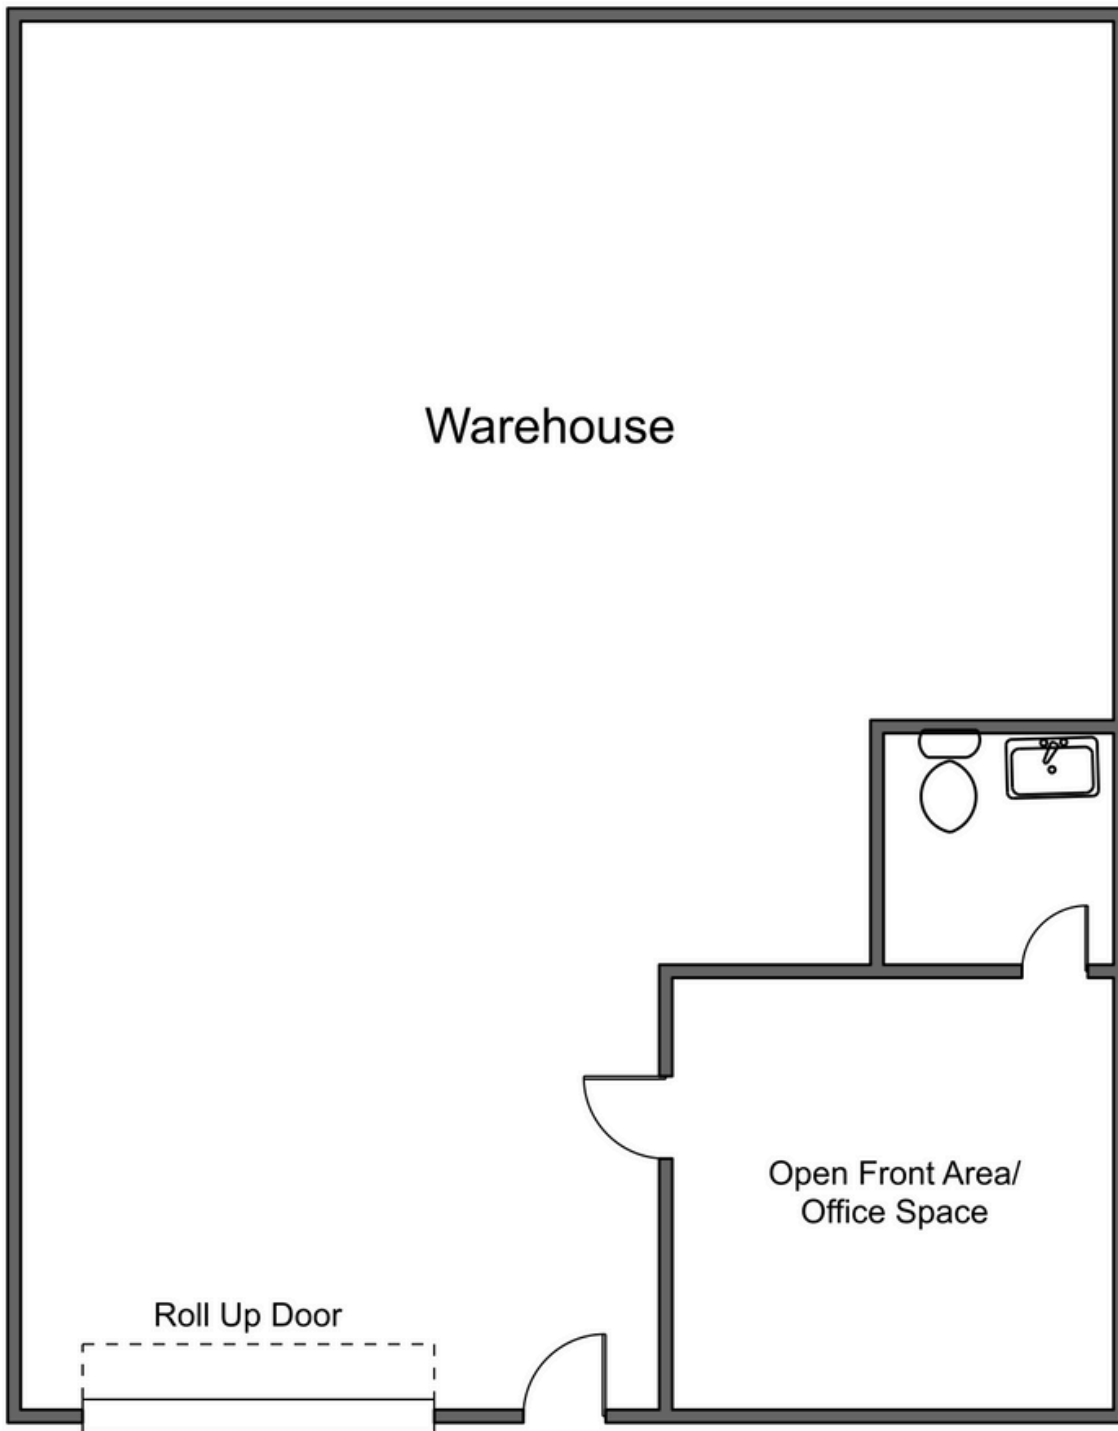

**GOBLE
PROPERTIES**

447 REYNOLDS CIRCLE SAN JOSE, CA

Industrial For Lease
2,038 SF

 **GOBLE
PROPERTIES**
GOBLEPROPERTIES.COM

Contact Us
408-452-1754
contact@gobleproperties.com

***Floor-plans are not to scale and are for layout purposes only.**

UNIT HIGHLIGHTS

- 2,038 sq. ft.
- 1 Open Front Area/ Office Space + 1 Restroom
- 1 Grade Level Roll Up Door
- 100 amps
- 1:1 Parking Ratio

Contact Us

408-452-1754

contact@gobleproperties.com