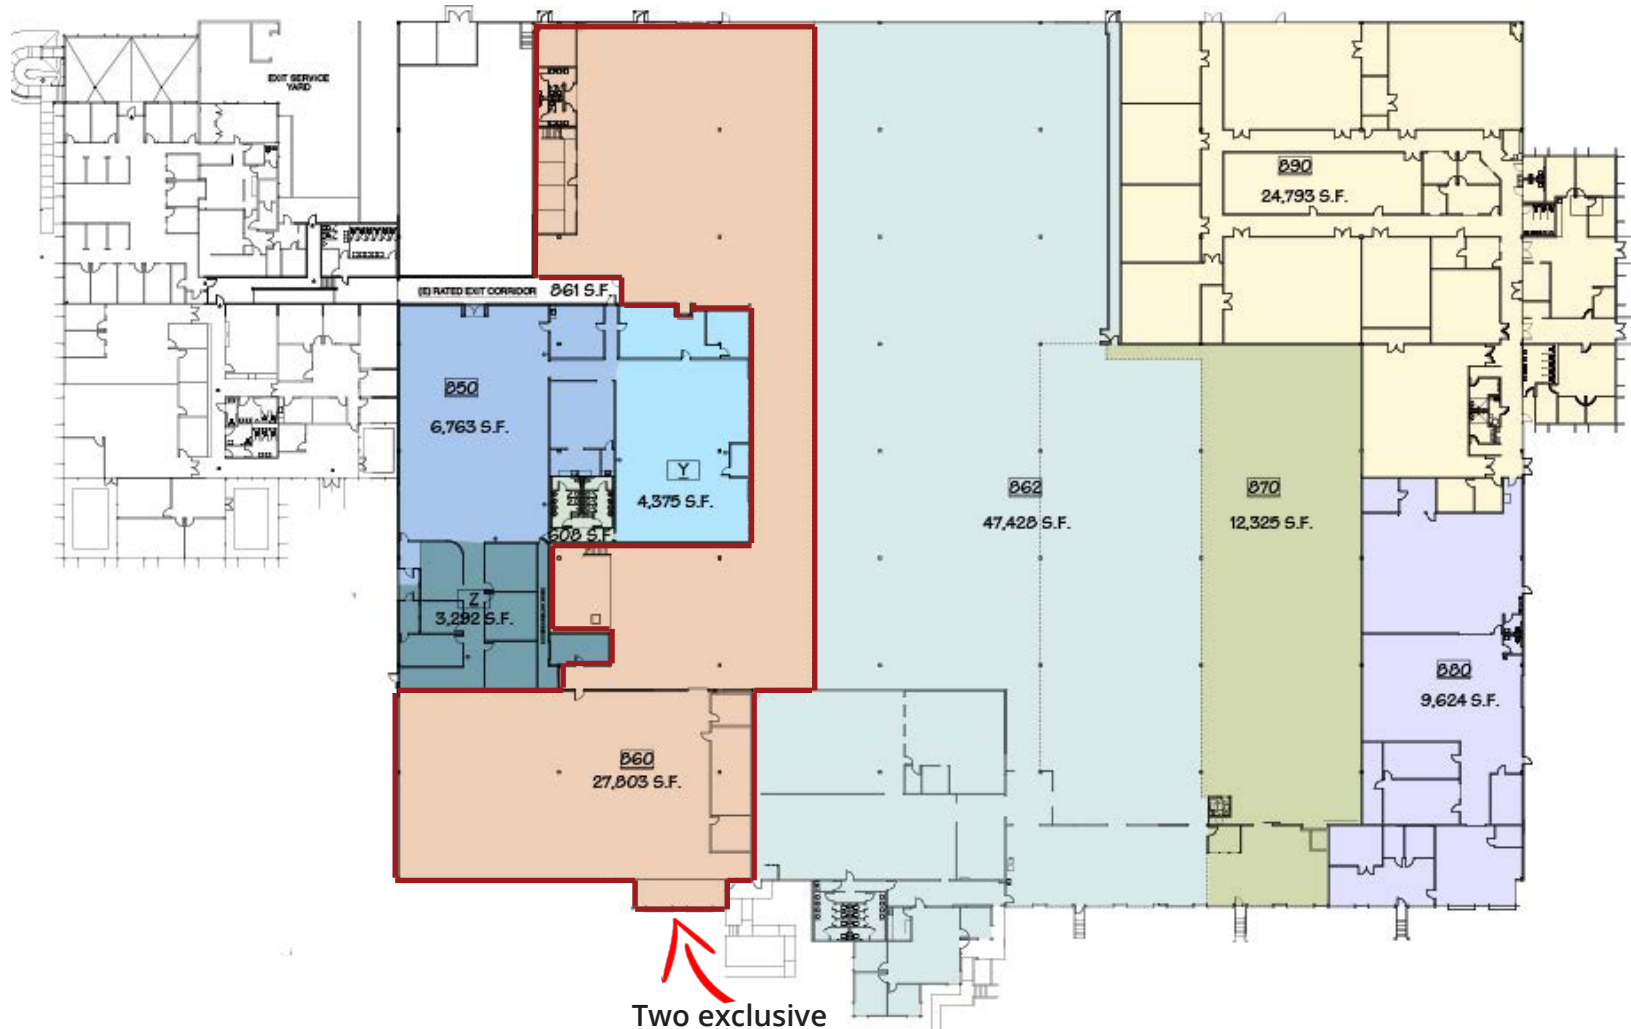

FOR LEASE 860 E. STOWELL ROAD | SANTA MARIA, CA

Two exclusive docks

Jerry Schmidt
805.928.2800 ext. 107
Jerry@PacificaCRE.com
Lic #0095042

Pat Palangi
805.928.2800 ext. 105
Pat@PacificaCRE.com
Lic #01105680

Mike Kelly
805.928.2800 ext. 113
Mike@PacificaCRE.com
Lic #01800988

2520 Professional Parkway | Santa Maria, CA 93455 | PacificaCommercialRealty.com

Information contained herein has been obtained from the owner of the property or from other sources deemed reliable. We have no reason to doubt its accuracy, but we do not guarantee it.