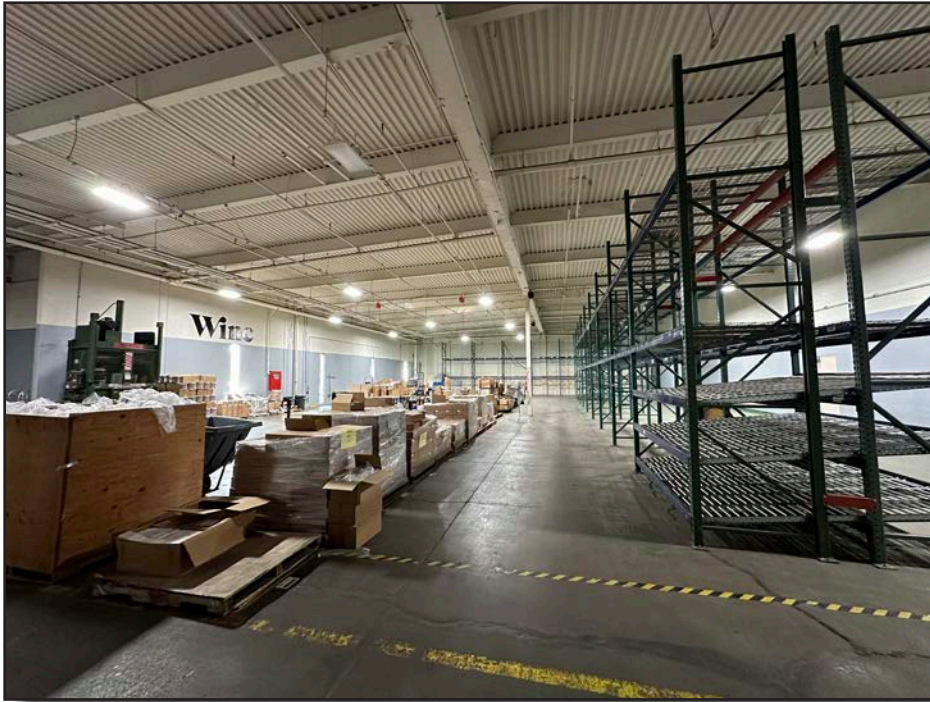

FOR LEASE 860 E. STOWELL ROAD | SANTA MARIA, CA

Jerry Schmidt
805.928.2800 ext. 107
Jerry@PacificaCRE.com
Lic #0095042

Pat Palangi
805.928.2800 ext. 105
Pat@PacificaCRE.com
Lic #01105680

Mike Kelly
805.928.2800 ext. 113
Mike@PacificaCRE.com
Lic #01800988

2520 Professional Parkway | Santa Maria, CA 93455 | PacificaCommercialRealty.com

Information contained herein has been obtained from the owner of the property or from other sources deemed reliable. We have no reason to doubt its accuracy, but we do not guarantee it.