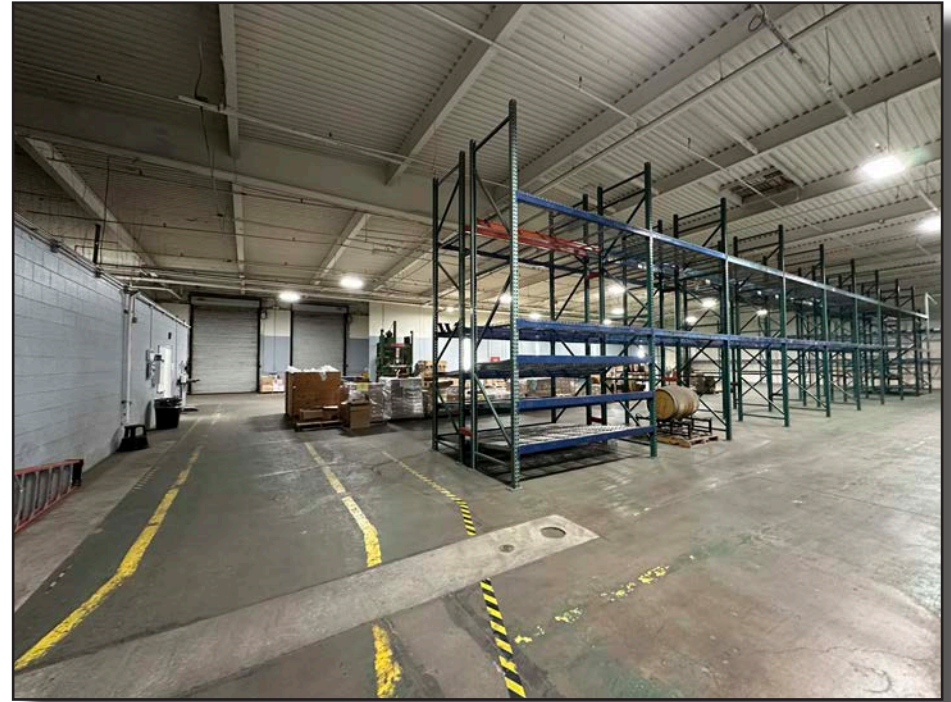

FOR LEASE 860 E. STOWELL ROAD | SANTA MARIA, CA

Jerry Schmidt
805.928.2800 ext. 107
Jerry@PacificaCRE.com
Lic #0095042

Pat Palangi
805.928.2800 ext. 105
Pat@PacificaCRE.com
Lic #01105680

Mike Kelly
805.928.2800 ext. 113
Mike@PacificaCRE.com
Lic #01800988

2520 Professional Parkway | Santa Maria, CA 93455 | PacificaCommercialRealty.com

Information contained herein has been obtained from the owner of the property or from other sources deemed reliable. We have no reason to doubt its accuracy, but we do not guarantee it.