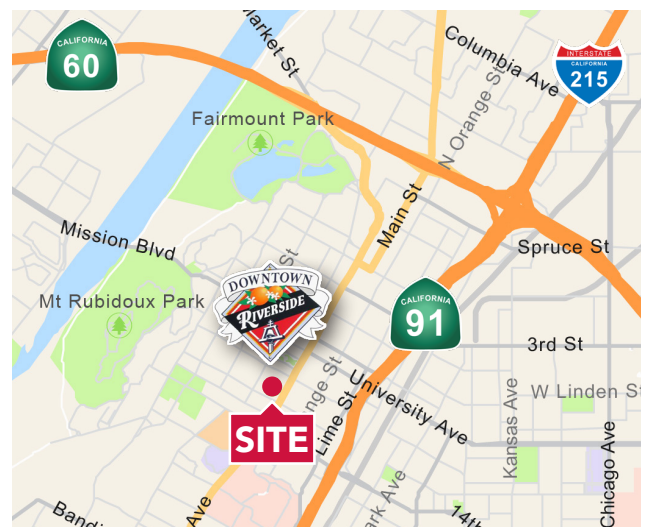

# RIVERSIDE LEGAL & PROFESSIONAL CENTER

3890 11TH STREET, RIVERSIDE, CA 92501

## Property Highlights

- Executive Suites Available for Lease in Downtown Riverside
- Close Proximity to Restaurants, Shopping, Courthouses and City Services
- Easy Access to the 91, 60 & 215 Freeways
- Contact for Pricing