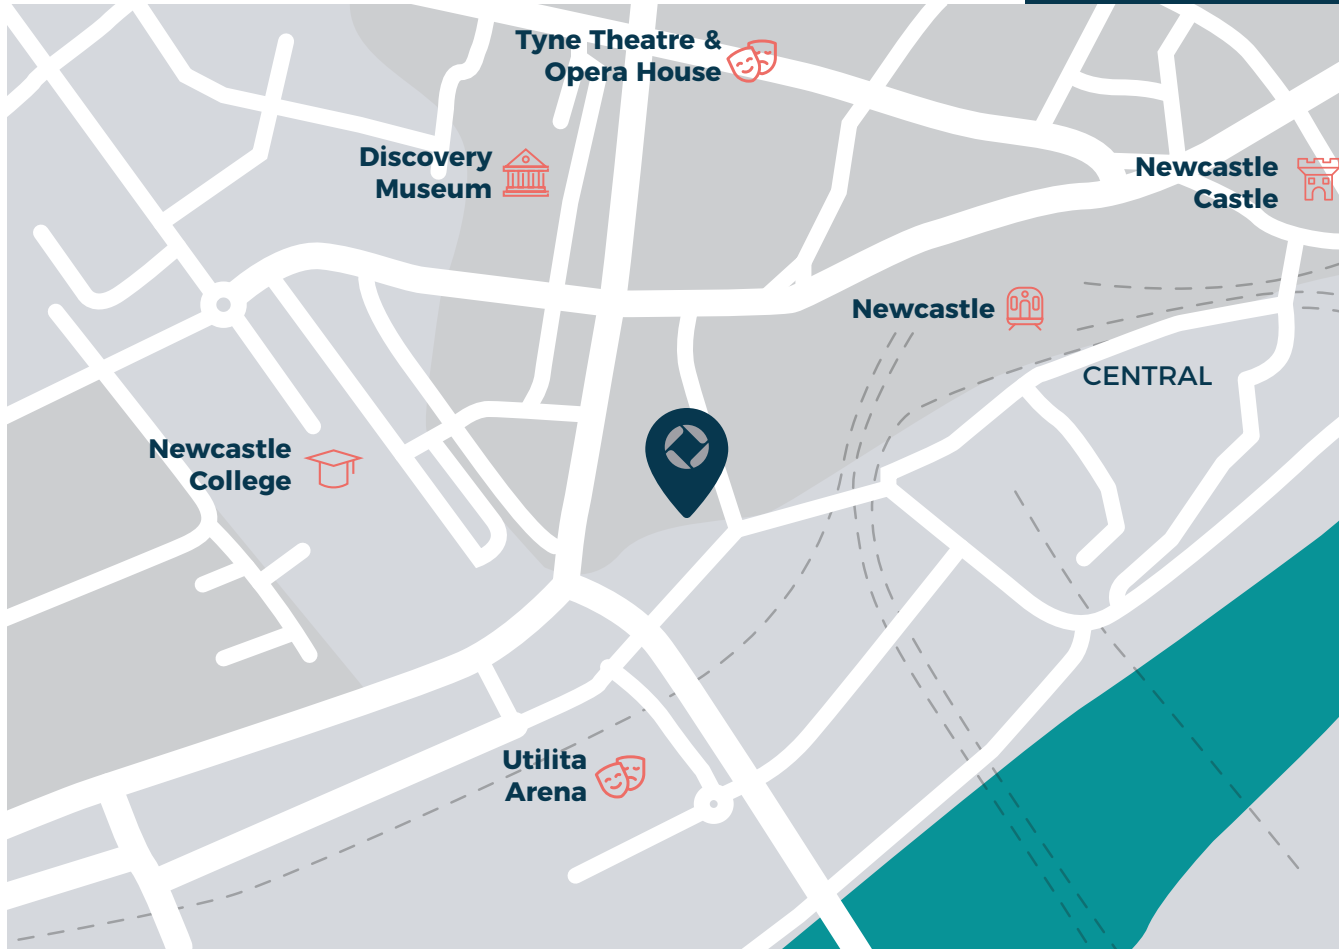

OREGA

2 ST JAMES' GATE

NEWCASTLE

2 James' Gate, Newcastle upon Tyne, NE1 4AD

WWW.OREGA.COM / 0800 977 8000 / sales@orega.com

**SPACE
TO BE
YOU.**

Elevate your success with Orega

Located in the heart of Newcastle's vibrant business district, St. James' Gate is a short walk to the mainline station and minutes from local shops, restaurants and bars.

LOCATION MAP

GETTING HERE

2 St James' Gate, Newcastle upon Tyne, NE1 4AD

5 minute walk to Central Station and Tyne and Wear Metro

15 minute walk to Haymarket Bus Station. Regular bus routes nearby

15 minute drive to Newcastle International Airport