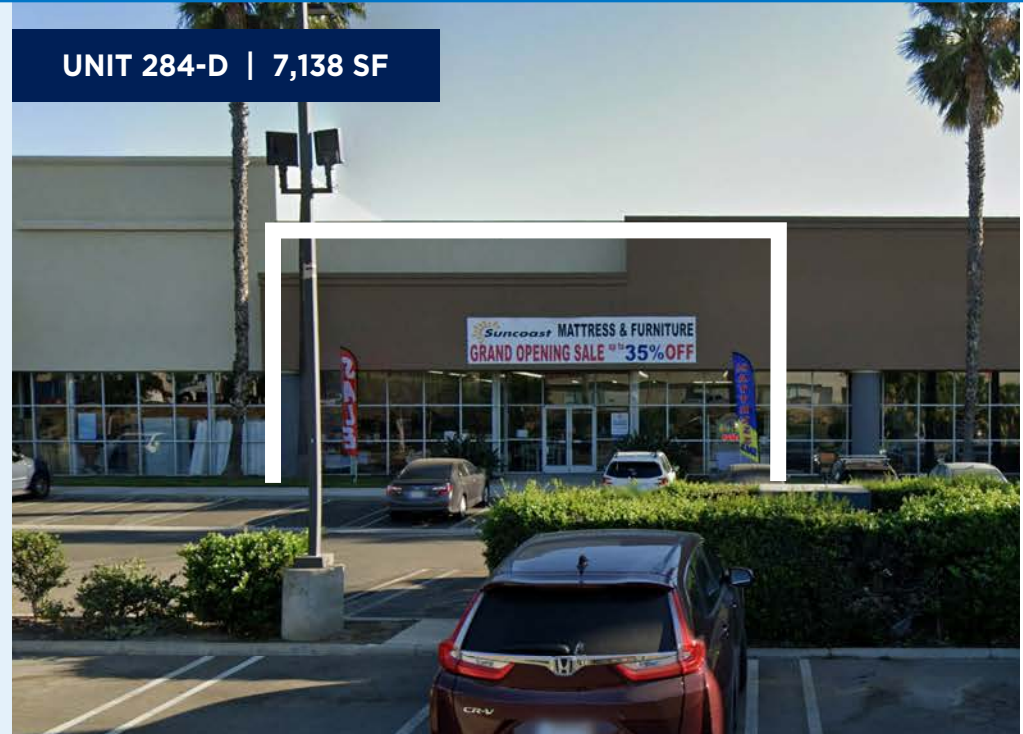

PROJECT DETAILS

MCKINLEY CROSSROADS • 7,138 SF AVAILABLE • FOR LEASE

AVAILABLE SPACE	7,138 SF
TRAFFIC COUNTS	219,000 ADT, HWY 91 39,000 ADT, McKinley Street
PROPERTY HIGHLIGHTS	Available Immediately Highway Visibility Pylon Signage Available
CO-TENANTS	24 Hour Fitness, Cort Furniture, Sherwin Williams, Smart Parke, Shogun
COUNTY	Riverside
MARKET	Corona

DEMOGRAPHICS	3 MILE	5 MILE	7 MILE
POPULATION	103,860	275,592	430,473
DAYTIME POPULATION	116,482	270,445	395,747
MEDIAN HH INCOME	89,400	102,050	105,445

NEARBY RETAILERS

UNIT 284-D | 7,138 SF