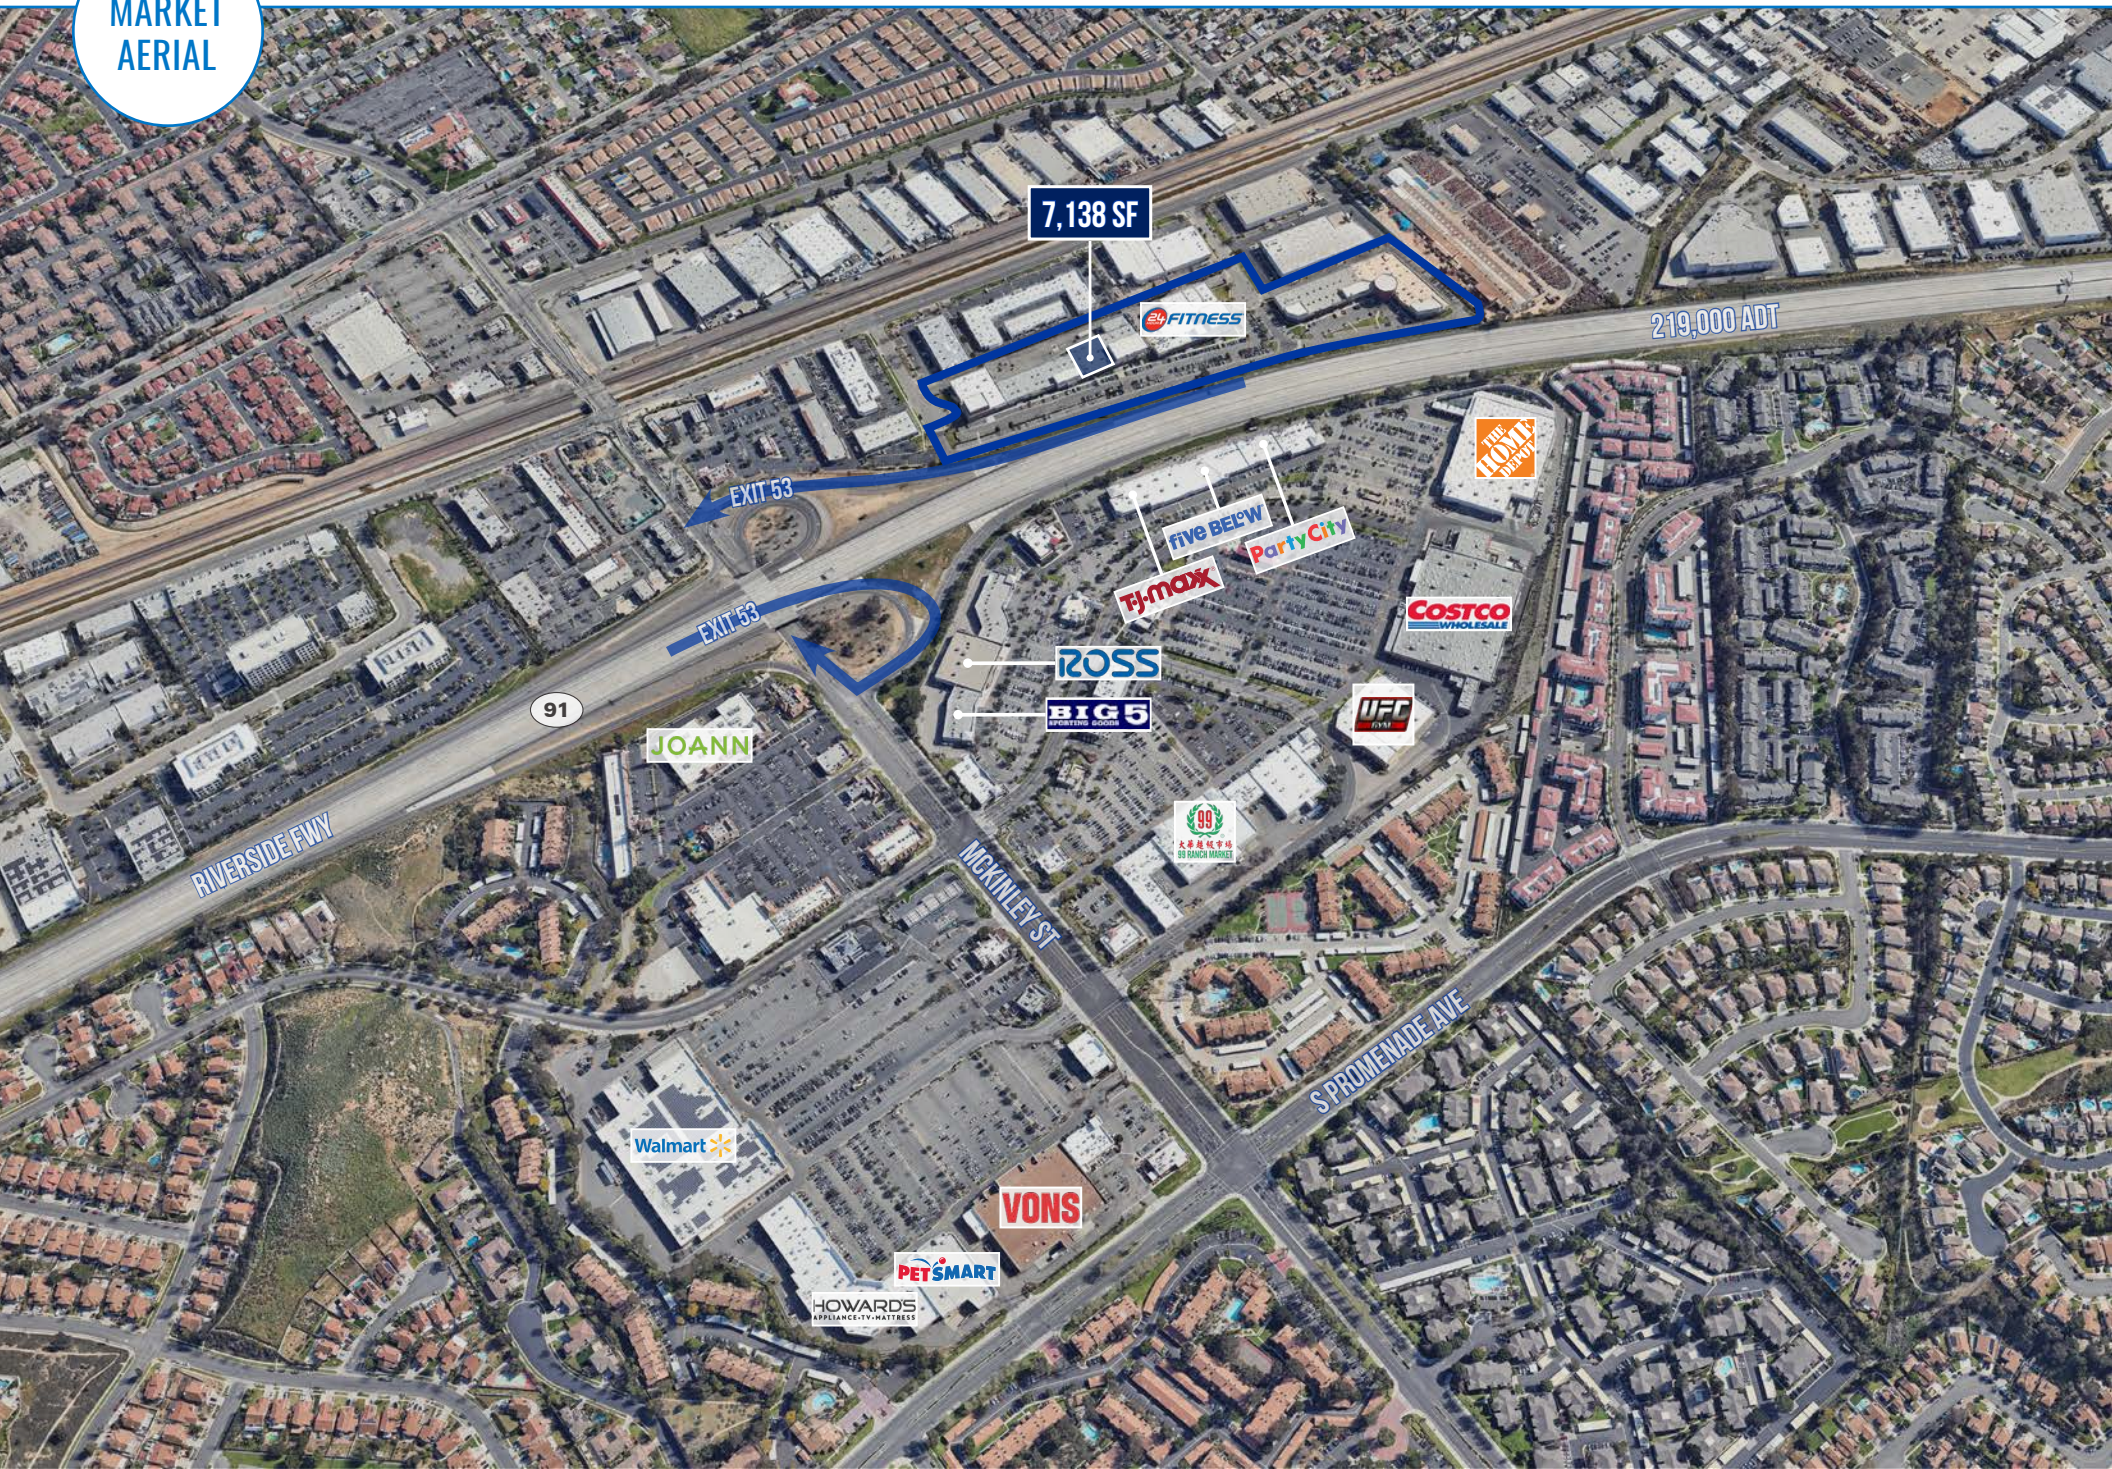

PROJECT DETAILS

MCKINLEY CROSSROADS • 7,138 SF AVAILABLE • FOR LEASE

AVAILABLE SPACE	7,138 SF
TRAFFIC COUNTS	219,000 ADT, HWY 91 39,000 ADT, McKinley Street
PROPERTY HIGHLIGHTS	Available Immediately Highway Visibility Pylon Signage Available
CO-TENANTS	24 Hour Fitness, Cort Furniture, Sherwin Williams, Smart Parke, Shogun
COUNTY	Riverside
MARKET	Corona

MARKET
AERIAL

MCKINLEY CROSSROADS • 7,138 SF, 9,020 SF AVAILABLE • FOR LEASE

MCKINLEY CROSSROADS • 7,138 SF, 9,020 SF AVAILABLE • FOR LEASE

BIRD'S EYE

7,138 SF

SHERWIN WILLIAMS
CLUB CHAMPION

CORT
FURNITURE
OUTLET