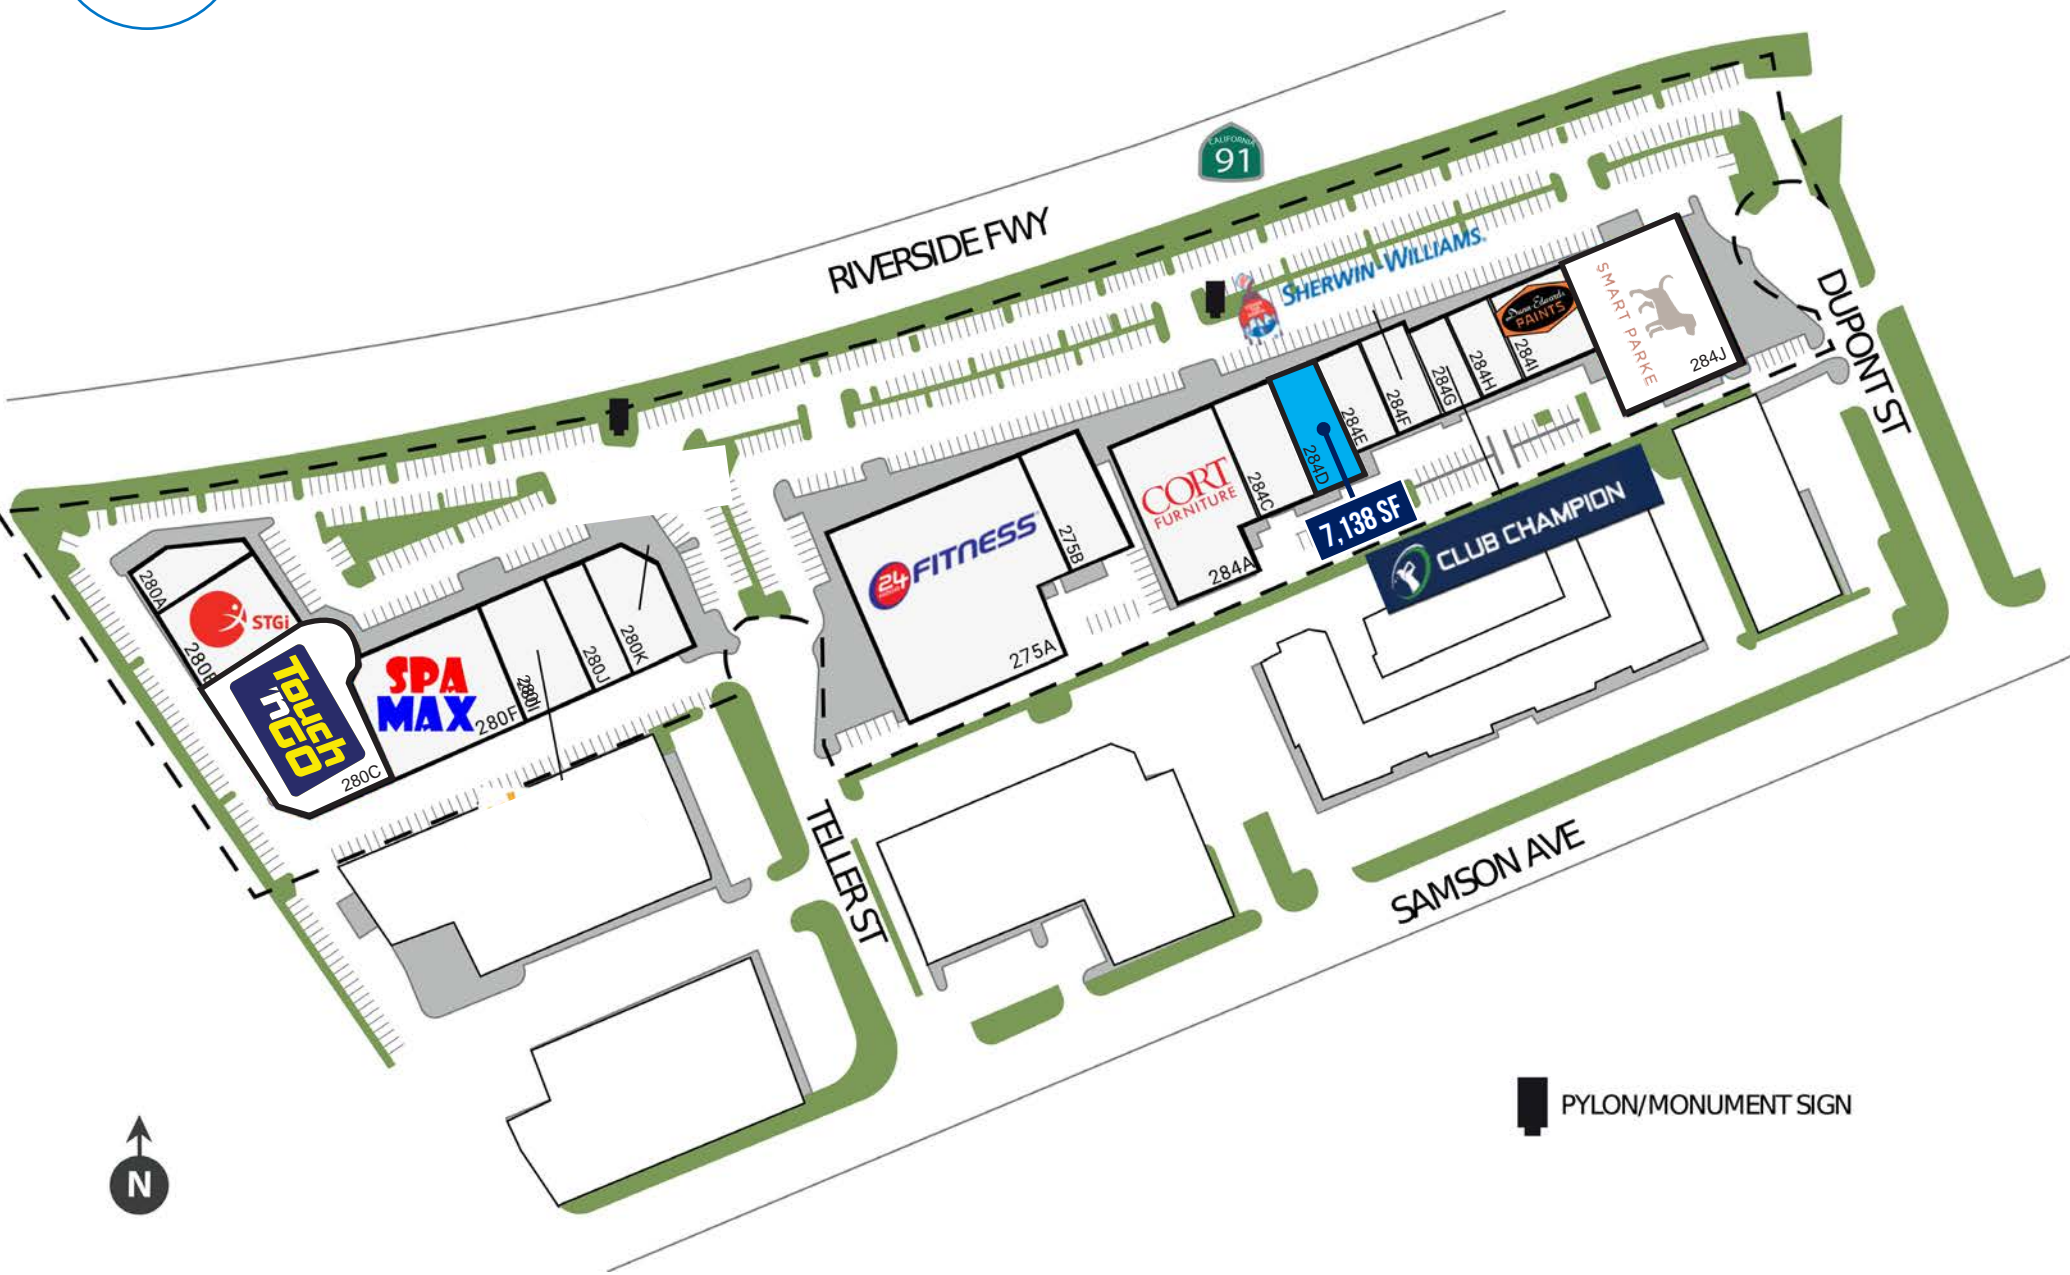

PROJECT DETAILS

MCKINLEY CROSSROADS • 7,138 SF AVAILABLE • FOR LEASE

AVAILABLE SPACE	7,138 SF
TRAFFIC COUNTS	219,000 ADT, HWY 91 39,000 ADT, McKinley Street
PROPERTY HIGHLIGHTS	Available Immediately Highway Visibility Pylon Signage Available
CO-TENANTS	24 Hour Fitness, Cort Furniture, Sherwin Williams, Smart Parke, Shogun
COUNTY	Riverside
MARKET	Corona

91

TJ-maxx

five BELOW

PLATO'S
CLOSET

PartyCity

SITE PLAN

MCKINLEY CROSSROADS • 7,138 SF, 9,020 SF AVAILABLE • FOR LEASE

■ PYLON/MONUMENT SIGN