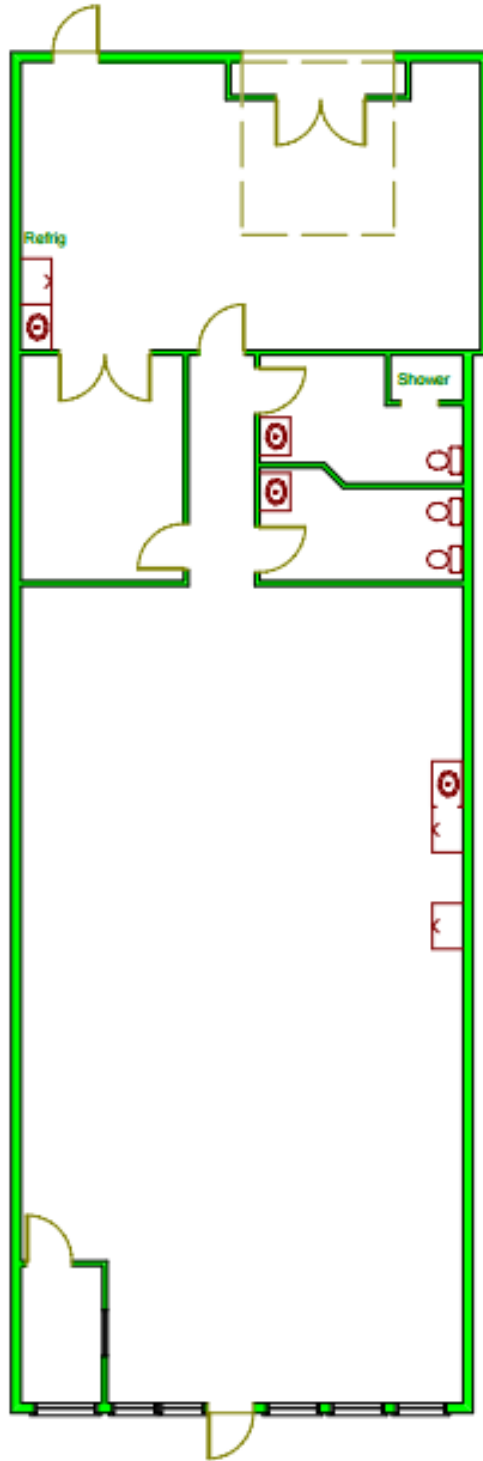

# DOUGLAS ENTRÉE

277 Douglas Ave | Altamonte Springs, FL 32714

Unit 1006  
2,596 RSF

**Disclaimer:** While square footage, graphic depictions of properties and/or any dimensions shown are deemed to be accurate, they are not guaranteed. Prospects are encouraged to conduct their own due diligence.