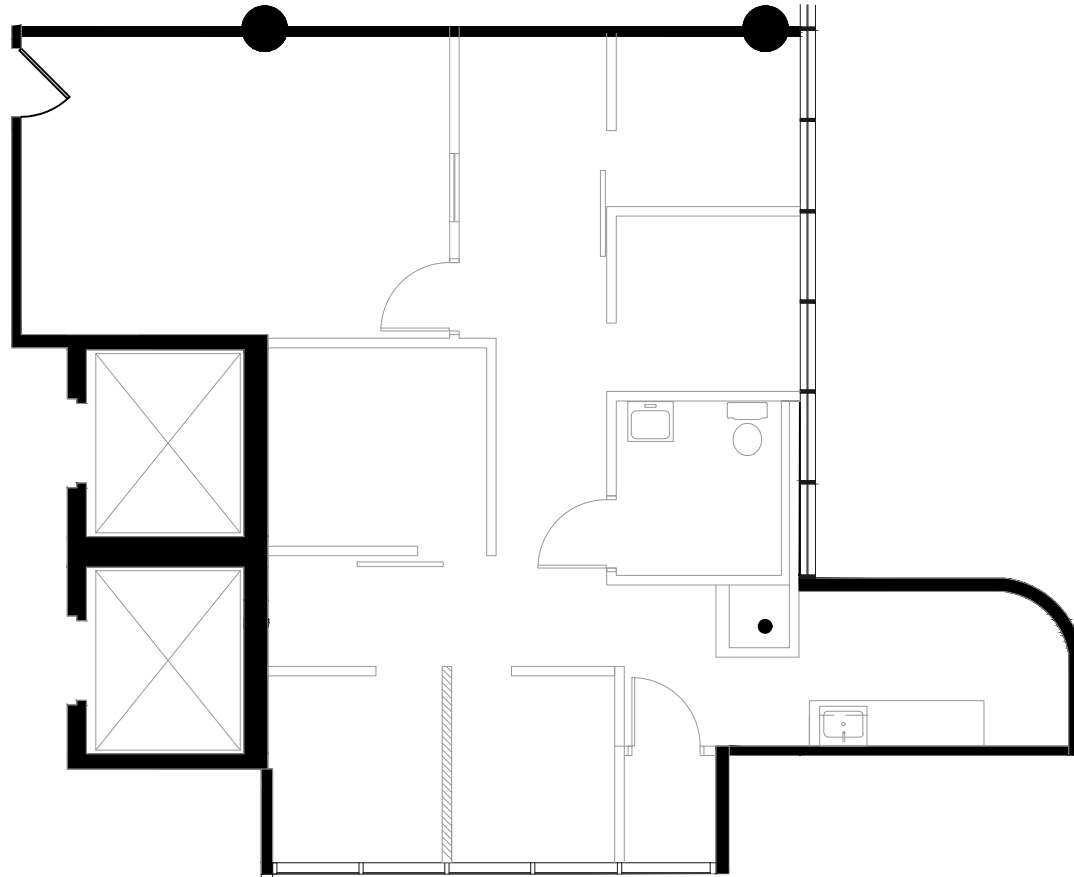

KEY PLAN - N.T.S.

Sky Park

Continental Development Corporation
23440 Hawthorne Blvd. Suite 200
Torrance, CA 90505
T: 310.791.3707
www.continentaldevelopment.com

Suite 104 - 1,259 RSF

3500 Lomita Blvd.
1st Floor, Suite 104
Torrance, CA 90505