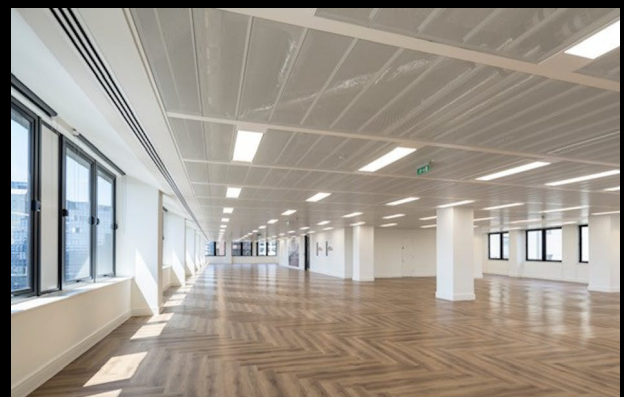

100 LOWER THAMES STREET, LONDON, EC3R 6DL

TO REQUEST A VIEWING CALL US ON 0207 338 4000

**BNP PARIBAS
REAL ESTATE**

www.realestate.bnpparibas.co.uk