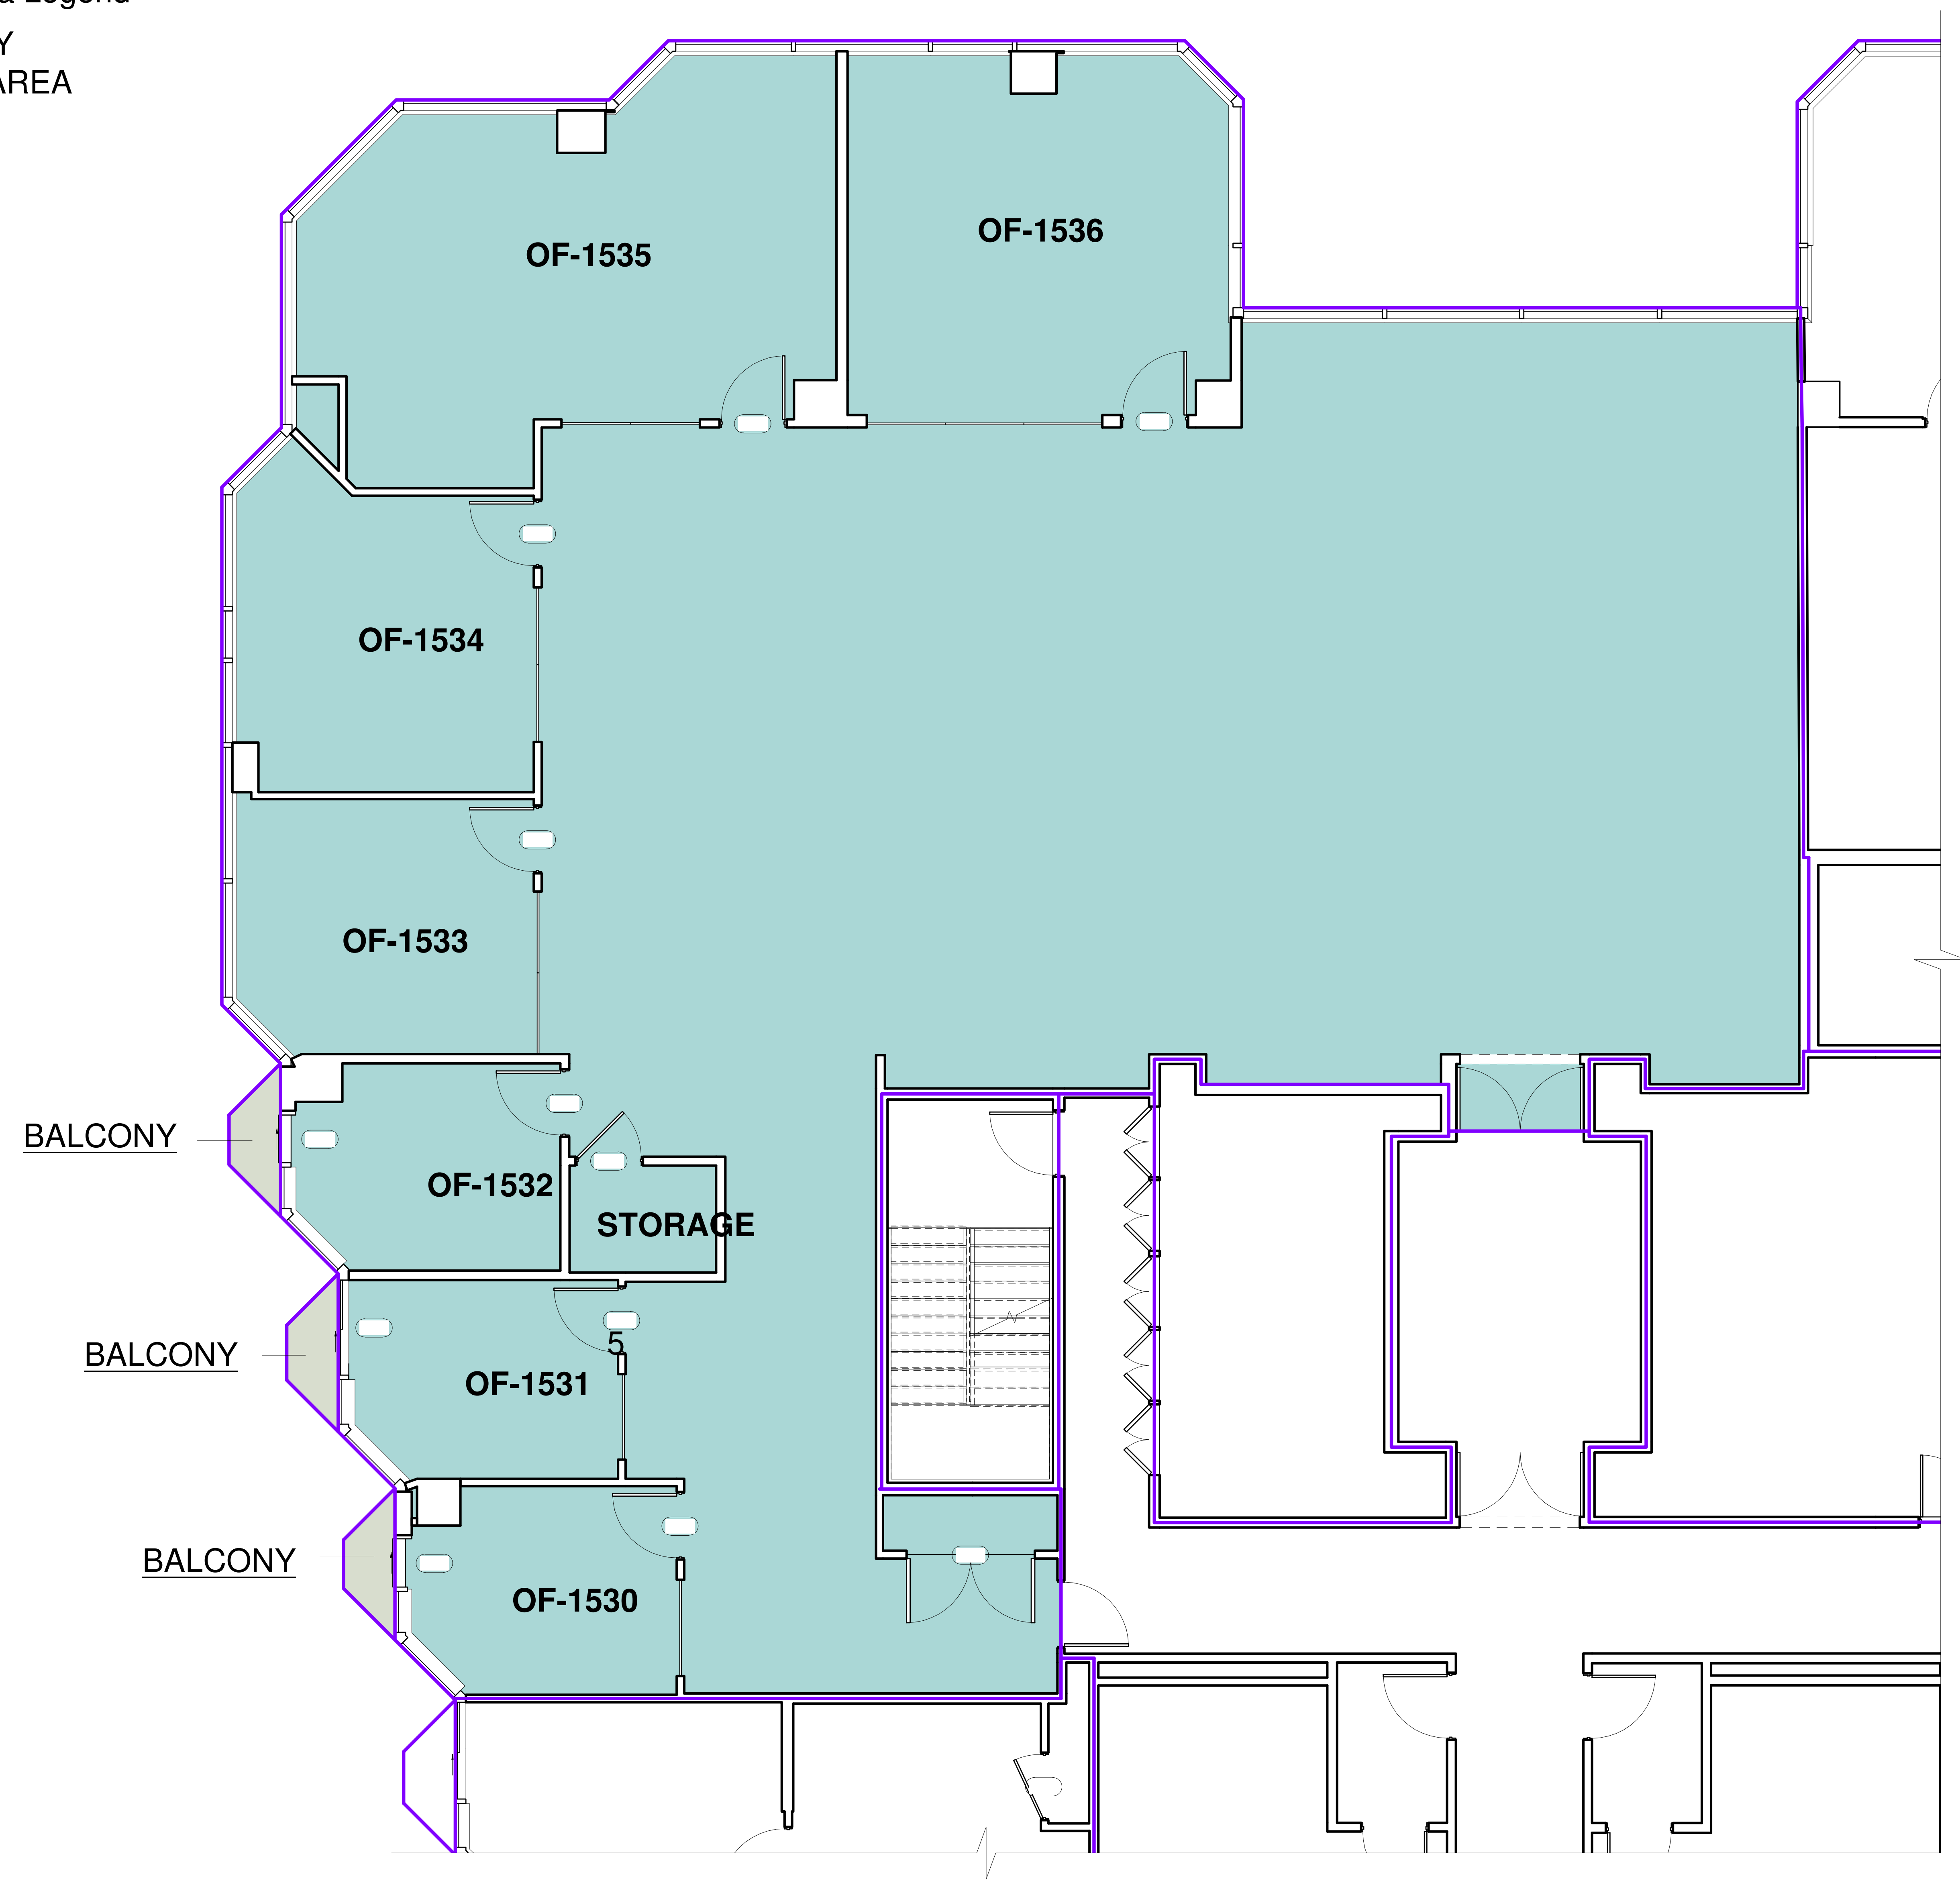

Building Area Legend

- BALCONY
- GROSS AREA

(E) SUITE 1550  
5,213 RSF