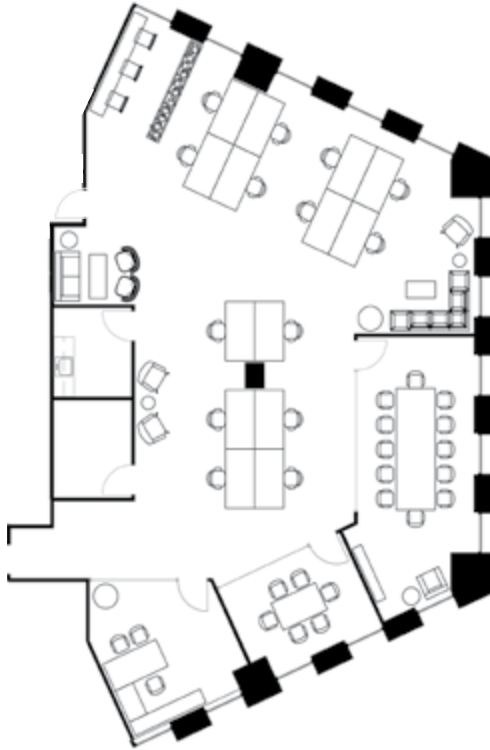

SUITE 1320

±3,604 RSF

Fully Furnished & Decorated

201

MISSION

[Click Here for Virtual Tour](#)

Beale Street

Main Street

Available Now

Fully furnished & Decorated

Storage / IT Room

1 Private Window Line Office

Kitchen

Open Area

2 Conference Rooms

Wes Powell