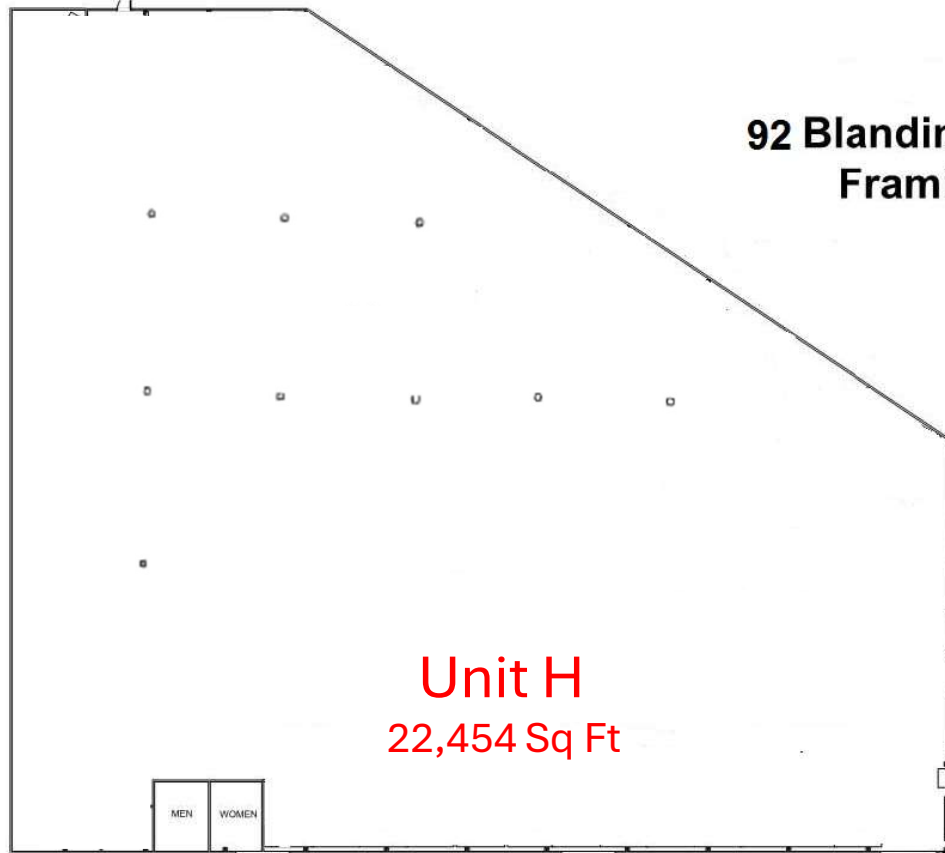

**92 Blandin Ave. Facility
Framingham, MA**

Unit H
22,454 Sq Ft

Loading Dock