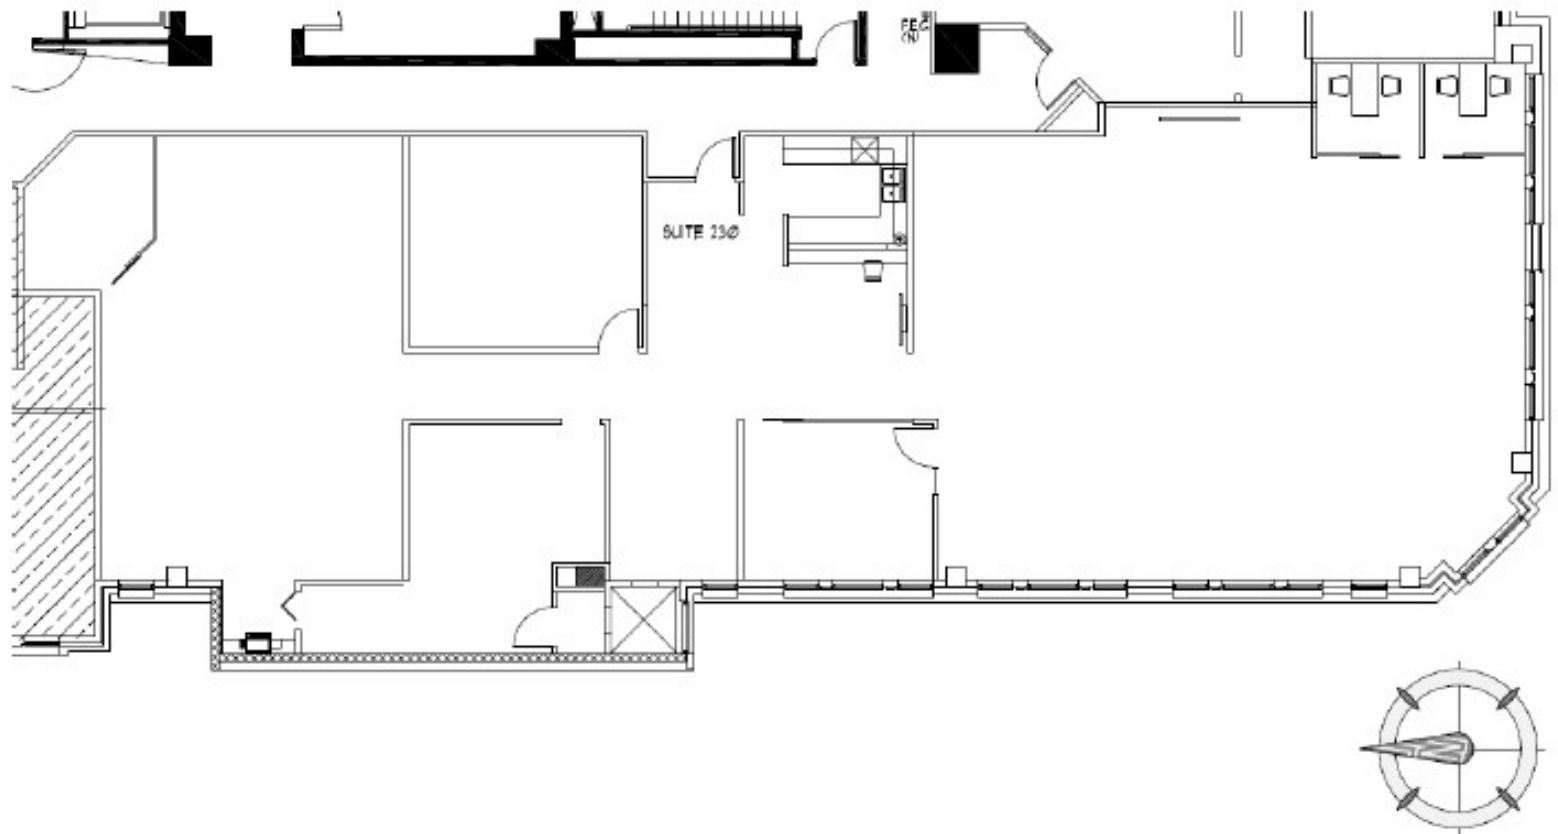

# Mizner Park Office Tower

225 NE MIZNER BOULEVARD | BOCA RATON | FL 33432

SUITE 230 - 4,993 SF

VIEW: VIRTUAL TOUR