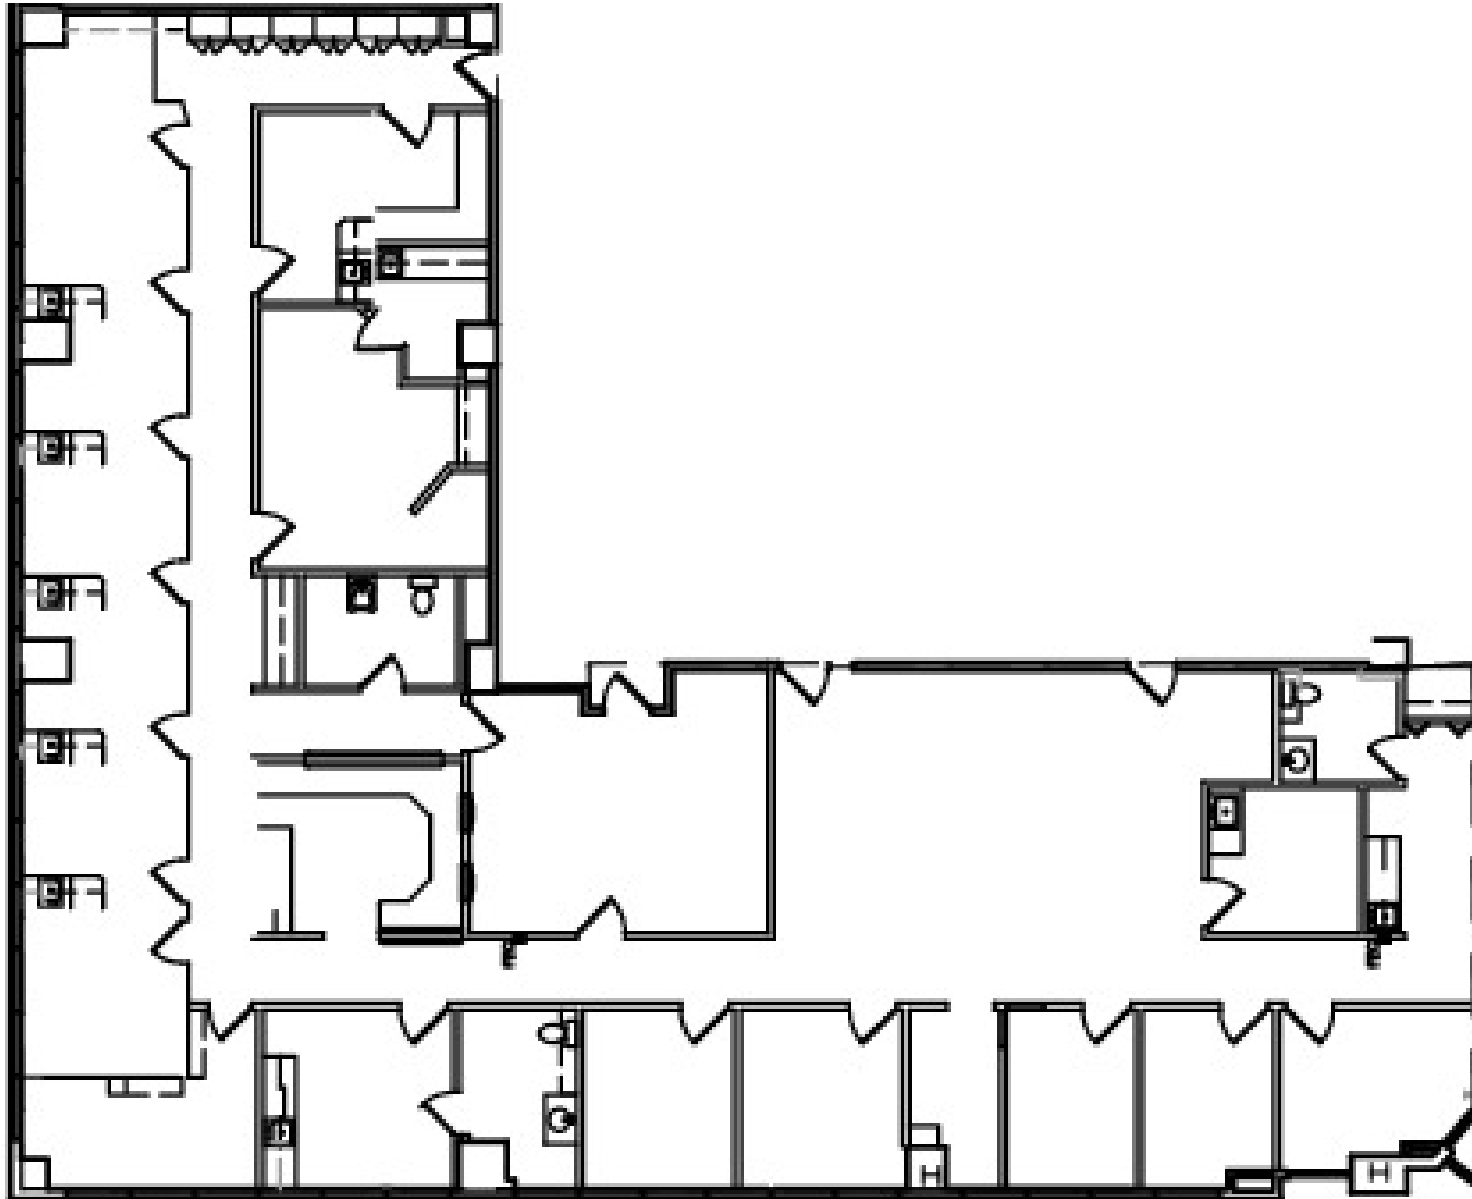

SUITE 609 - 4,073 RSF

welltower

GARY GAGNE
Director of Leasing
561.339.3191
ggagne@welltower.com