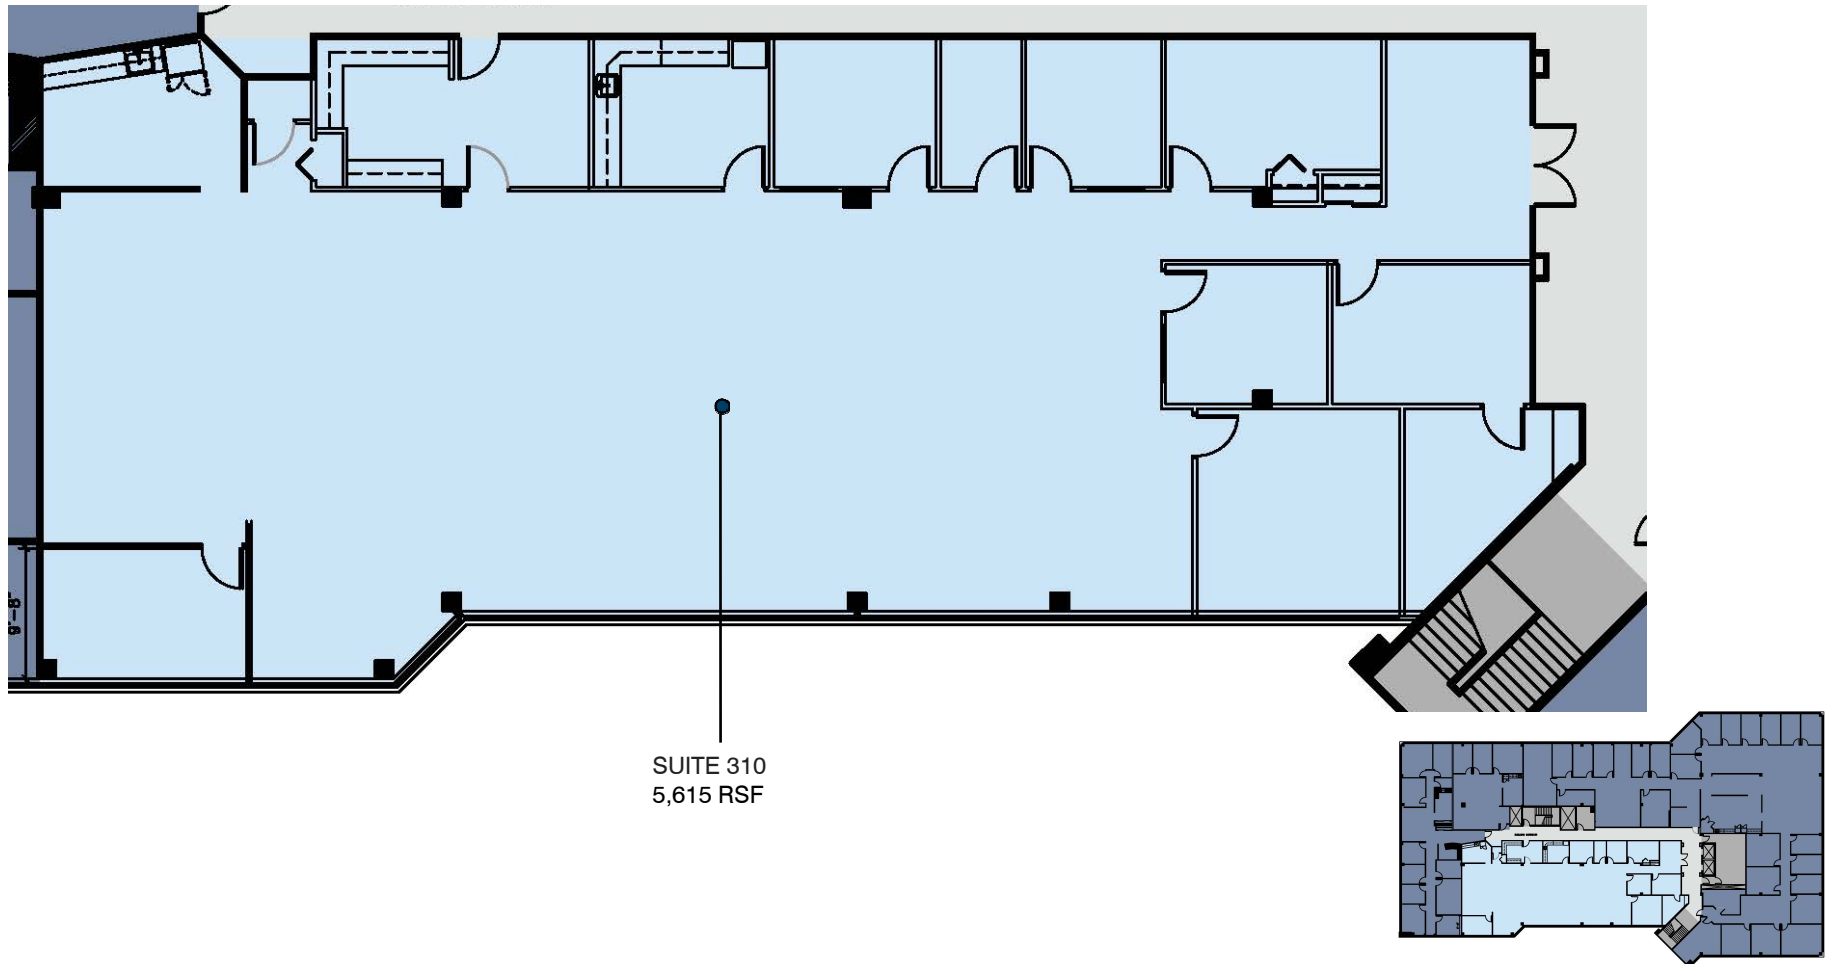

100 BERWYN PARK

850 Cassatt Road, Berwyn, PA

THIRD FLOOR PLAN

SUITE 310
5,615 RSF

for more information : KATHY SWEENEY-POGWIST | 610.832.7743 | kathy.sweeney-pogwist@bdnreit.com

555 East Lancaster Ave, Suite 110
Radnor, PA 19087