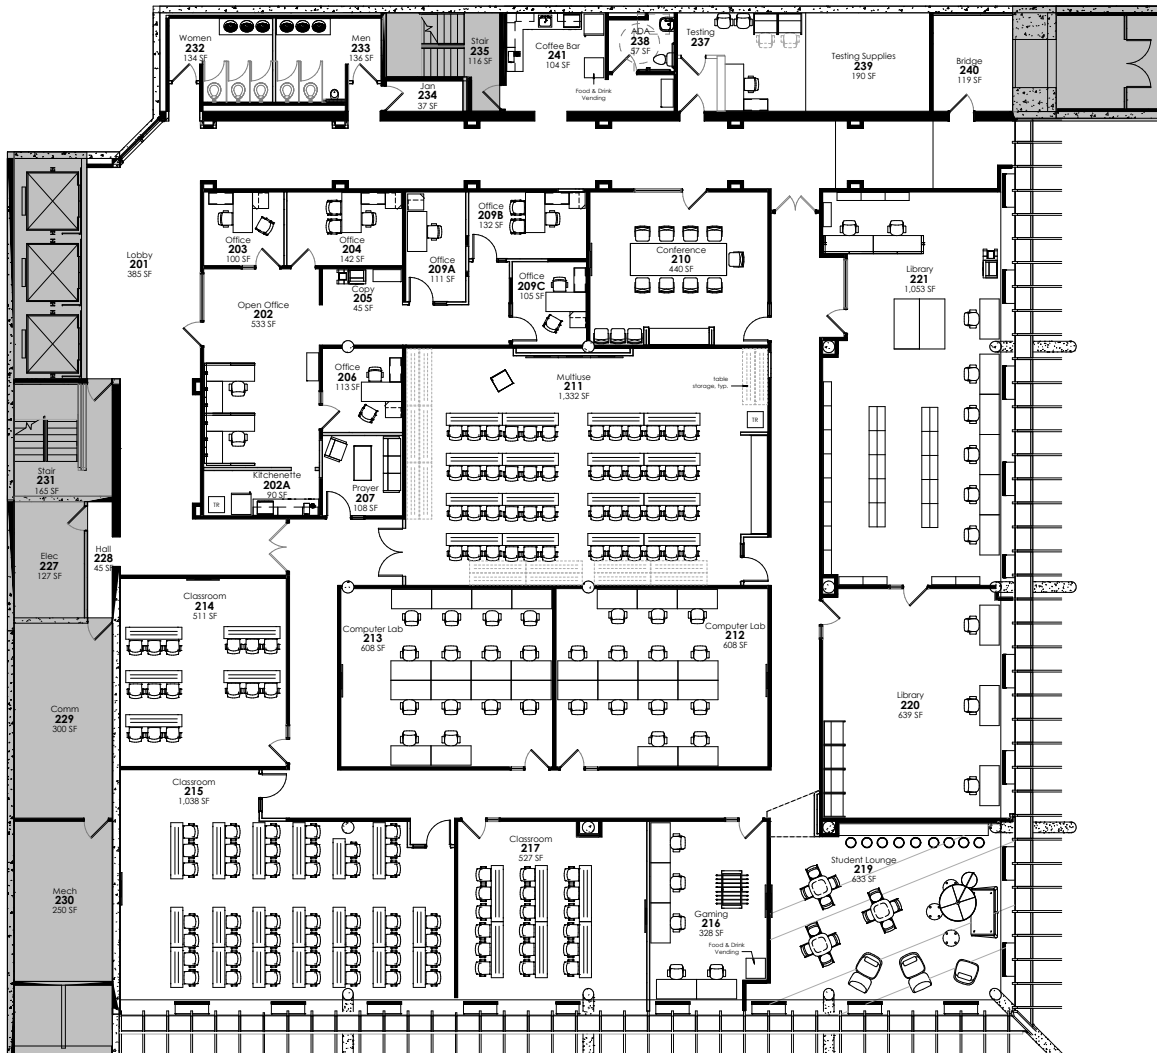

THE PYRAMIDS

INDIANAPOLIS, IN

SUITE 1020 AVAILABLE 15,295 SF

DARRIN BOYD, CCIM, SIOR, MCR

Managing Director
+1 317 590 8490
darrin.boyd@cushwake.com

MATT BOYD, CCIM

Senior Associate
+1 317 985 2693
matt.boyd@cushwake.com