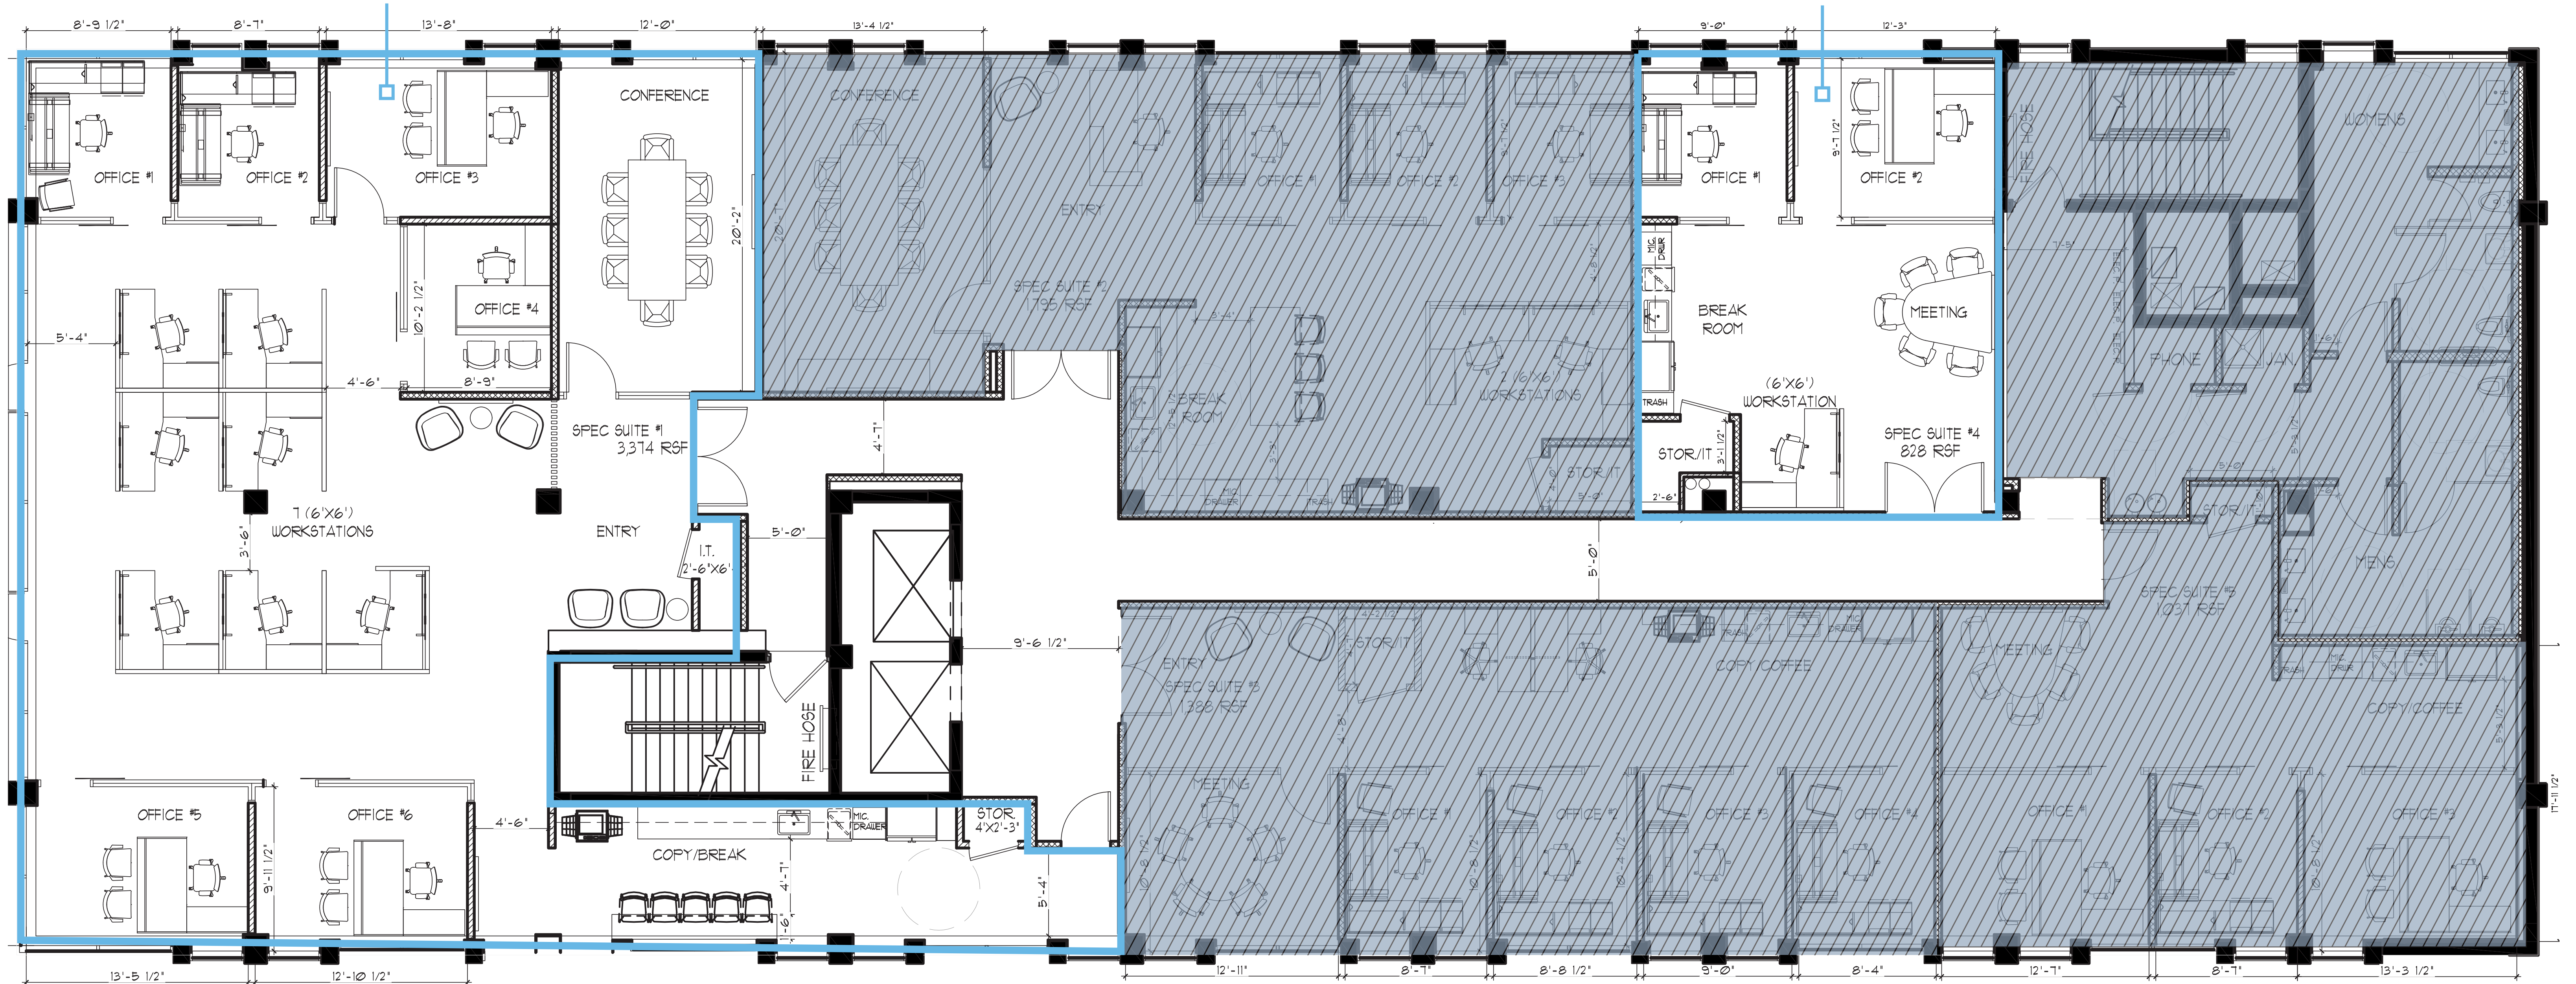

2335

E ATLANTIC BLVD.

Suite 400
3,374 SF

Suite 404
835 SF

John Criddle
Executive Vice President
M +1 561 283 5176
john.criddle@cbre.com

Joseph Freitas
Senior Vice President
M +1 561 512 8844
joe.freitas@cbre.com