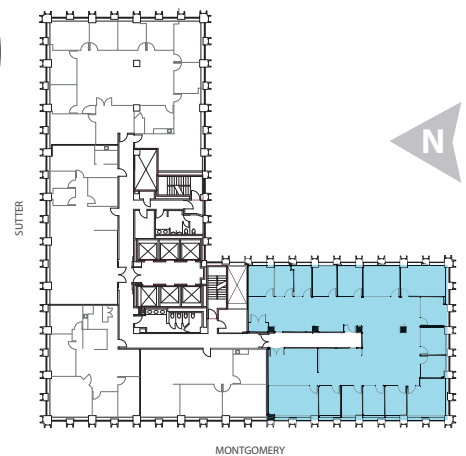

SUITE 3750

6,230 rsf | Prime view professional service spec suite

- Available now
- 1 large and 1 small conference room
- 14 private offices
- Room for approx. 10 workstations
- Open kitchen
- Reception
- IDF room
- Corner suite with Golden Gate and South Bay views