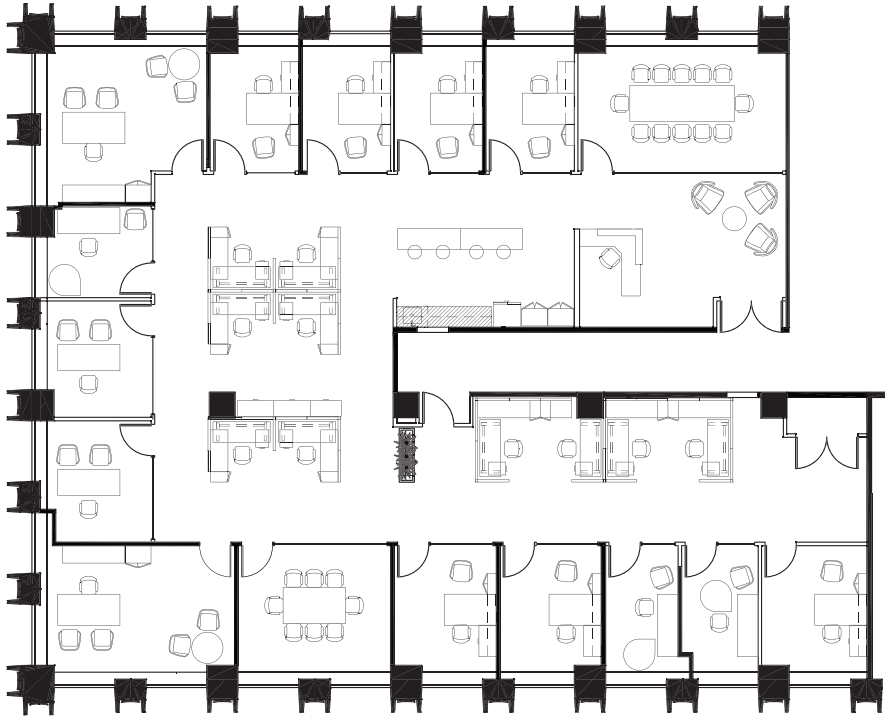

SUITE 3750

6,230 rsf | Prime view professional service spec suite

- Available now
- 1 large and 1 small conference room
- 14 private offices
- Room for approx. 10 workstations
- Open kitchen
- Reception
- IDF room
- Corner suite with Golden Gate and South Bay views