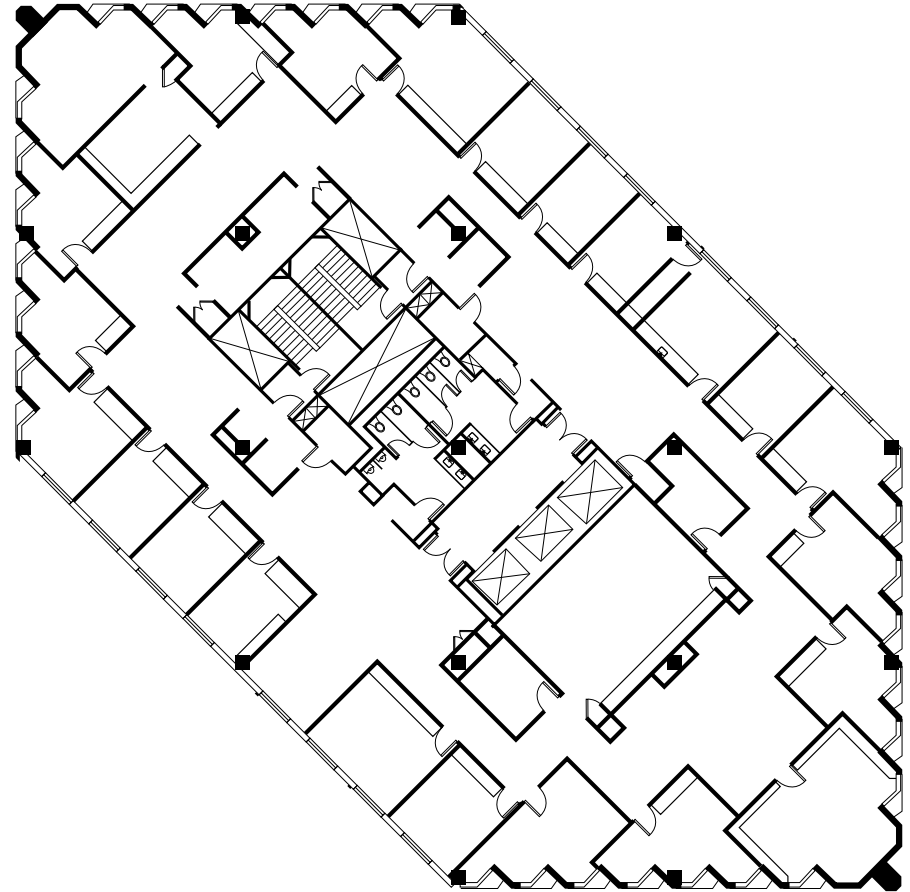

SUITE 800

±14,051 SF | Available 11/1/2026

**Photos display hypothetical buildout*

Penthouse with 360 degree, unimpacted views of Jackson Square, Redwood Park, Coit Tower, and water.

Can be combined with floors 5-7 for a total of 58,358 RSF