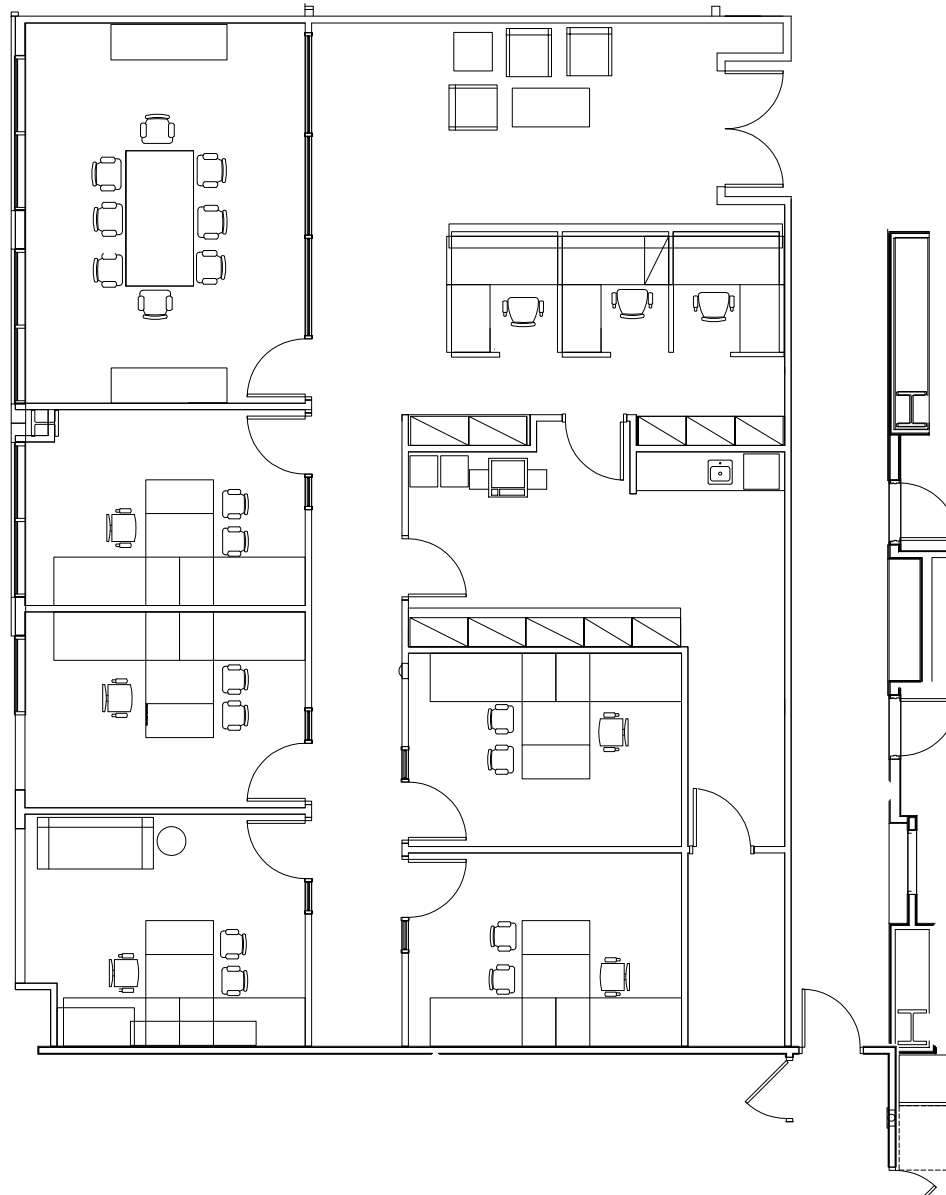

CITYPLACE TOWER

525 Okeechobee Blvd., West Palm Beach, FL

SUITE 850

2,599 SF

For more information, please contact:

JON BLUNK
President
561.288.9556
jblunk@tcrefl.com

LAUREL OSWALD
Executive Director
561.569.2617
loswald@tcrefl.com