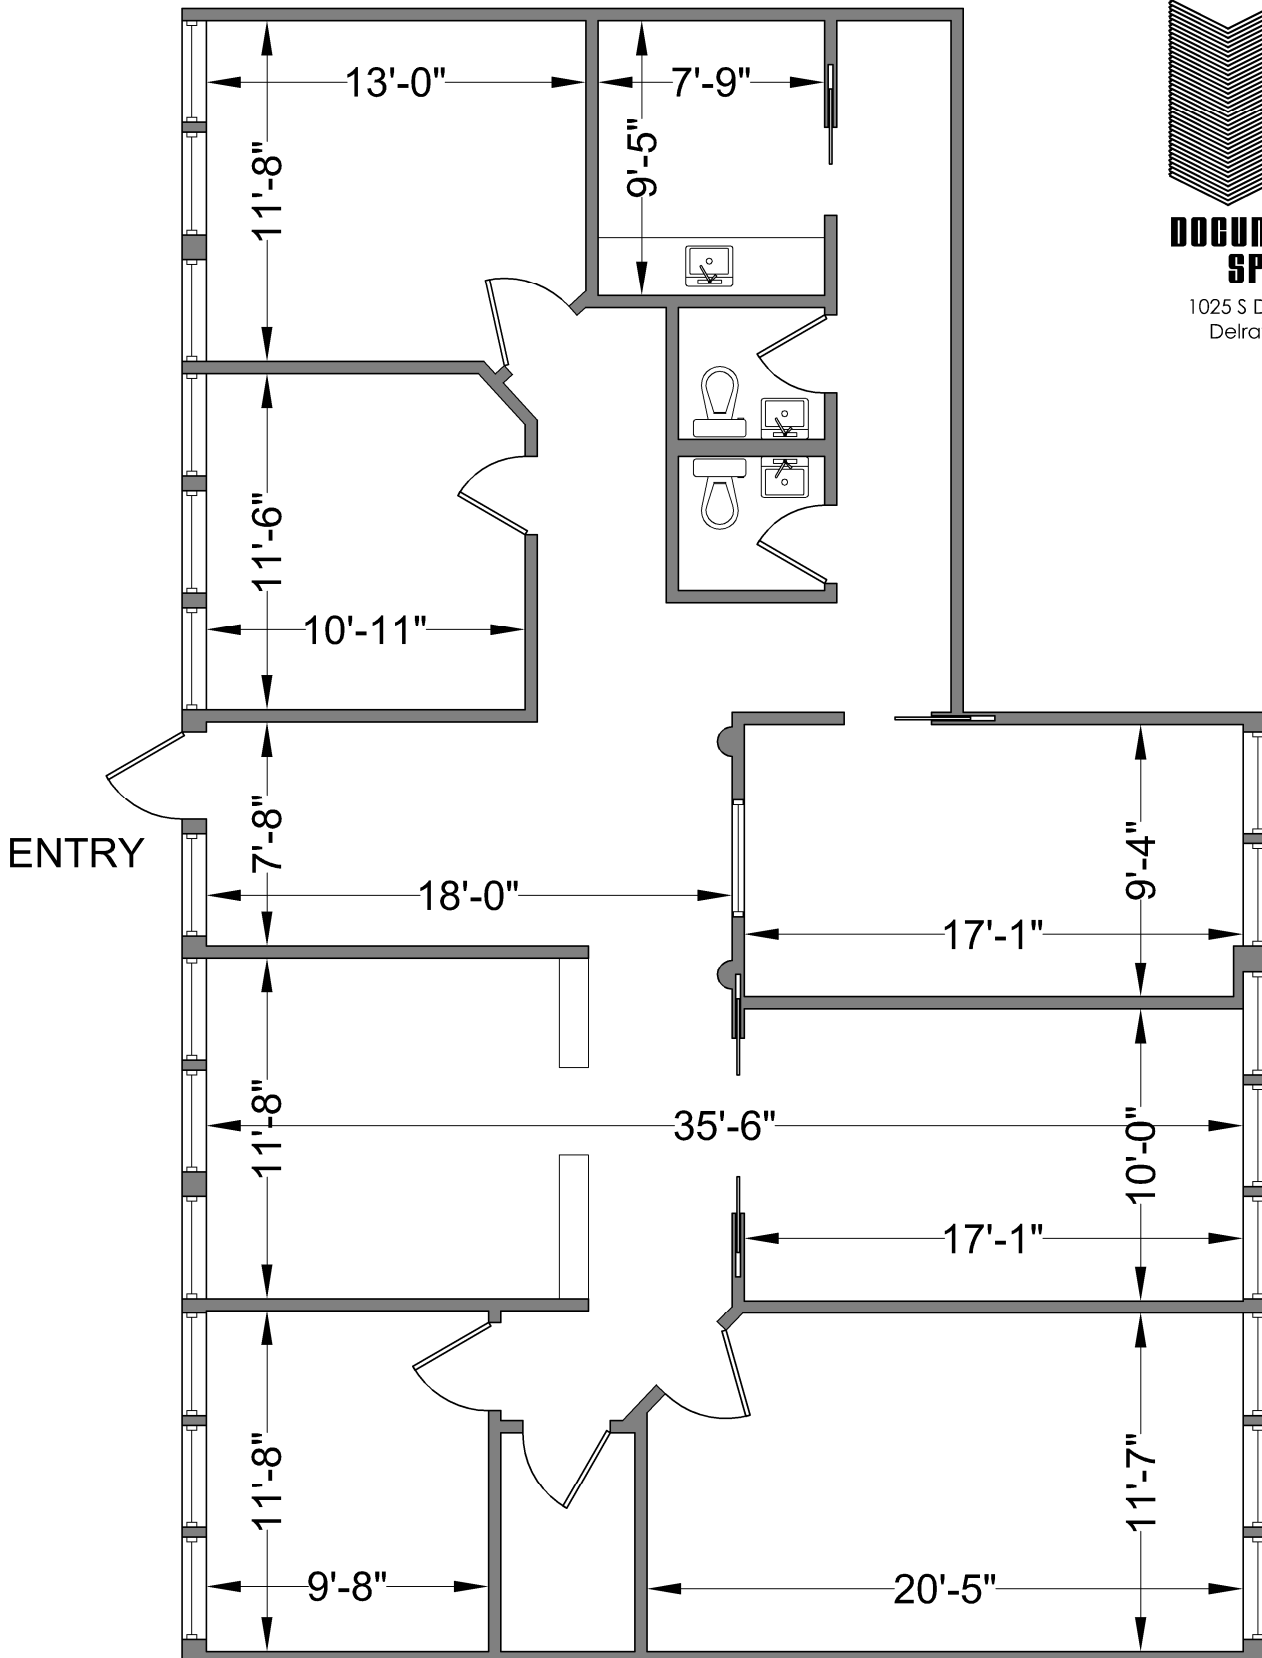

SUITE 110

2295 NW CORPORATE BLVD.
BOCA RATON, FL

SCALE
JULY 3, 2014