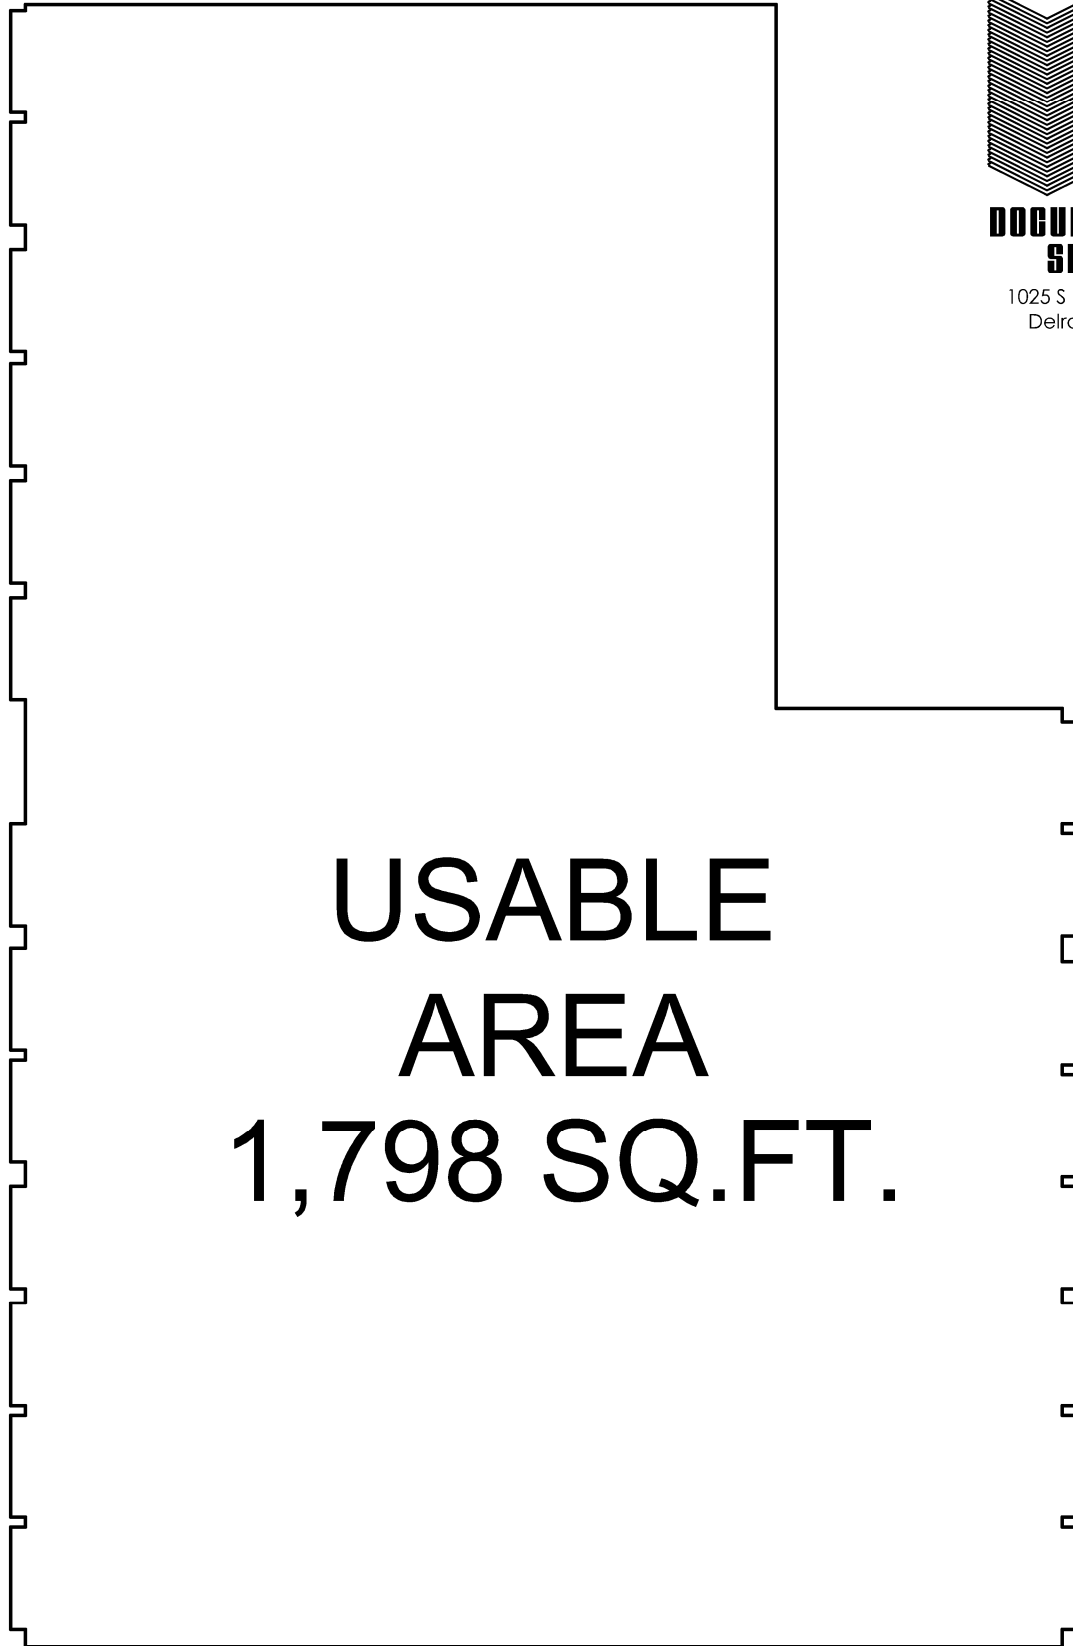

1025 S Dixie Hwy Suite 201  
Delray Beach, FL 33483  
561.901.5733  
b-doc.net

**USABLE  
AREA  
1,798 SQ.FT.**

SUITE 110

BOMA 2010 - OFFICE

2295 NW CORPORATE BLVD.  
BOCA RATON, FL

SCALE  
JULY 3, 2014