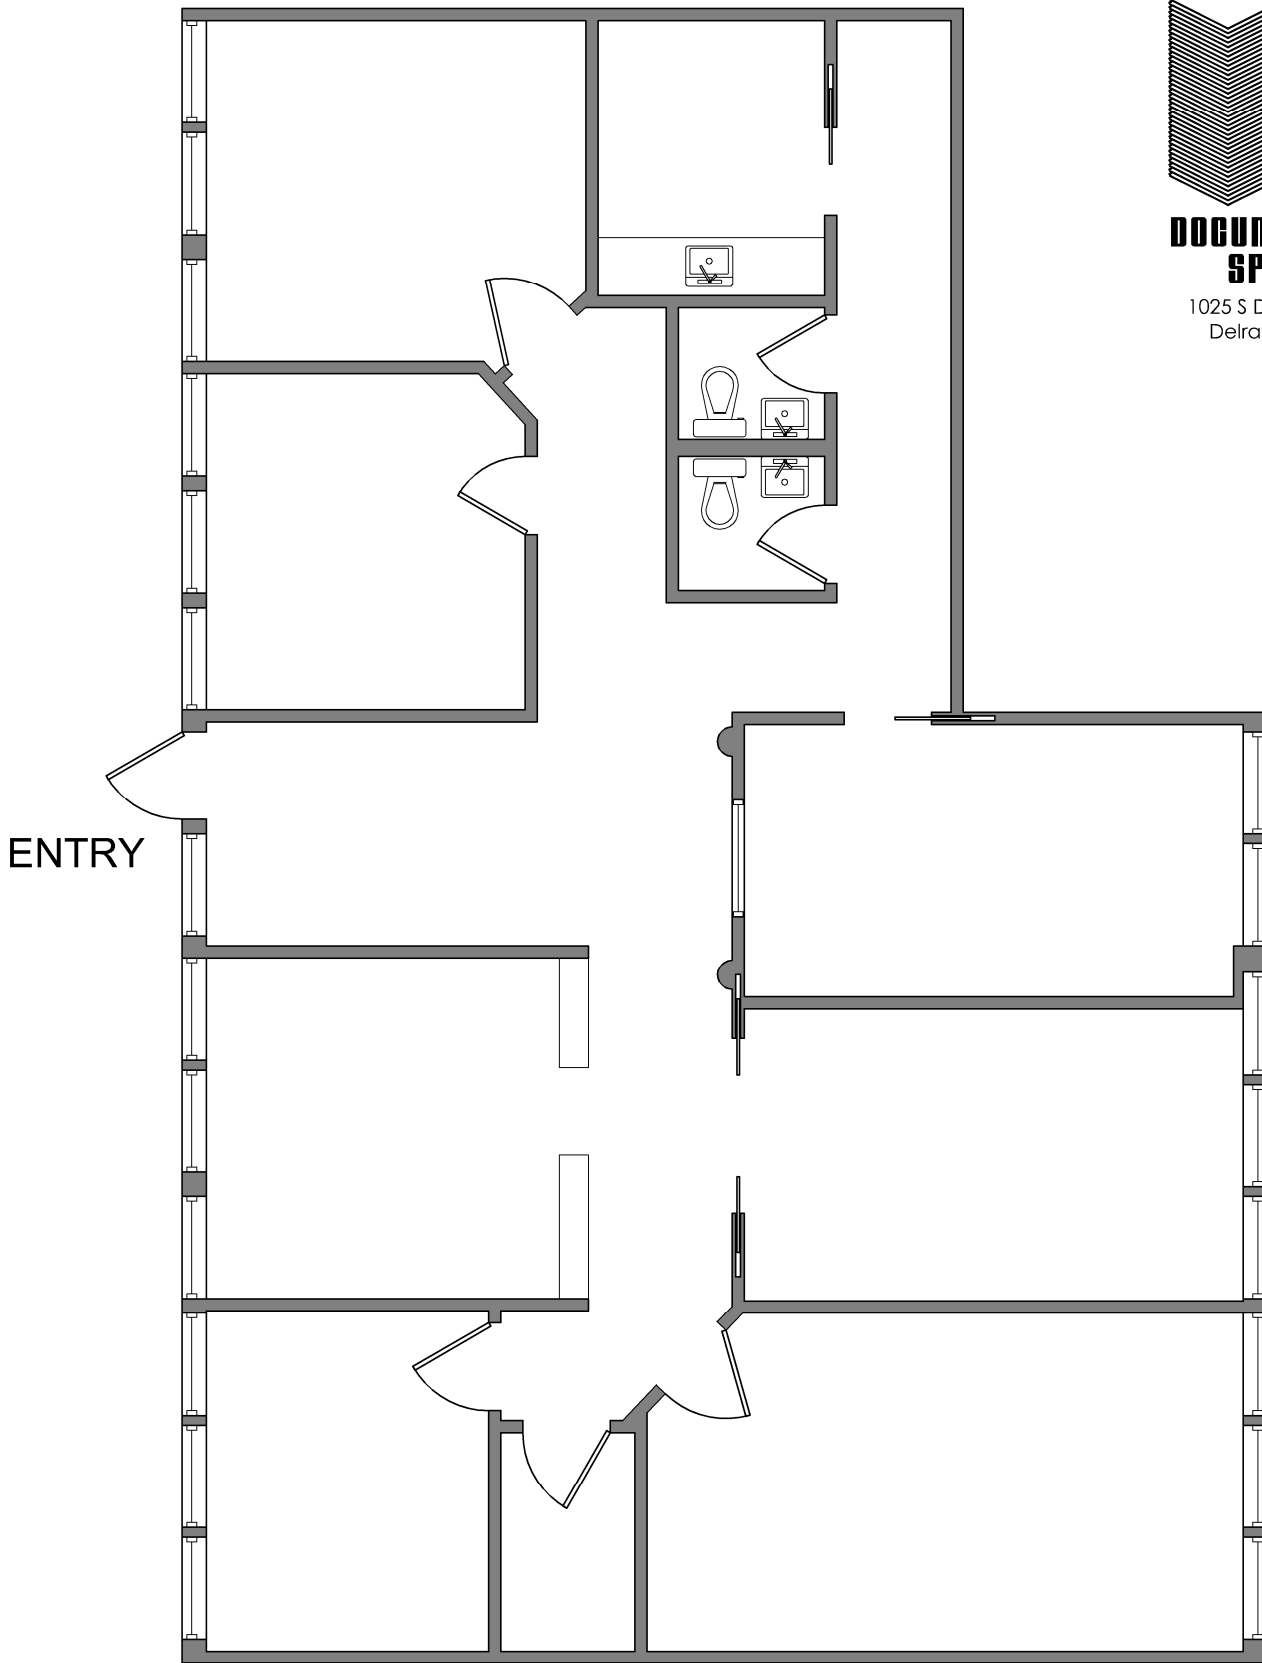

**B.Doc**

**BUILDING  
DOCUMENTATION  
SPECIALISTS**

1025 S Dixie Hwy Suite 201  
Delray Beach, FL 33483  
561.901.5733  
b-doc.net

ENTRY

SUITE 110

2295 NW CORPORATE BLVD.  
BOCA RATON, FL

SCALE  
JULY 3, 2014

1025 S Dixie Hwy Suite 201  
Delray Beach, FL 33483  
561.901.5733  
b-doc.net

**USABLE  
AREA  
1,798 SQ.FT.**

SUITE 110

BOMA 2010 - OFFICE

2295 NW CORPORATE BLVD.  
BOCA RATON, FL

SCALE  
JULY 3, 2014