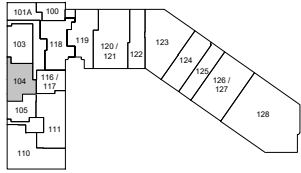

Property Key

Cross Bayou As Built Marketing Package

11701 Belcher Road, Largo, FL 33773

Building: 11701

Suite: 104

Sheet: A-4

BAY SPACE

Scale: Not to Scale
Sheet Size: 8.5" x 11"
Not For Construction

Total Area - 2,498 SF

Building Information

DECK HEIGHT:	N/A
CEILING HEIGHT:	8'-11"
CLEAR HEIGHT:	8'-11"
SPRINKLERED:	Yes

As Built Floor Plan for Marketing