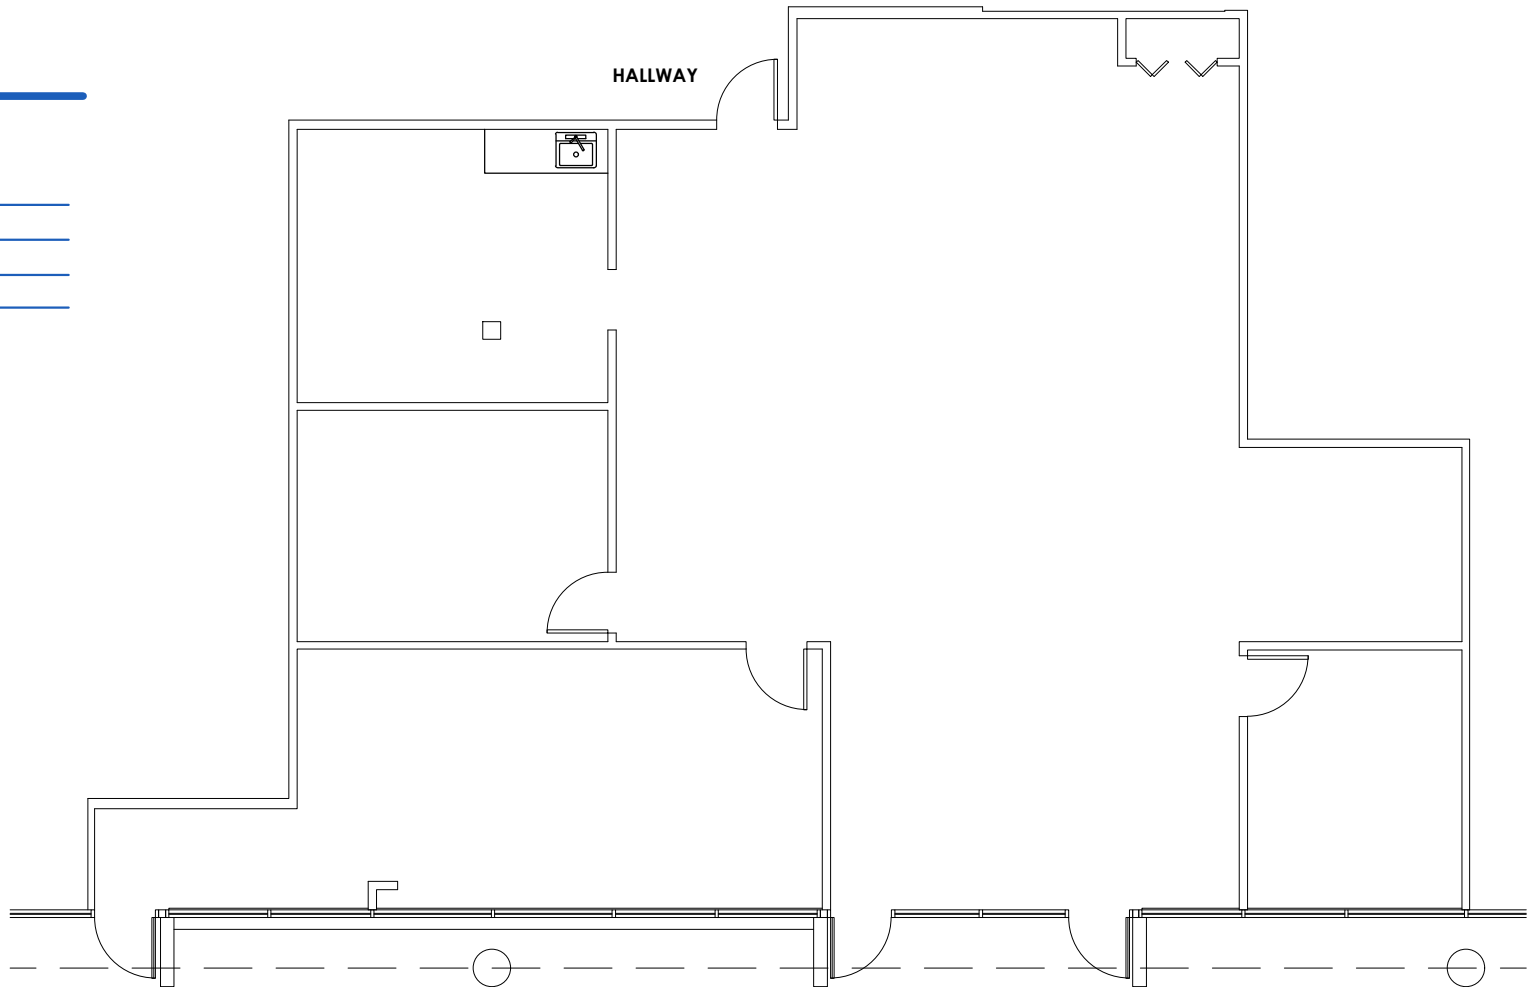

Property Key

Cross Bayou As Built Marketing Package

11701 Belcher Road, Largo, FL 33773

Building: 11701

Suite: 104

Sheet: A-4

BAY SPACE

Scale: Not to Scale
Sheet Size: 8.5" x 11"
Not For Construction

Total Area - 2,498 SF

Building Information

DECK HEIGHT:	N/A
CEILING HEIGHT:	8'-11"
CLEAR HEIGHT:	8'-11"
SPRINKLERED:	Yes

As Built Floor Plan for Marketing