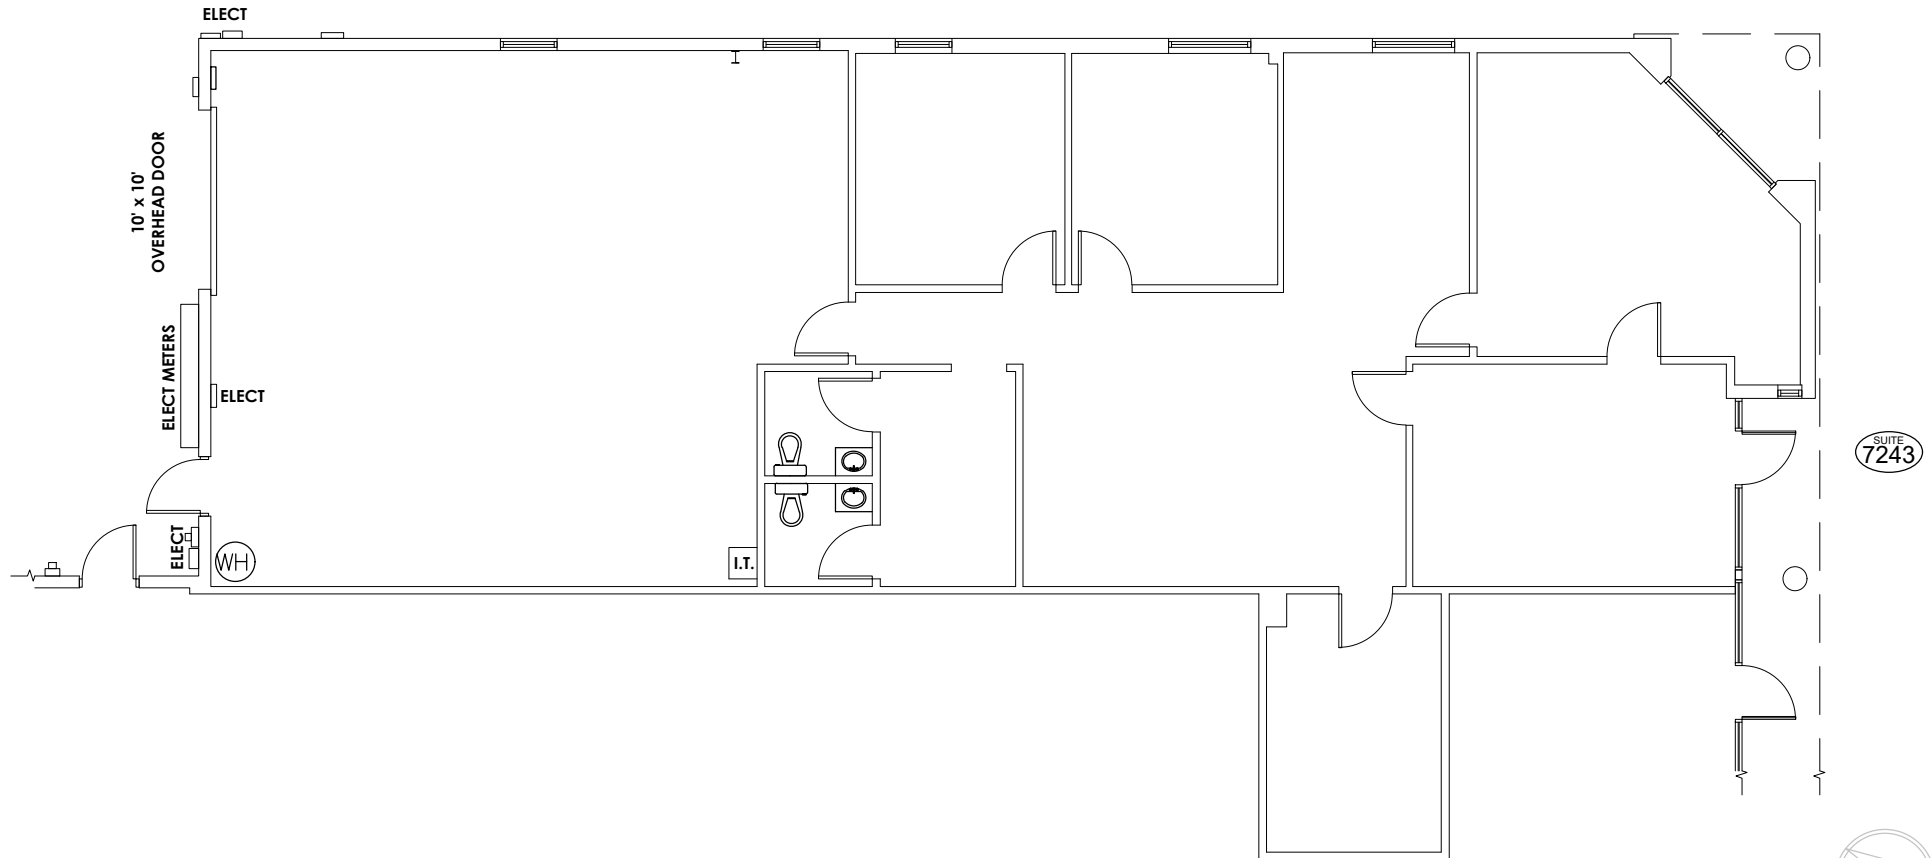

Property Key

Bryan Dairy As Built Marketing Package

7201 - 7281 Bryan Dairy Road, Largo, FL 33777

BAY SPACE

Building: East Building

Suite: 7243

Sheet: A-13

Scale: Not to Scale
Sheet Size: 8.5" x 11"
Not For Construction

Total Area - 2,663 SF

Building Information

DECK HEIGHT:	12'-9"
CEILING HEIGHT:	8'-10"
CLEAR HEIGHT:	12'-0"
SPRINKLERED:	Yes

As Built Floor Plan for Marketing