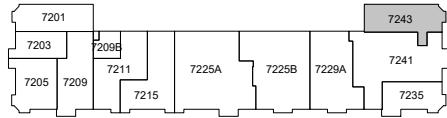

Property Key

Bryan Dairy As Built Marketing Package

7201 - 7281 Bryan Dairy Road, Largo, FL 33777

BAY SPACE

Building: East Building

Suite: 7243

Sheet: A-13

Scale: Not to Scale
Sheet Size: 8.5" x 11"
Not For Construction

Total Area - 2,663 SF

Building Information

DECK HEIGHT:	12'-9"
CEILING HEIGHT:	8'-10"
CLEAR HEIGHT:	12'-0"
SPRINKLERED:	Yes

As Built Floor Plan for Marketing