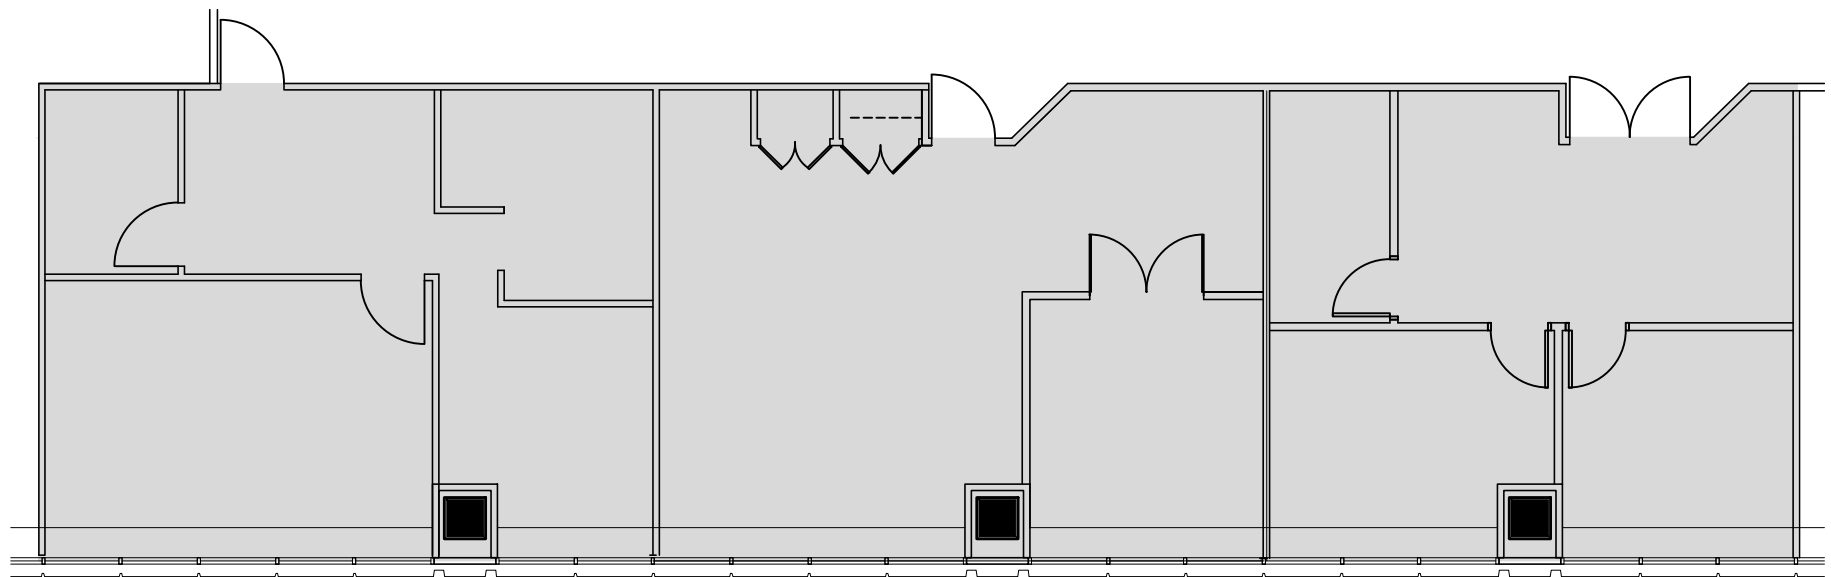

4TH FLOOR KEY PLAN

SUITE 402, 403, 403A - 4TH FLOOR SPACE

445 HAMILTON AVENUE
WHITE PLAINS, NEW YORK 10601

SCALE: 1/8" = 1'-0"

DATE: JUNE 22, 2022