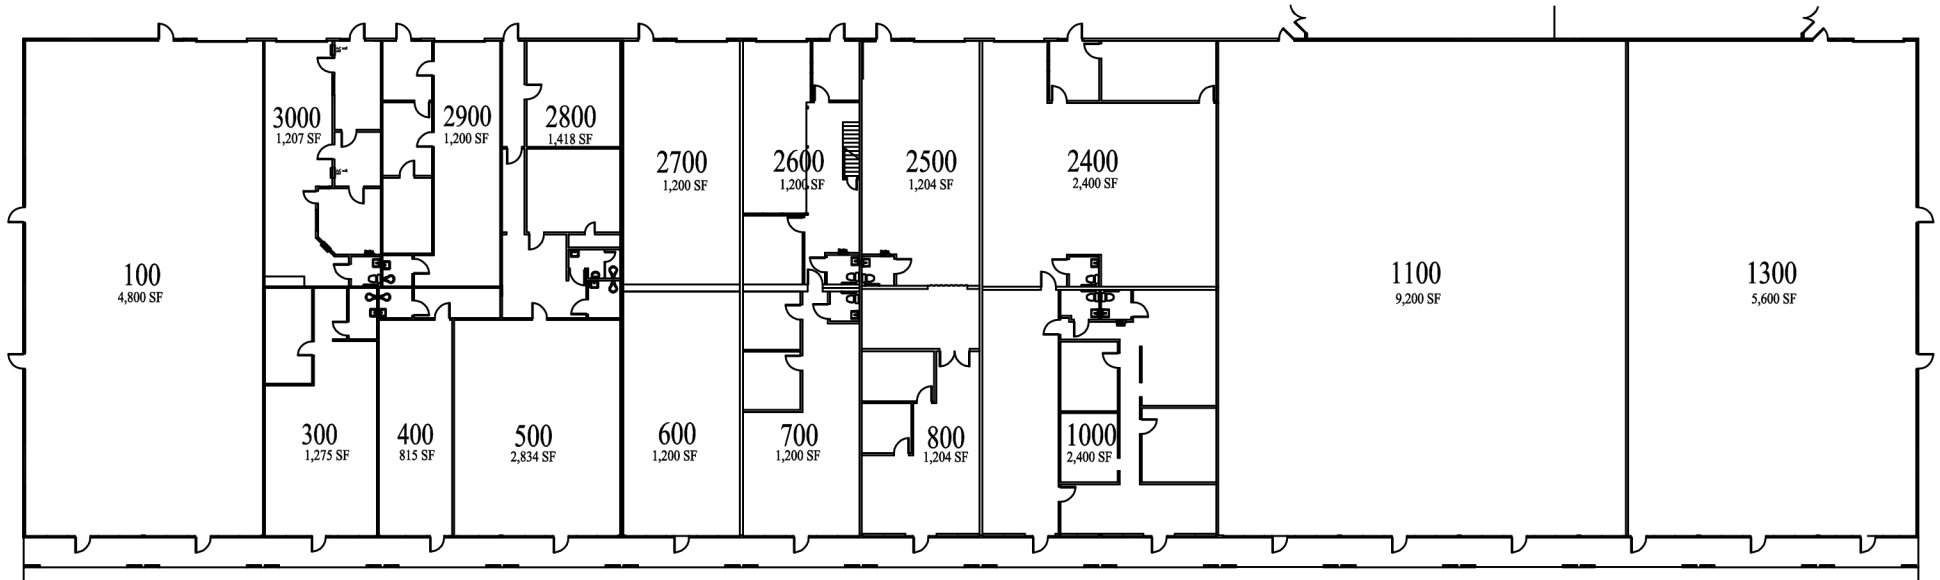

Edgewater Commerce Center

6250 Edgewater Drive
Orlando, Florida 32810

11.11.10

Building 6250 AS-BUILT 38,007 SF

NTS