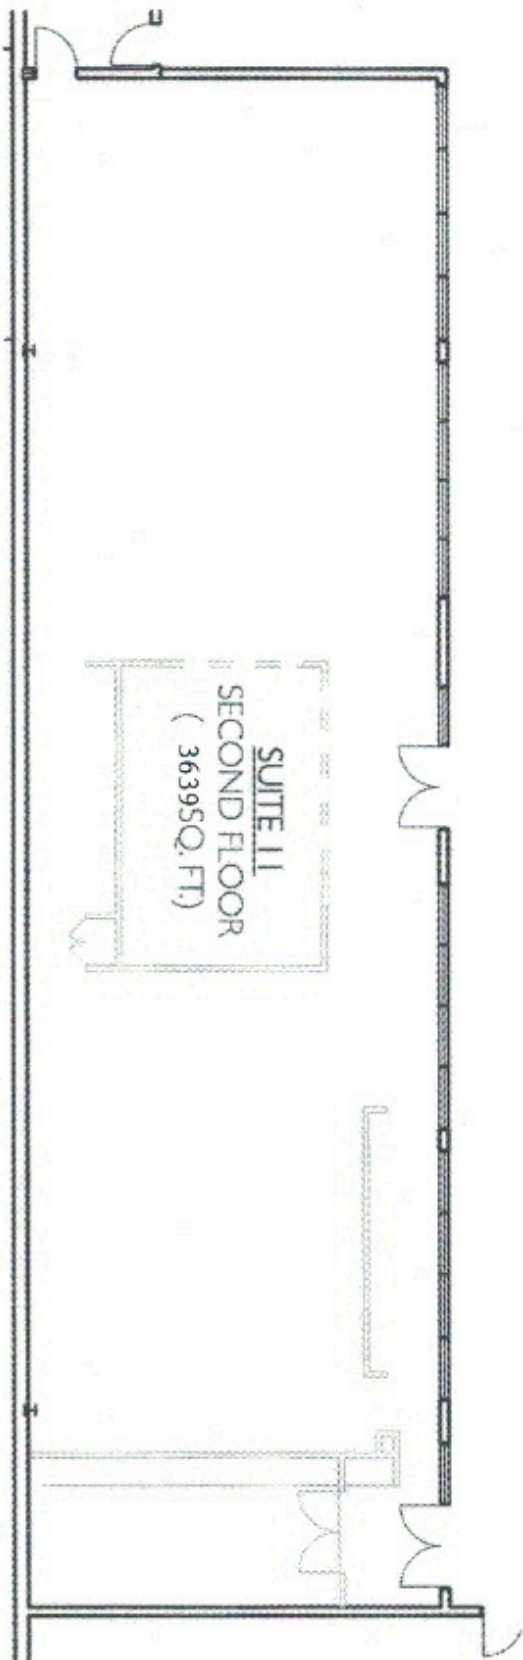

AREA CALC (SUITE 11)
SECOND FLOOR: 3639 SQ. FT.

2ND FLOOR KEY PLAN

SUITE 11 - 111 RHODE ISLAND