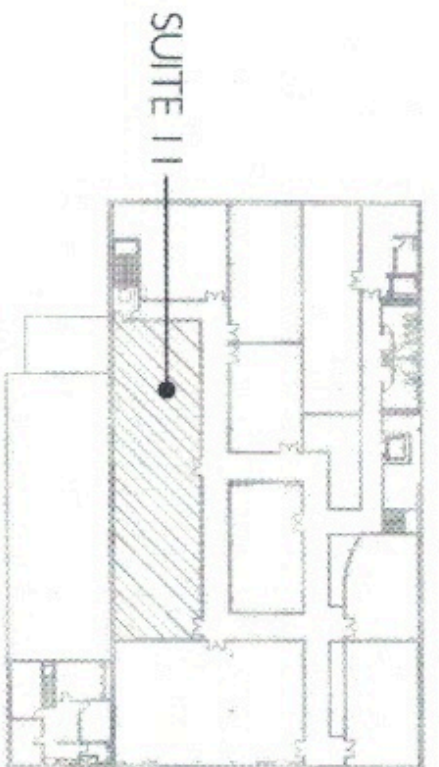

AREA CALC (SUITE 11)
SECOND FLOOR: 3639 SQ. FT.

2ND FLOOR KEY PLAN

SUITE 11 - 111 RHODE ISLAND