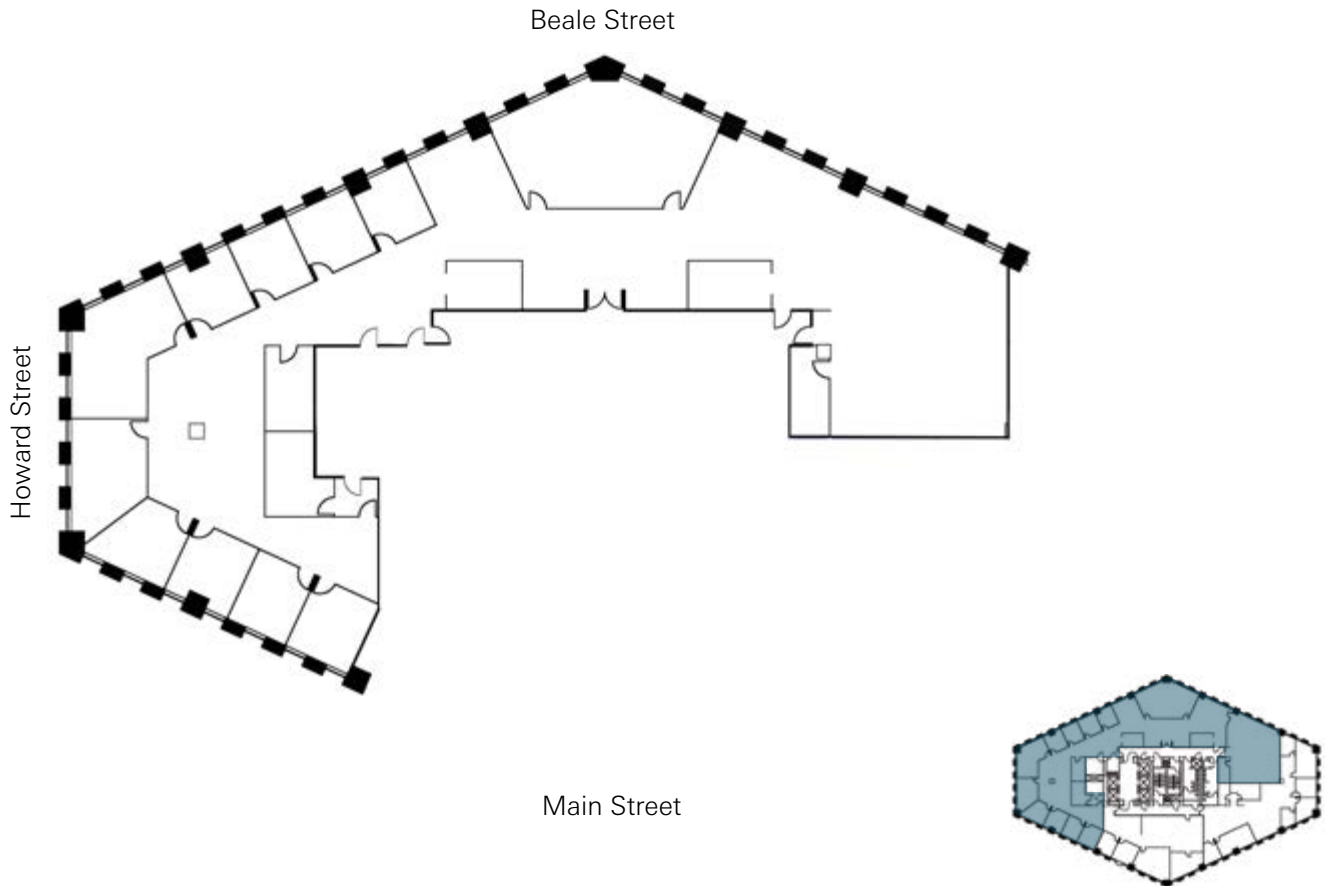

SUITE 2100

±10,234 RSF

201

MISSION

[Click Here for Virtual Tour](#)

Available Now

Views of the Bay and Salesforce Park

Server and Storage Room