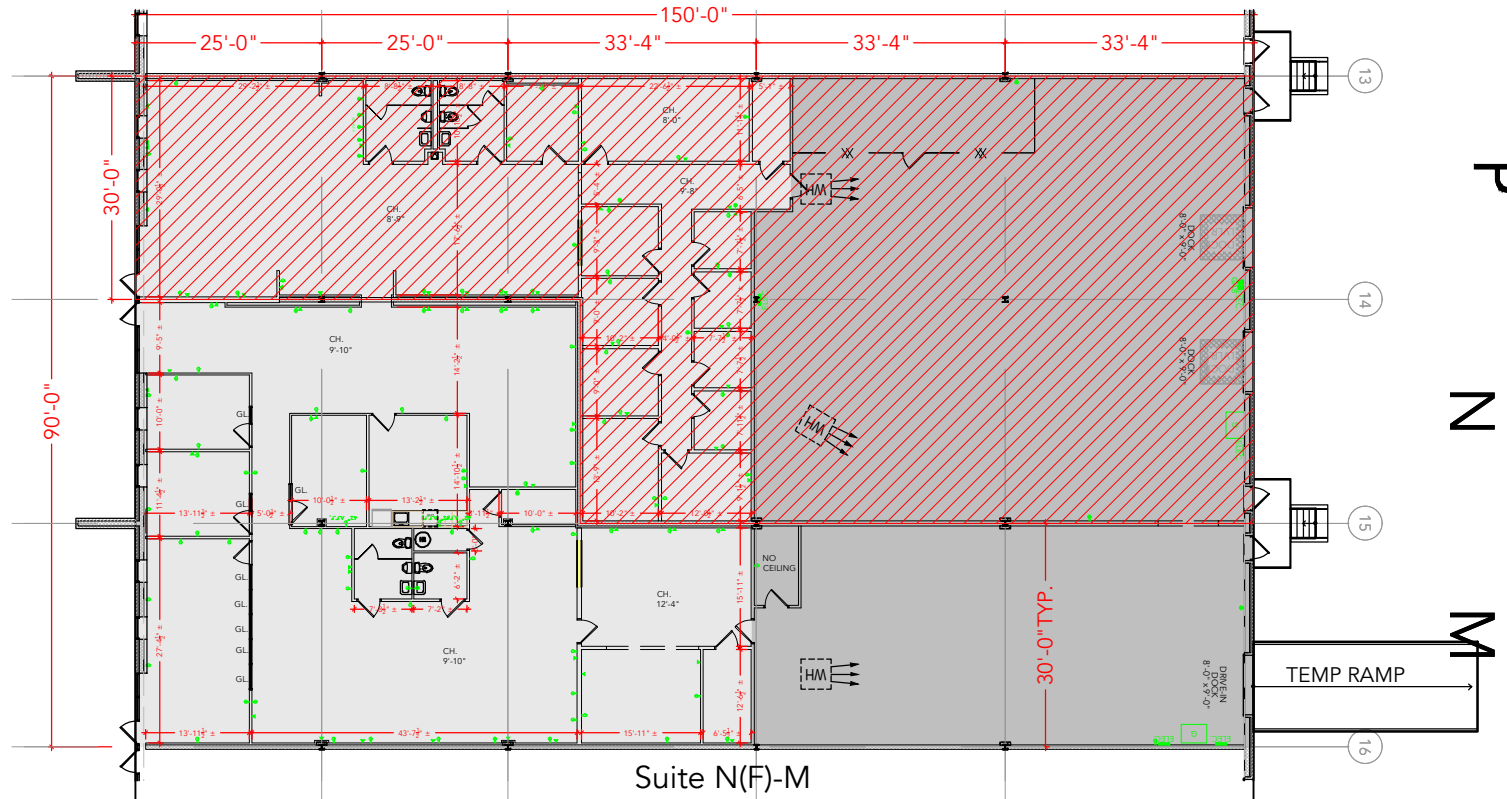

**TOTAL SF AVAILABLE - 13,500 SF**

OFFICE - 7,547 SF

WAREHOUSE SF - 5,953 SF

[Click to access CADD file](#)

Key Plan

Suite P-N(R)  
TOTAL SF AVAILABLE - 7,209 SF  
OFFICE - 3,272 SF  
WAREHOUSE - 3,937 SF

Suite N(F)-M  
TOTAL SF AVAILABLE - 6,291  
OFFICE - 4,275 SF  
WAREHOUSE - 2,016 SF

Floor Plan