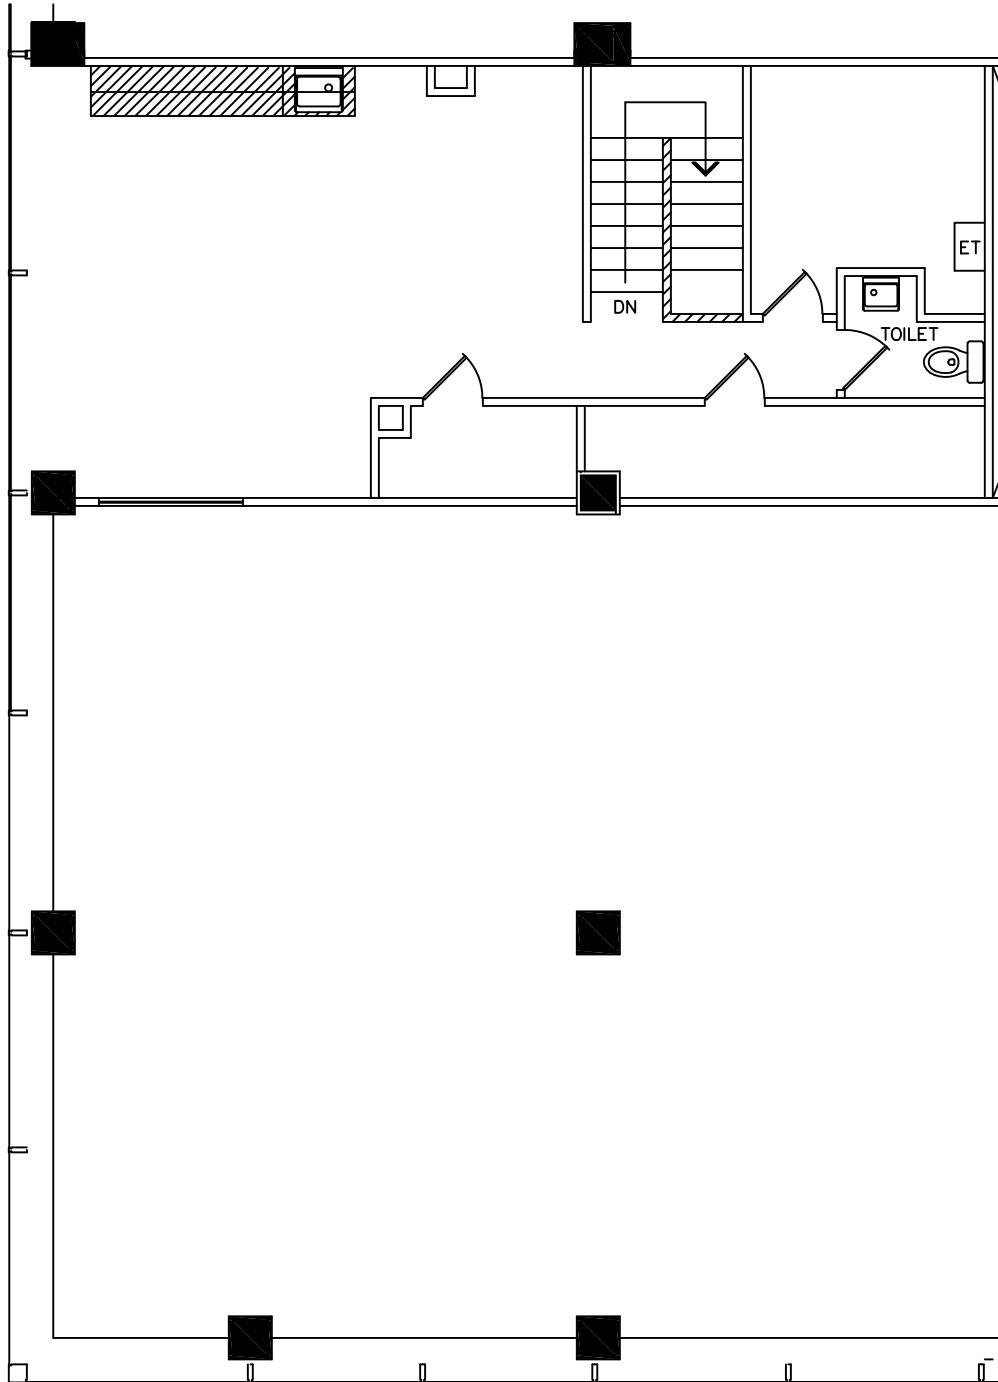

**NOT FOR
CONSTRUCTION**

PROJECT TITLE:

MEZZANINE
LEVEL WEST

TWO PENN CENTER
1500 JFK BOULEVARD
PHILADELPHIA, PA

PROJ. NO.	25 102.06
SCALE	1/8"=1'-0"
DATE	6 NOV 2025
DRAWN BY	sfs

RC-M