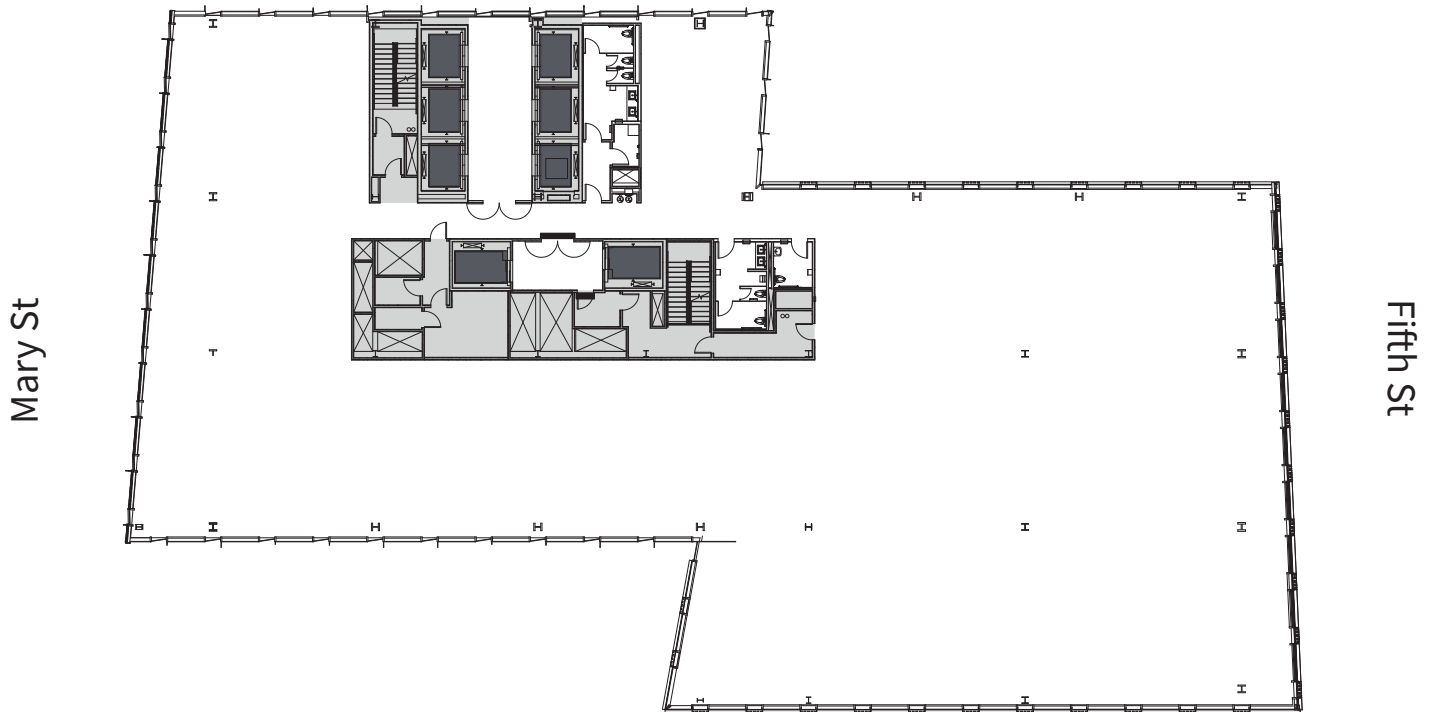

# 17th Floor

20,777 RSF

Natoma St

Howard St

Matt Shewey

415 395 7255  
matt.shewey@jll.com  
RE License# 01445125

Chris Roeder

415 395 4971  
chris.roeder@jll.com  
RE License # 01190523