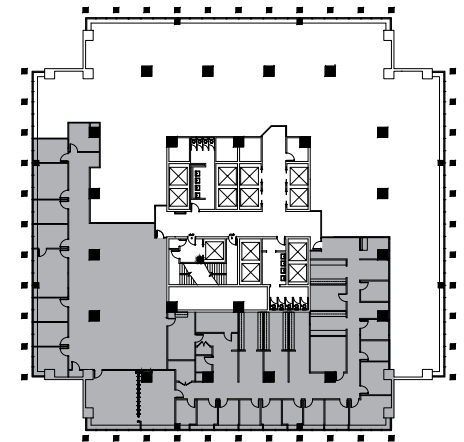

# 6<sup>TH</sup> FLOOR - 14,205 SQ. FT.

VIEW SPACE ON VTS

Pearl River | NY

[WWW.BLUEHILLPLAZA.COM](http://WWW.BLUEHILLPLAZA.COM)

 SCALE: N.T.S.

**JAMES B. TULLY**  
Executive Vice President  
+1 201 712 5804  
[james.tully@cbre.com](mailto:james.tully@cbre.com)