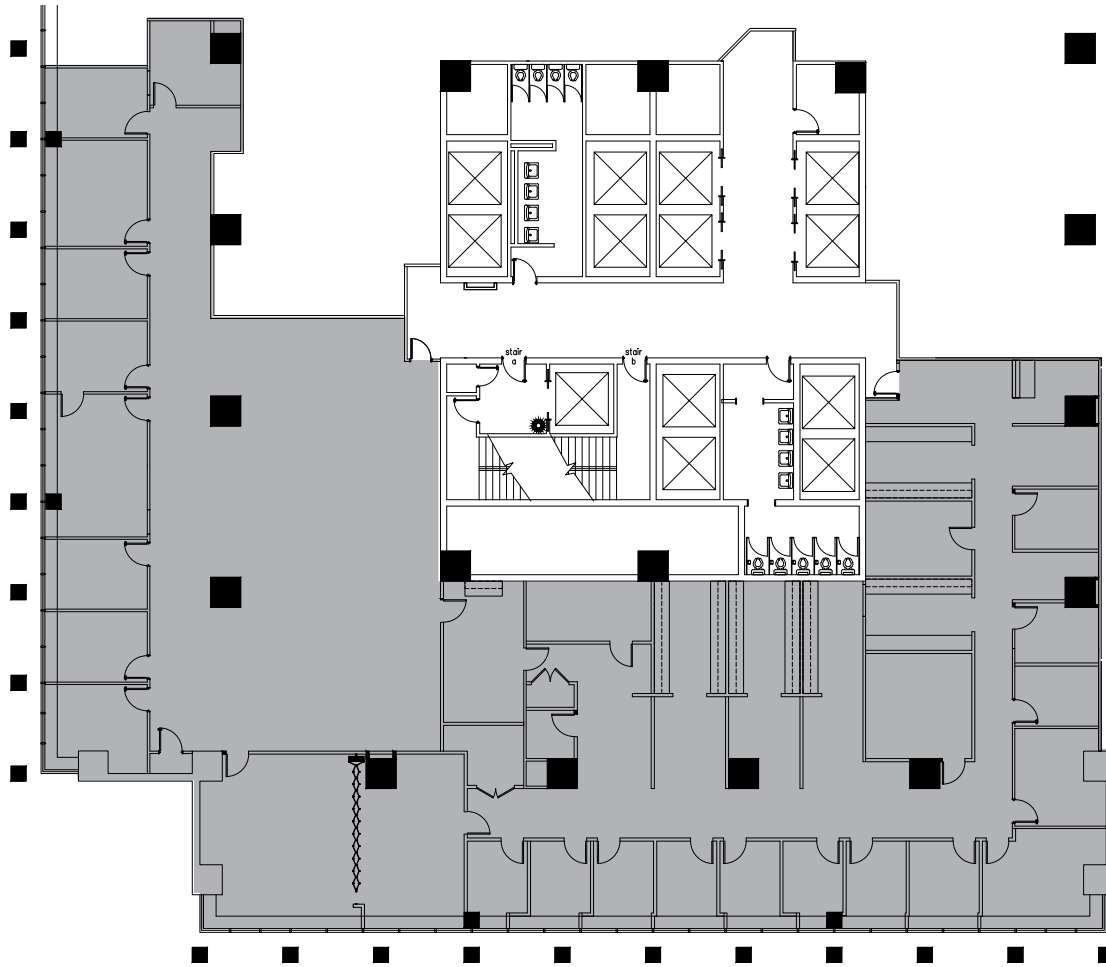

# 6<sup>TH</sup> FLOOR - 14,205 SQ. FT.

VIEW SPACE ON VTS

Pearl River | NY

[WWW.BLUEHILLPLAZA.COM](http://WWW.BLUEHILLPLAZA.COM)

 SCALE: N.T.S.

**JAMES B. TULLY**  
Executive Vice President  
+1 201 712 5804  
[james.tully@cbre.com](mailto:james.tully@cbre.com)