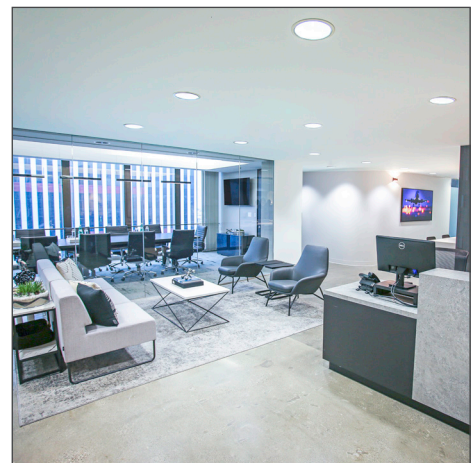

Oceangate

100 Oceangate, Suite 1200, Long Beach, CA 90802

PRIVATE OFFICES

Highly professional private offices for individuals and teams that are flexible and scaled for growth.

MEETING ROOMS

Spacious, well-appointed meeting rooms with on-site administrative support. Available for an hour, day or longer.

VIRTUAL OFFICES

Establish a business presence with mail handling, phone answering or meeting room time.

ABOUT THIS LOCATION

The Oceangate Tower is a stunning 12-story office building located in Long Beach, California. With amazing views of Downtown Long Beach, Queen-sway Bay, Long Beach Harbor, and Palos Verdes Peninsula, this location is not only functional but also beautiful. If your business is looking for a convenient office location in Long Beach, Premier Workspaces has the solution. And be sure to take a look at our other locations in and around the Long Beach area.

CONTACT US

Let's touch base! Contact the on-site General Manager at 562-628-5500 or OCEmanager@premierworkspaces.com to schedule a tour.