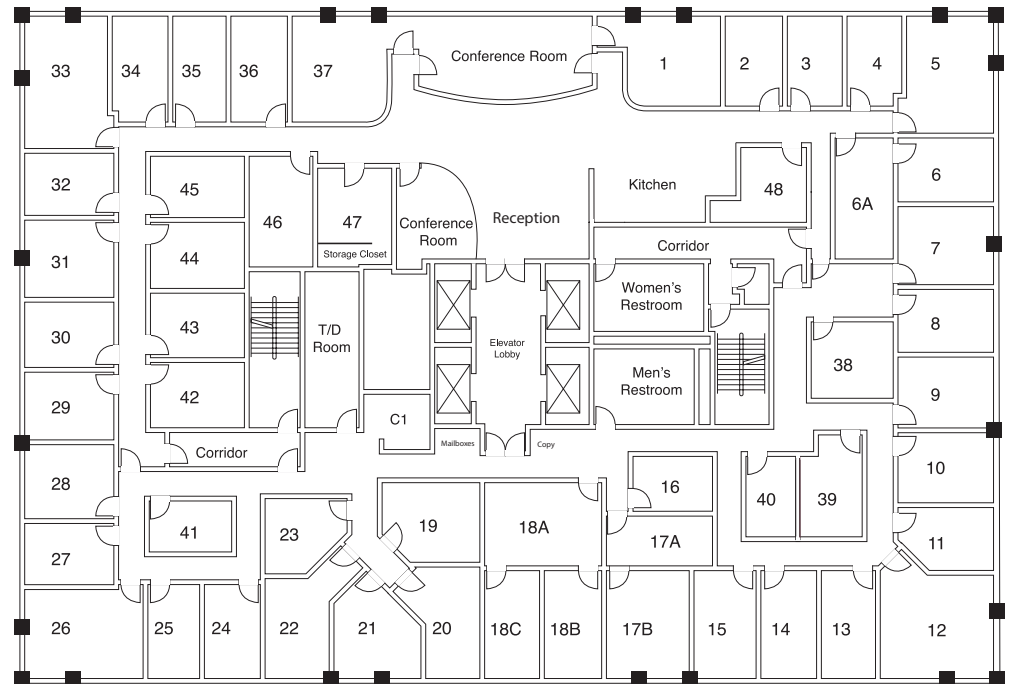

PREMIER AMENITIES

Our private suites can be easily customized to fit your desired aesthetic and brand.

- Private Offices
- Team Rooms
- High Speed Internet
- Telephone Answering
- Mail Collection
- Equipped Kitchen
- Day Offices
- Meeting Rooms
- Daily Janitorial
- Furnished or Unfurnished

PREMIER DIFFERENCE

We've been perfecting the professional workspace for over 17 years.

- Highly-Professional Atmosphere
- On-Site Manager & Support Staff
- Scalable Solutions for Individuals and Teams
- On-Site Billing
- 90+ Locations Nationwide

NEARBY AMENITIES

Located on Ocean Boulevard, this location is surrounded by dining, shopping, and it's just blocks away from the Long Beach Convention Center.

Nearby Amenities:

- Crunch Fitness (On-Site)
- Aquarium of the Pacific
- City Place Shopping Center
- Civic Center
- Junipero Beach
- The Long Beach Convention Center
- Long Beach Superior Court
- Pike at Rainbow Harbor
- Shoreline Village
- The Queen Mary

Nearby Transit:

- Freeways – 710, 405, 22
- Air - Long Beach Airport (LGB)
- Bus – LADOT, Ocean Blvd. & Magnolia Ave.

CONTACT US

Let's touch base! Contact the on-site General Manager at 562-628-5500 or OCEmanager@premierworkspaces.com to schedule a tour.