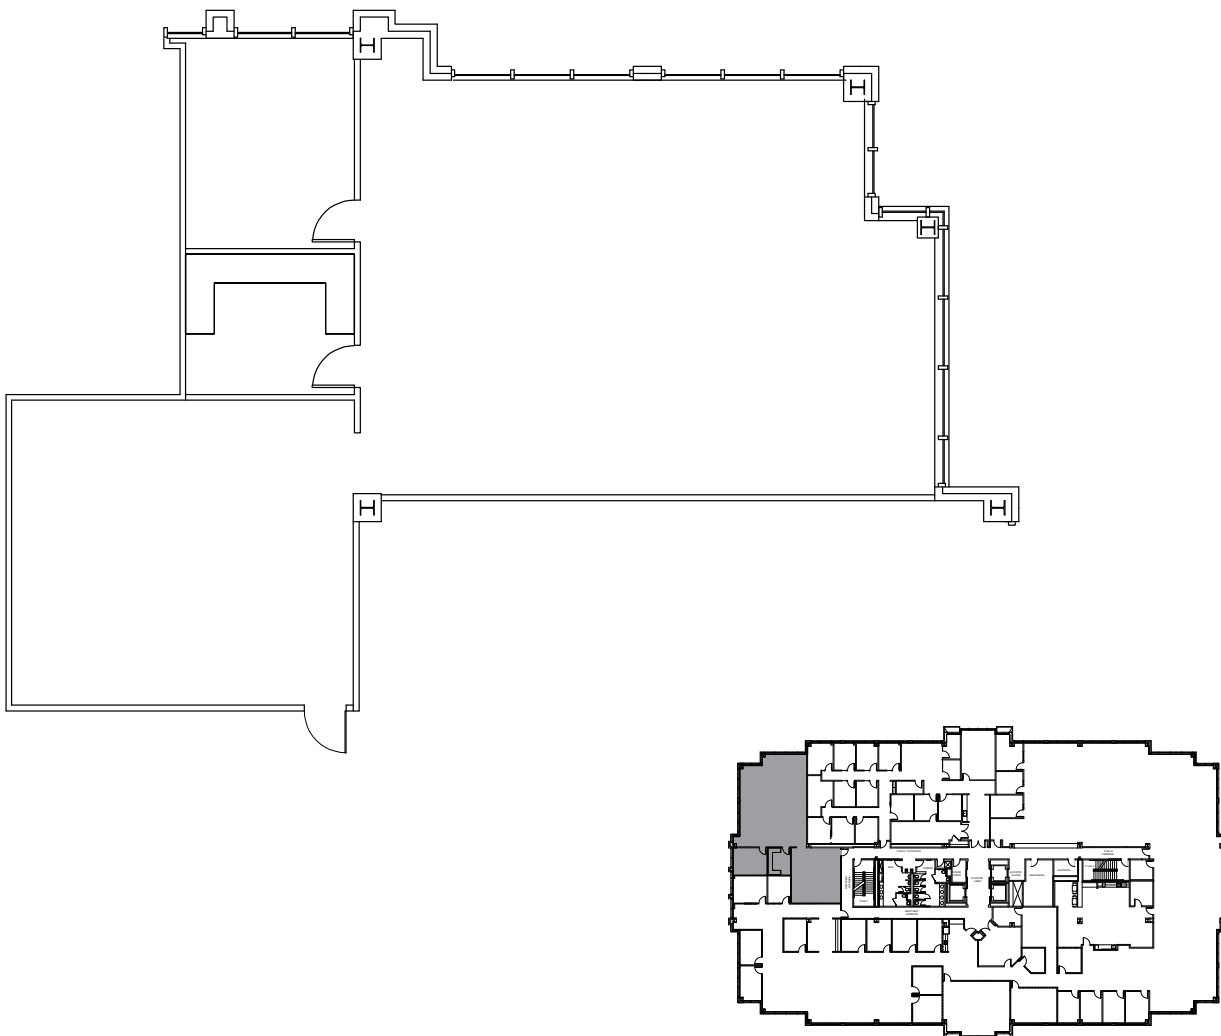

## HIDDEN RIVER III

14055 Riveredge Drive  
Tampa, FL 33637

**SUITE 460**  
2,583 SF