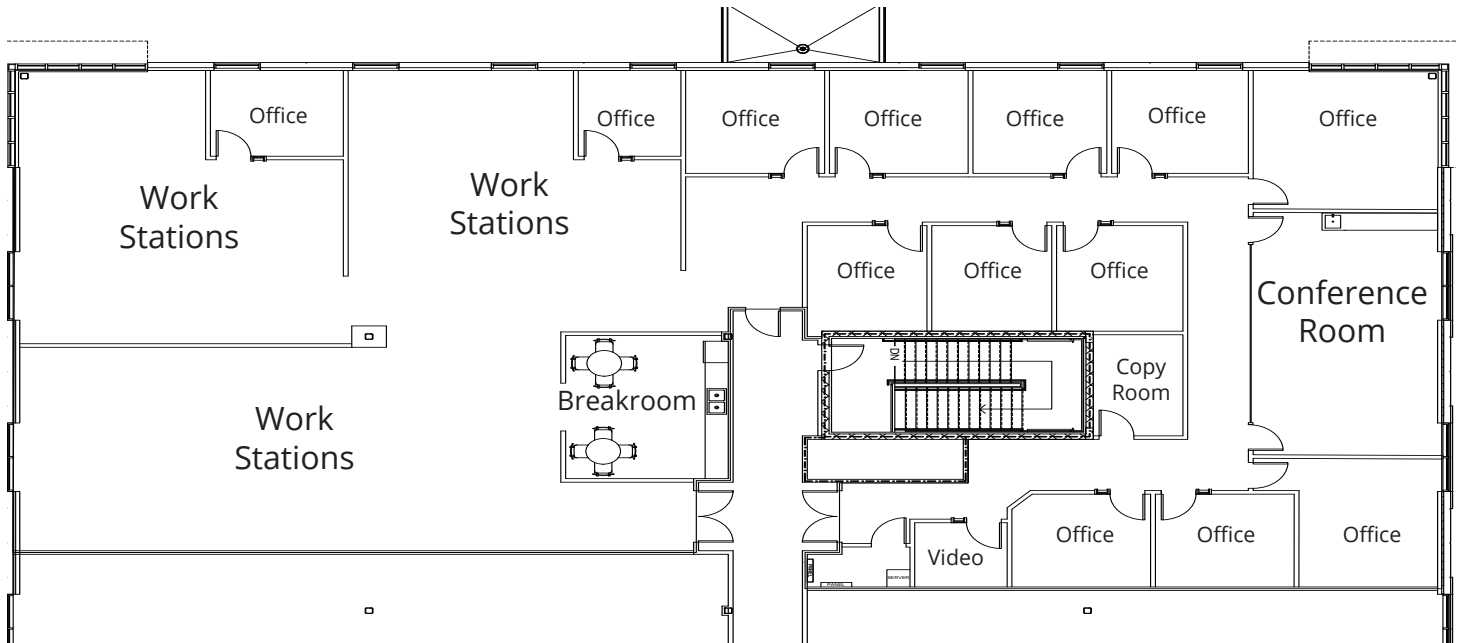

SUITE 250-260 - 7,647± SF

Lisa Bailey, SIOR, Principal
D 407 440 6645
C 407 595 9233
lisa.bailey@avisonyoung.com

Emily Zinaich, Senior Vice President
D 407 440 6641
C 407 230 8797
emily.zinaich@avisonyoung.com