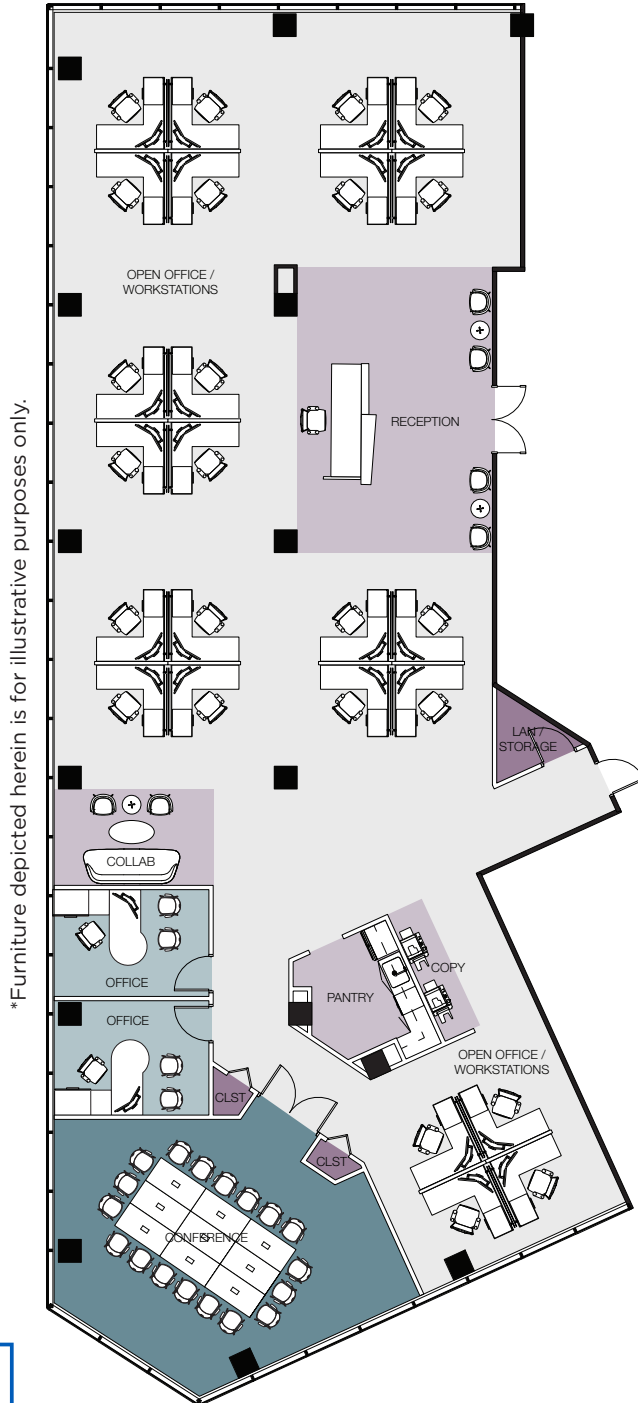

# 1101 VERMONT AVE

6th Floor • Suite 600 • 6,059 sf

CLICK OR SCAN

TO EXPERIENCE  
THIS SPACE

**ZUMOT**  
REAL ESTATE

**MIKE GORDON**  
202.828.9002  
mgordon@blakereal.com

**VALERIE ZUMOT**  
202.778.7317  
vzumot@blakereal.com