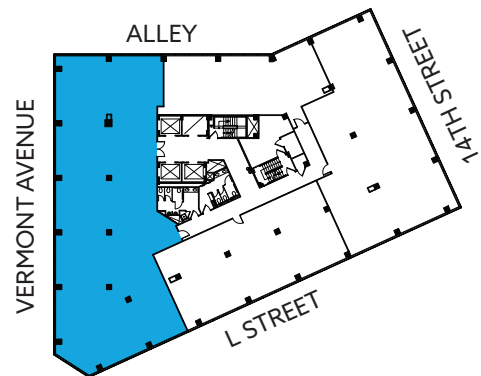

# 1101 VERMONT AVE

6th Floor • Suite 600 • 6,059 sf

CLICK OR SCAN

TO EXPERIENCE  
THIS SPACE

**ZUMOT**  
REAL ESTATE

**MIKE GORDON**  
202.828.9002  
mgordon@blakereal.com

**VALERIE ZUMOT**  
202.778.7317  
vzumot@blakereal.com