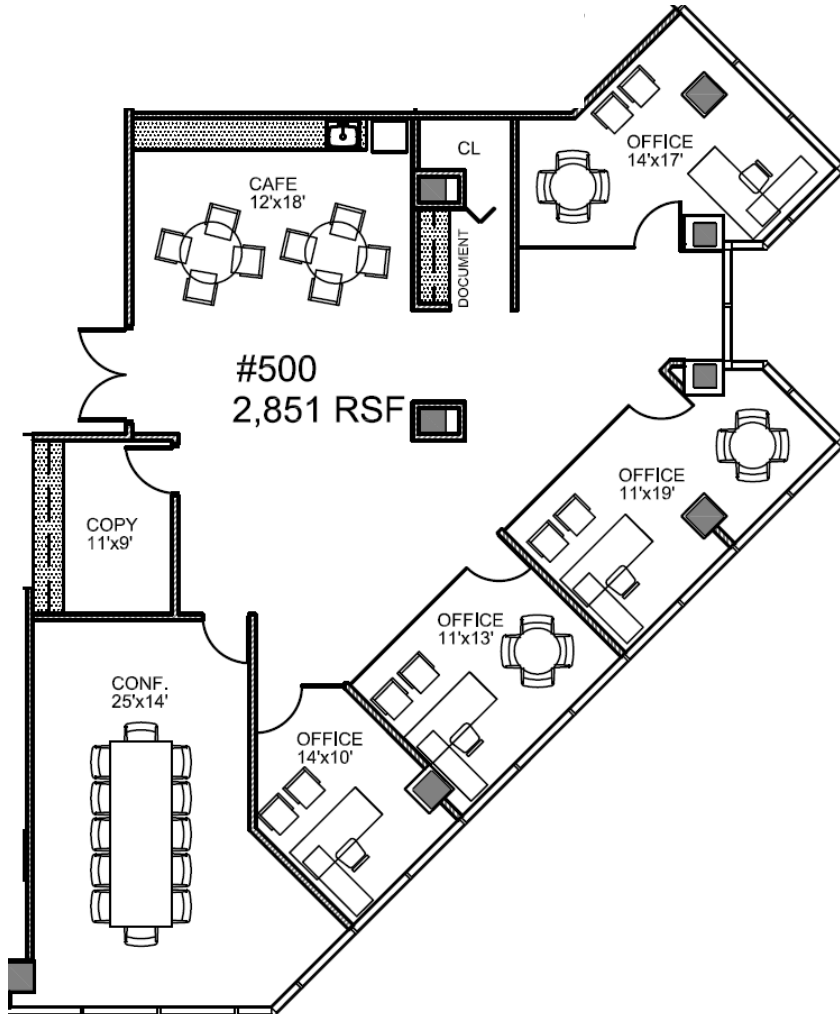

NORTHBRIDGE CENTRE

515 NORTH FLAGLER DRIVE | WEST PALM BEACH, FL 33401

Suite 500 | 2,851 RSF

For More Information

Kevin Probel
Senior Managing Director
+1 561 676 2131
kevin.probel@jll.com

Kevin McCarthy
Senior Managing Director
+1 561 292 2668
kevin.mccarthy@jll.com