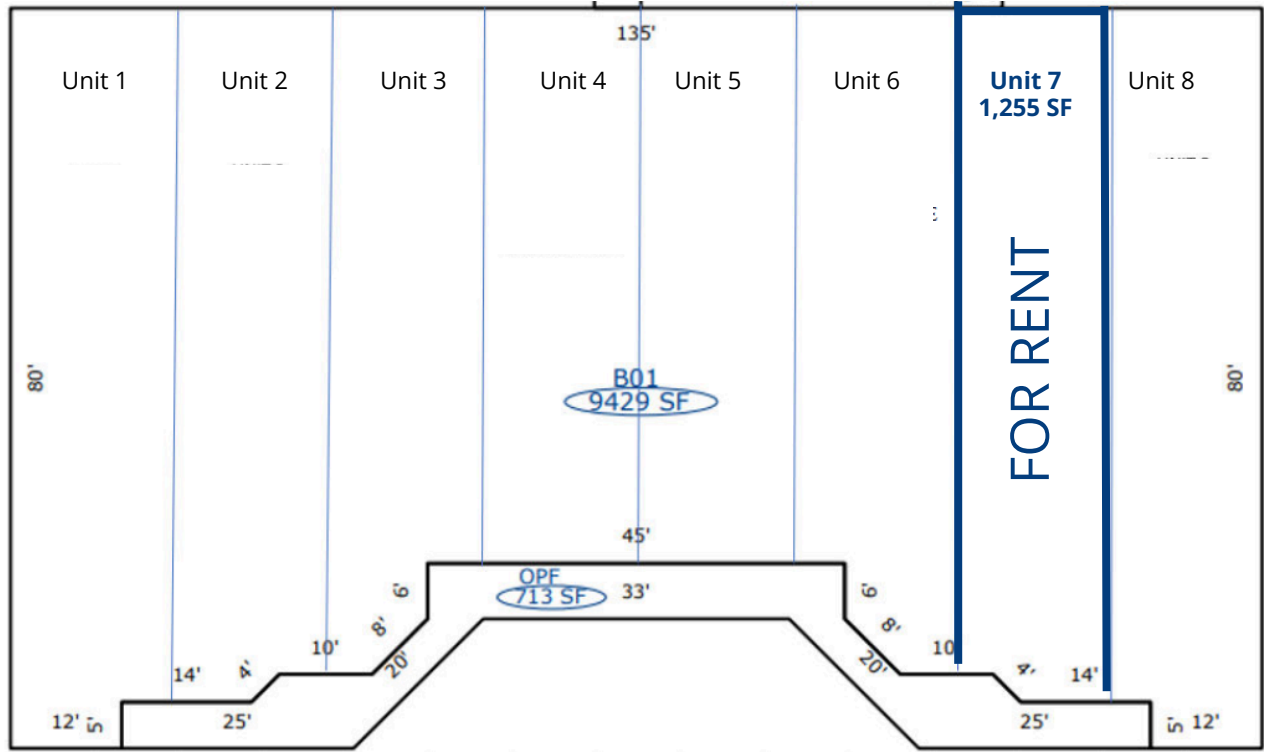

RETAIL/ OFFICE SPACE FOR LEASE

HILLSIDE

1240 Rockledge Blvd. Rockledge Fl 32955

JMREALESTATE.COM