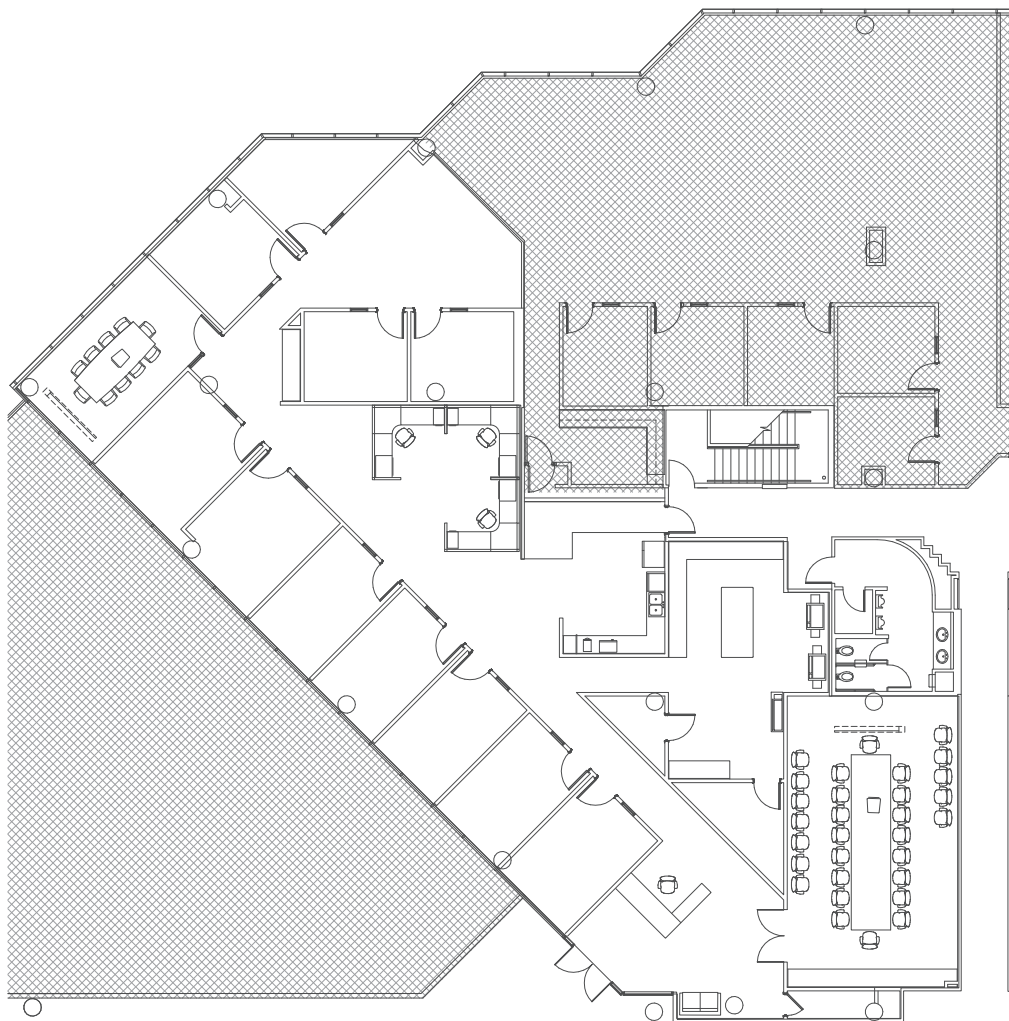

Maitland Colonnades

2301 LUCIEN WAY MAITLAND, FL

SUITE 250
5,994 RSF

FOR LEASING INFORMATION, PLEASE CONTACT:

John Gilbert
john.gilbert@streamrealty.com
+1 407 982 8626

Darryl Hoffman
darryl.hoffman@streamrealty.com
+1 407 982 8588