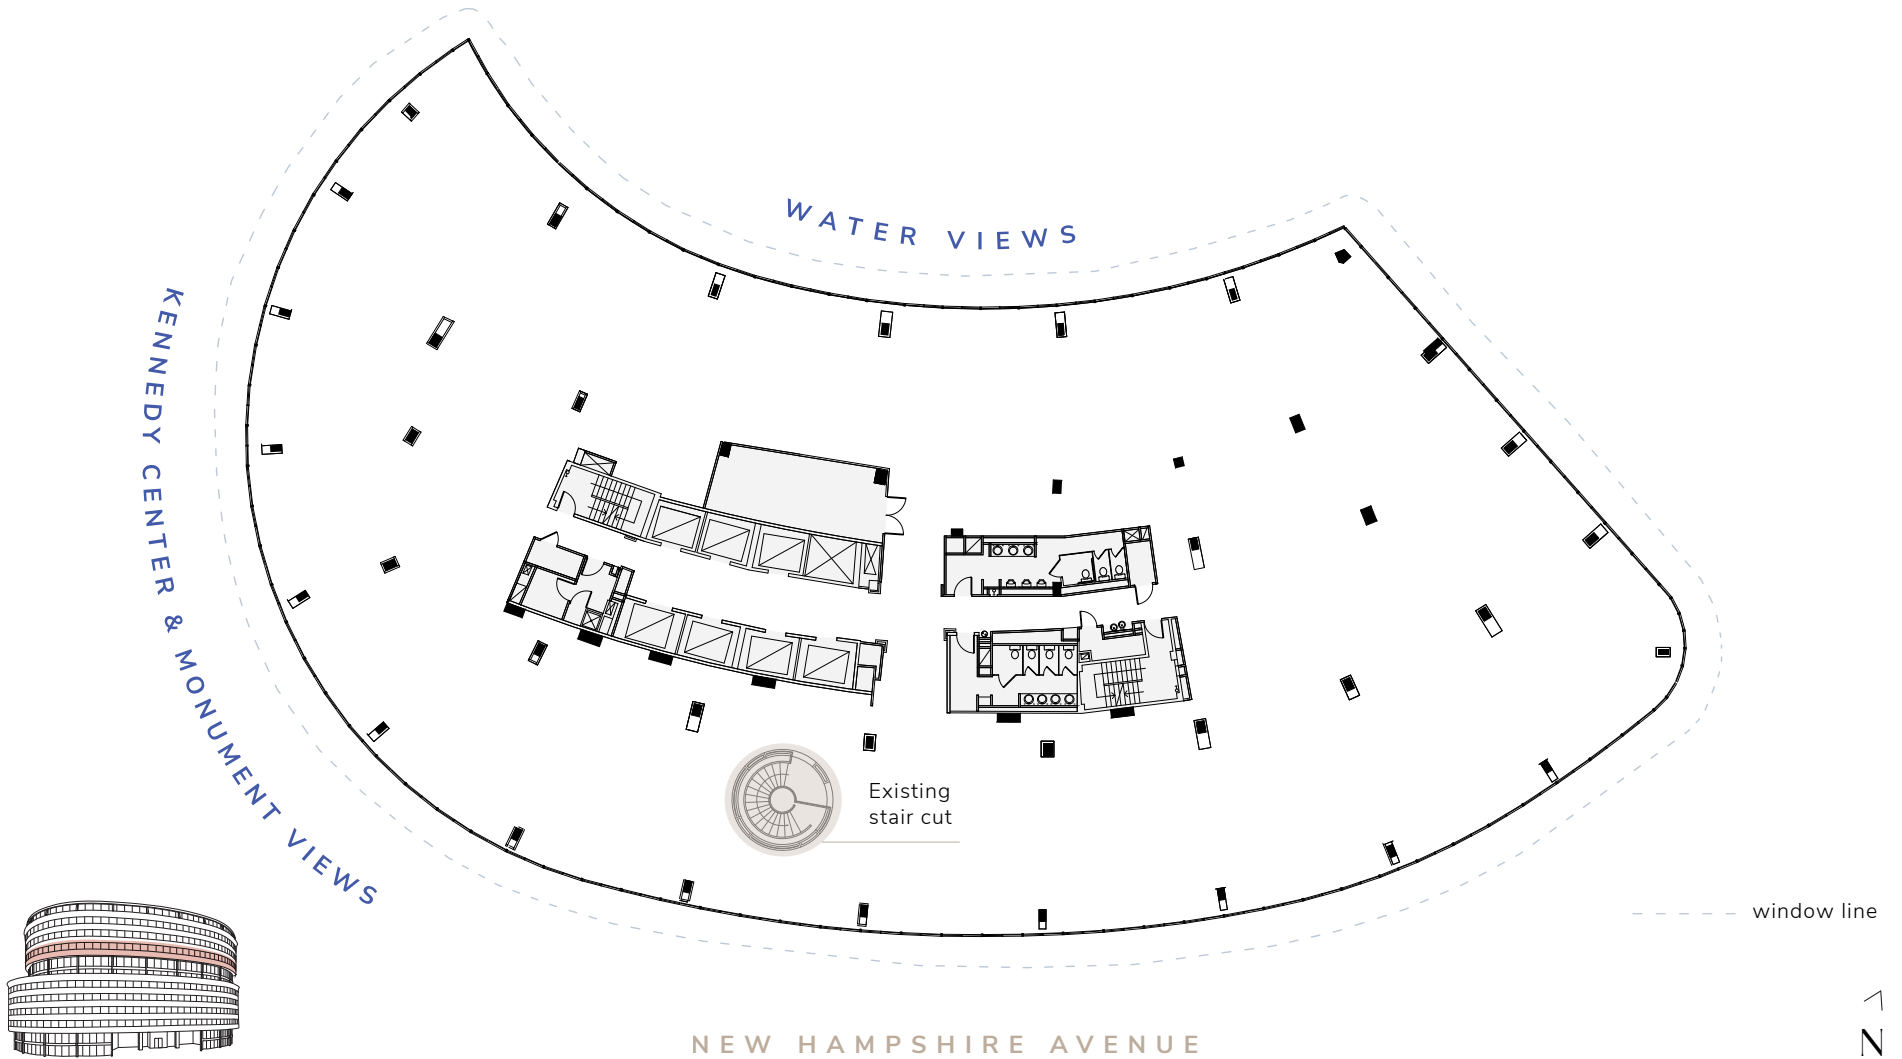

WATERGATE 600

600 NEW HAMPSHIRE AVE

FLOOR

AVAILABLE

RSF

9

Nov. 2027

26,653