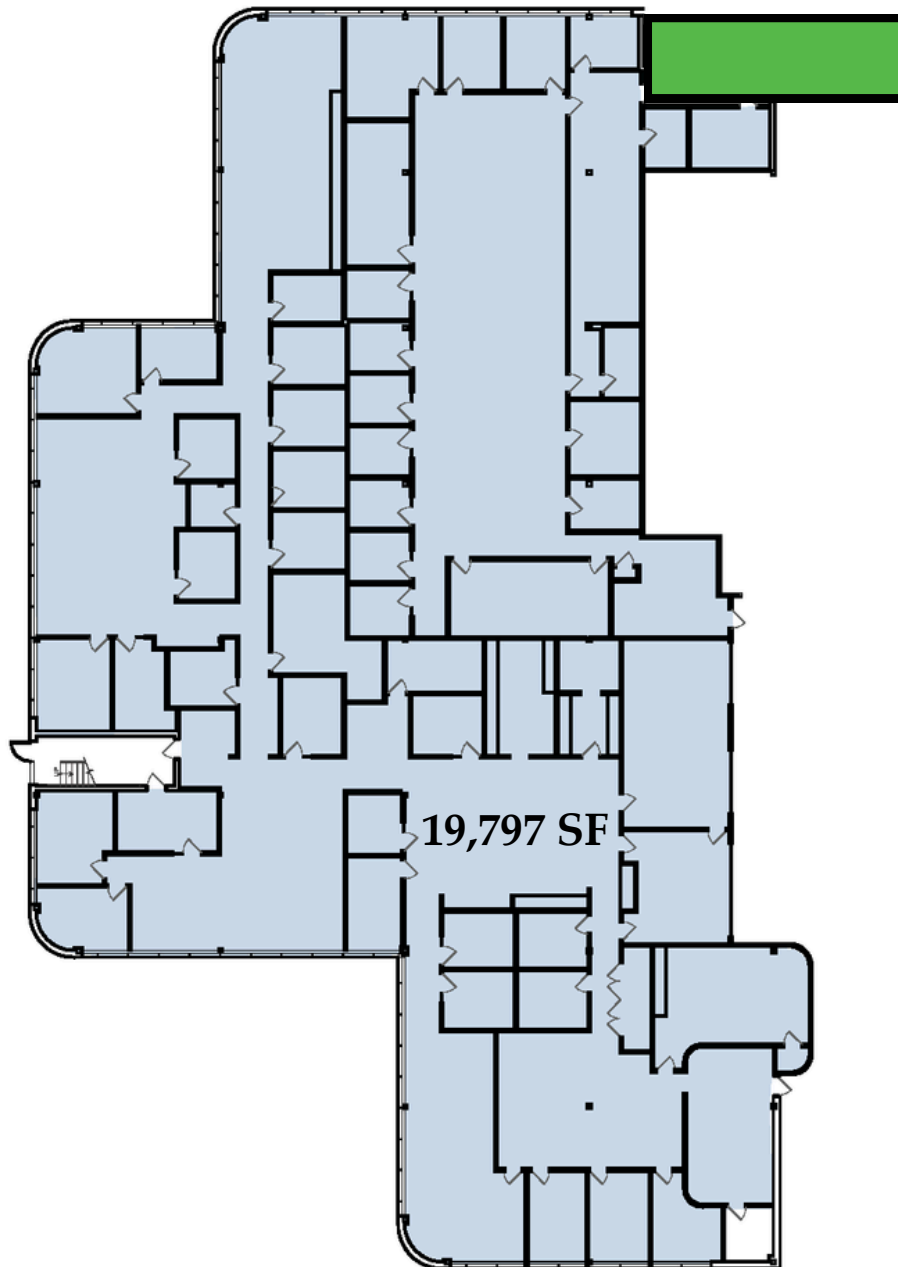

First Floor | Suite 100

Two Corporation Way,

Centennial Park  
Peabody, MA

First Floor Suite 100  
19,797 SF

Available

Loading

**CP**  
COMBINED PROPERTIES

Since 1935