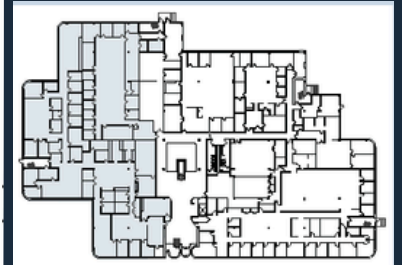

First Floor | Suite 100

Two Corporation Way,

Centennial Park  
Peabody, MA

First Floor Suite 100  
19,797 SF

Available

Loading

**CP**  
COMBINED PROPERTIES

Since 1935