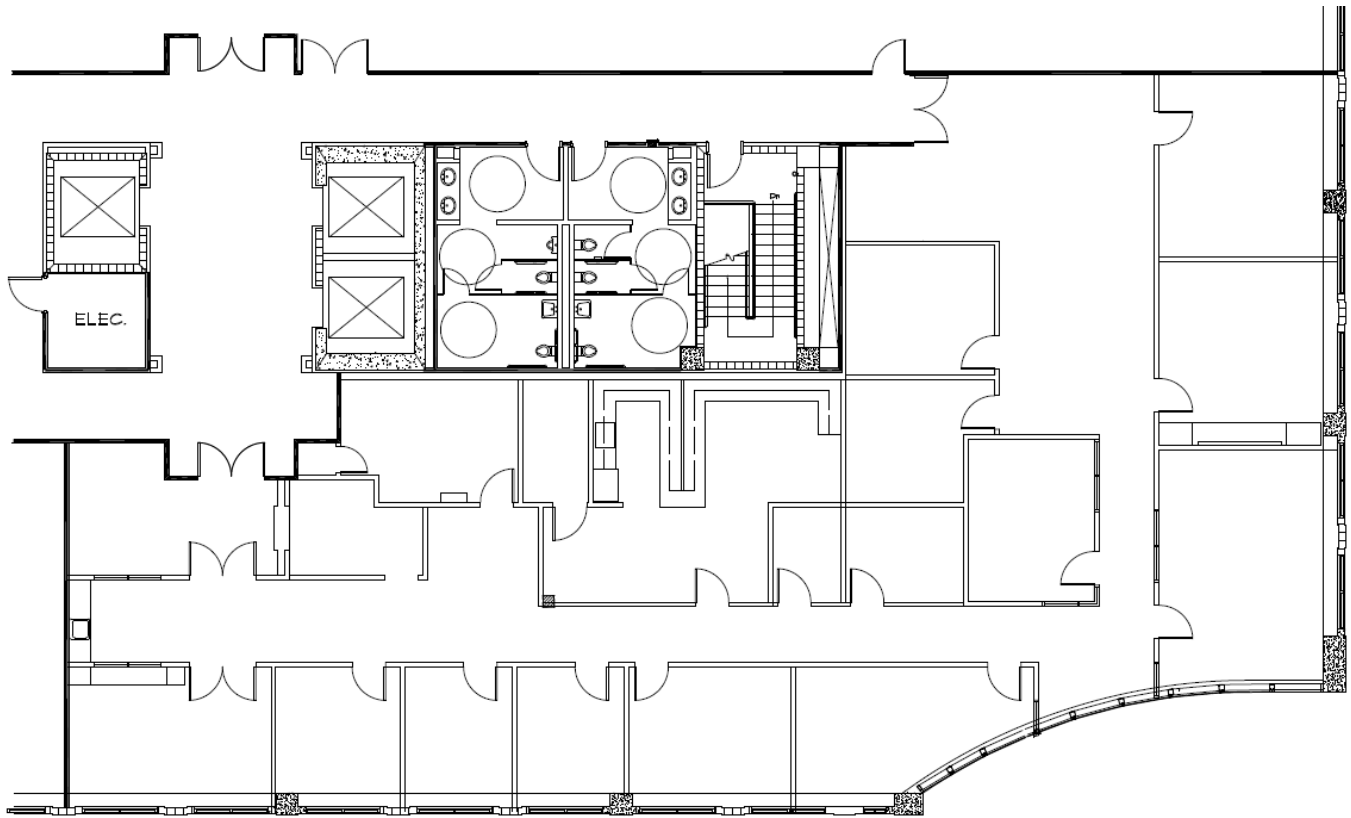

Suite 700 - 6,246 SF

Contact Us

JOHN K. CRIDDLE
Executive Vice President
+1 561 283 5176
john.criddle@cbre.com

JOSEPH J. FREITAS
First Vice President
+1 561 512 8844
joe.freitas@cbre.com

Max Pawk
First Vice President
+1 561 512 8844
joe.freitas@cbre.com