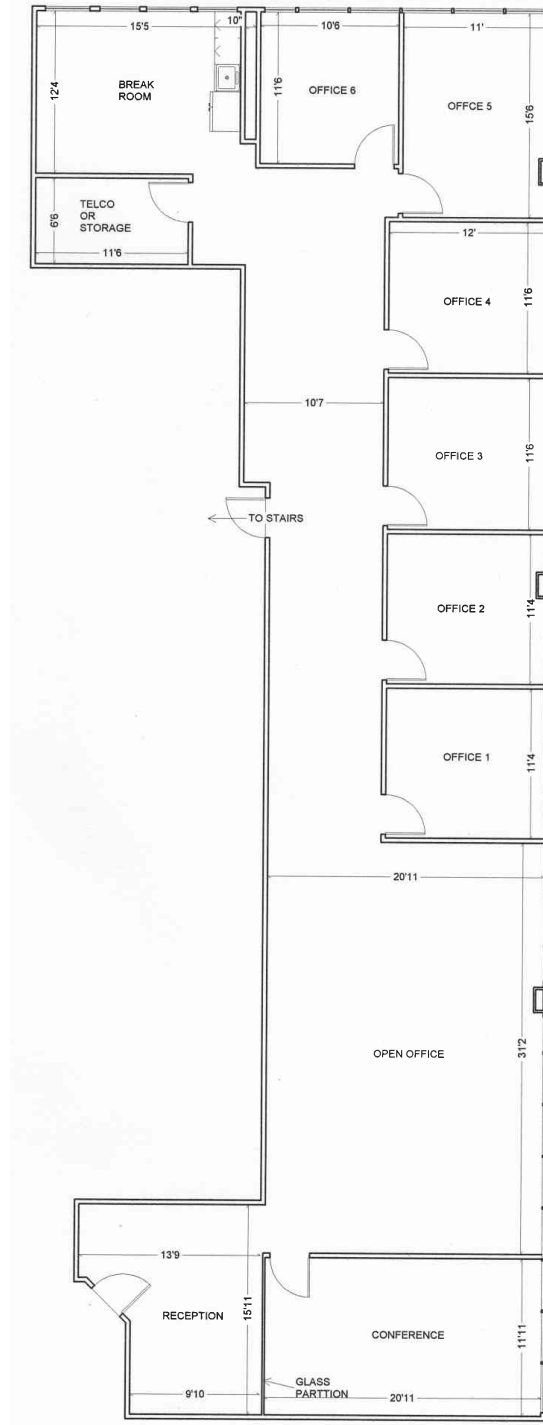

205 S HOOVER BLVD

Suite 401 - 3,403 square feet

205 S HOOVER BLVD · TAMPA, FL · 33609

The above floor plan is not to scale. The available space shown is believed to be correct but is subject to change.

For additional information, contact: