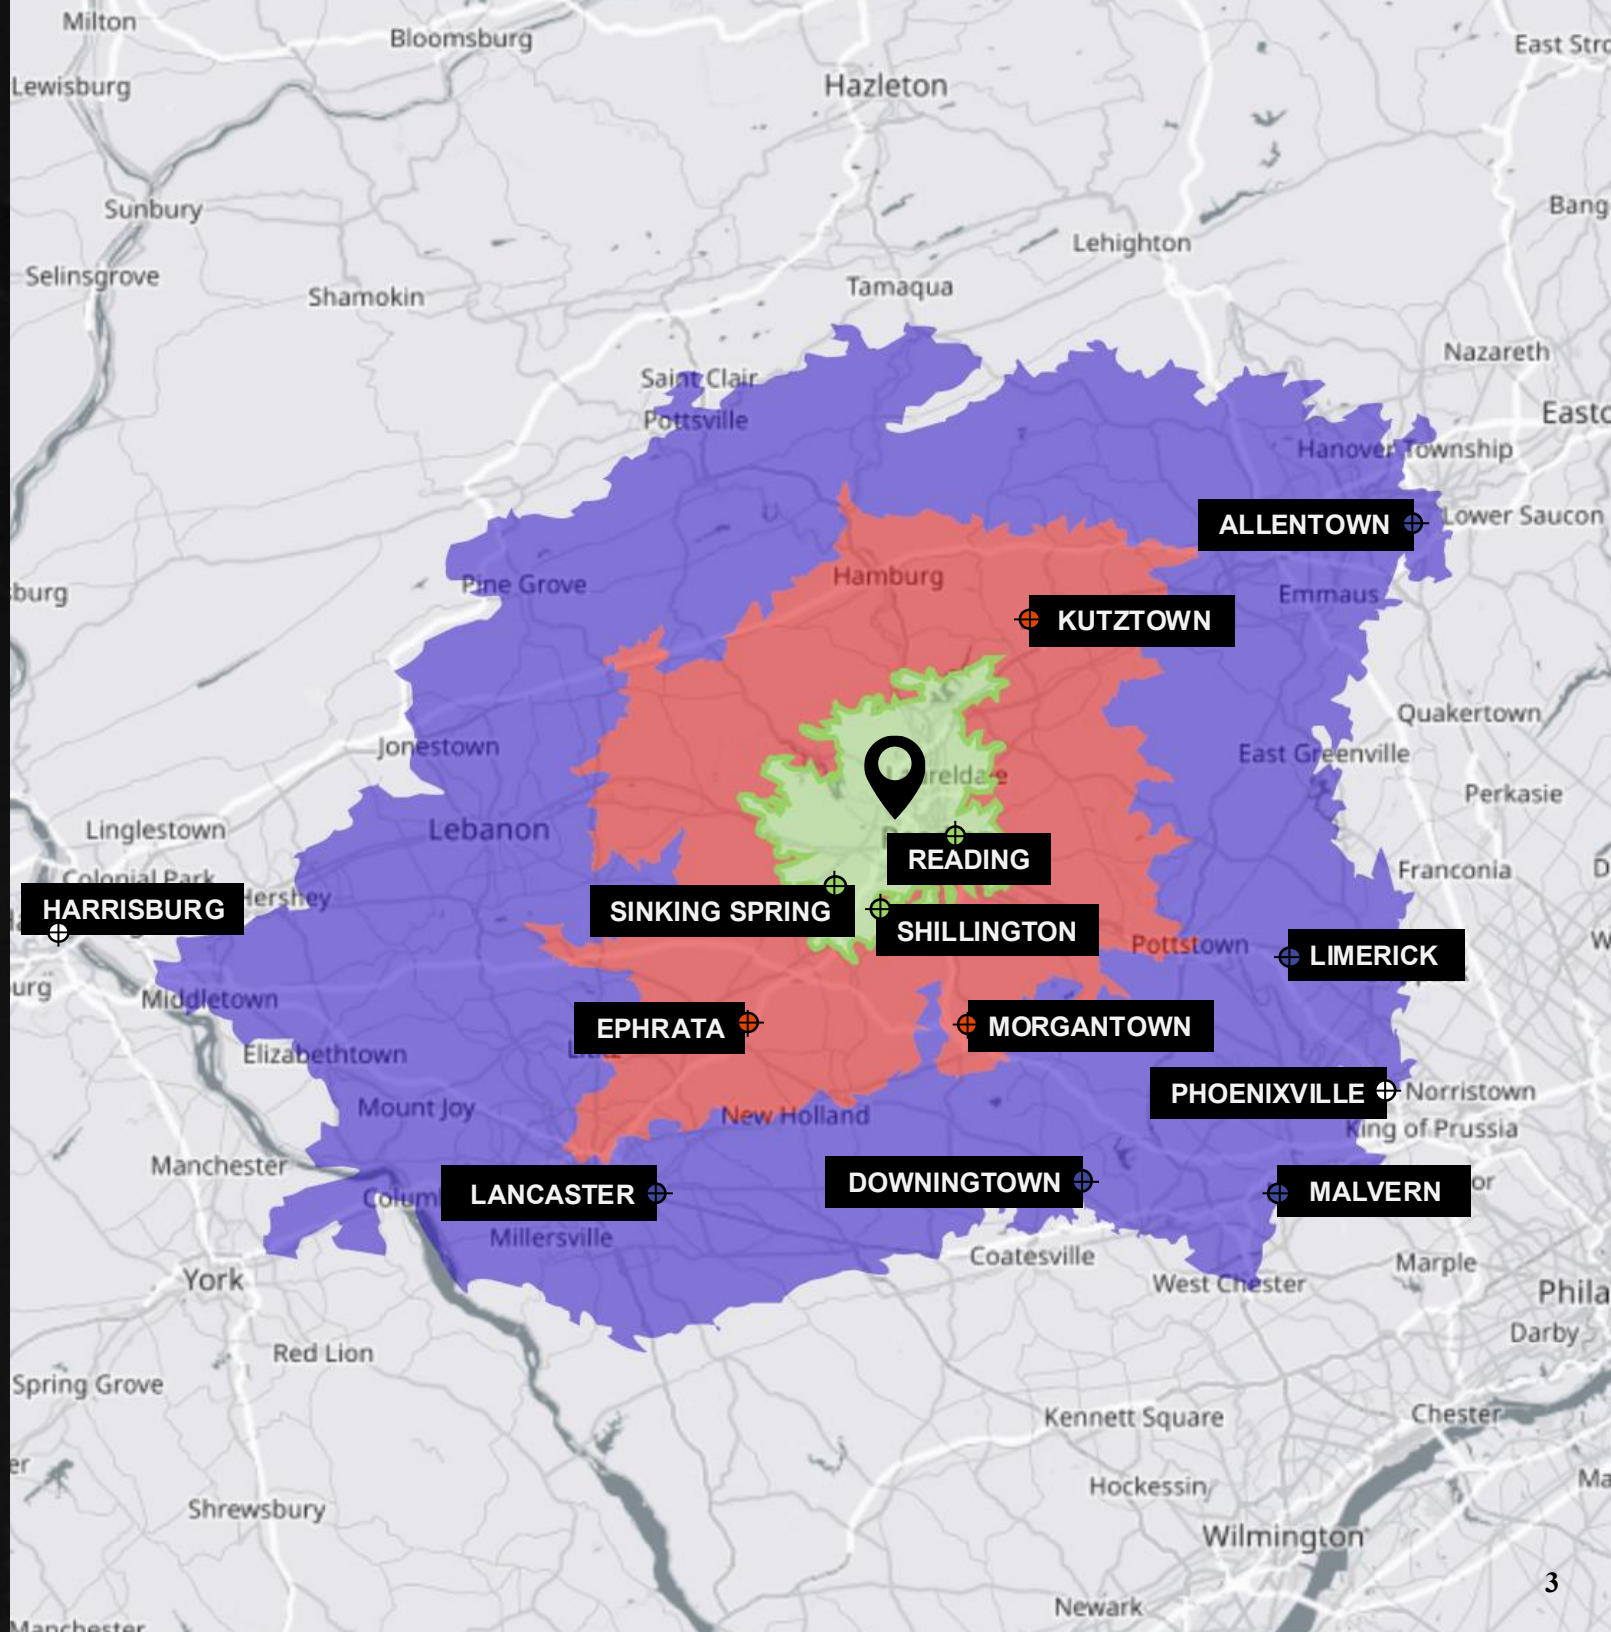

Drive Time Map

15 Min Drive Time

- City of Reading 9 min
- Sinking Spring 9 min
- Shillington 11 min

30 Min Drive Time

- Morgantown 22 min
- Ephrata 25 min
- Kutztown 27 min

45 Min Drive Time

- Lancaster 37 min
- Limerick 39 min
- Downingtown 44 min
- Malvern 45 min
- Allentown 45 min

> 45 Min Drive Time

- Phoenixville 49 min
- Harrisburg 60 min