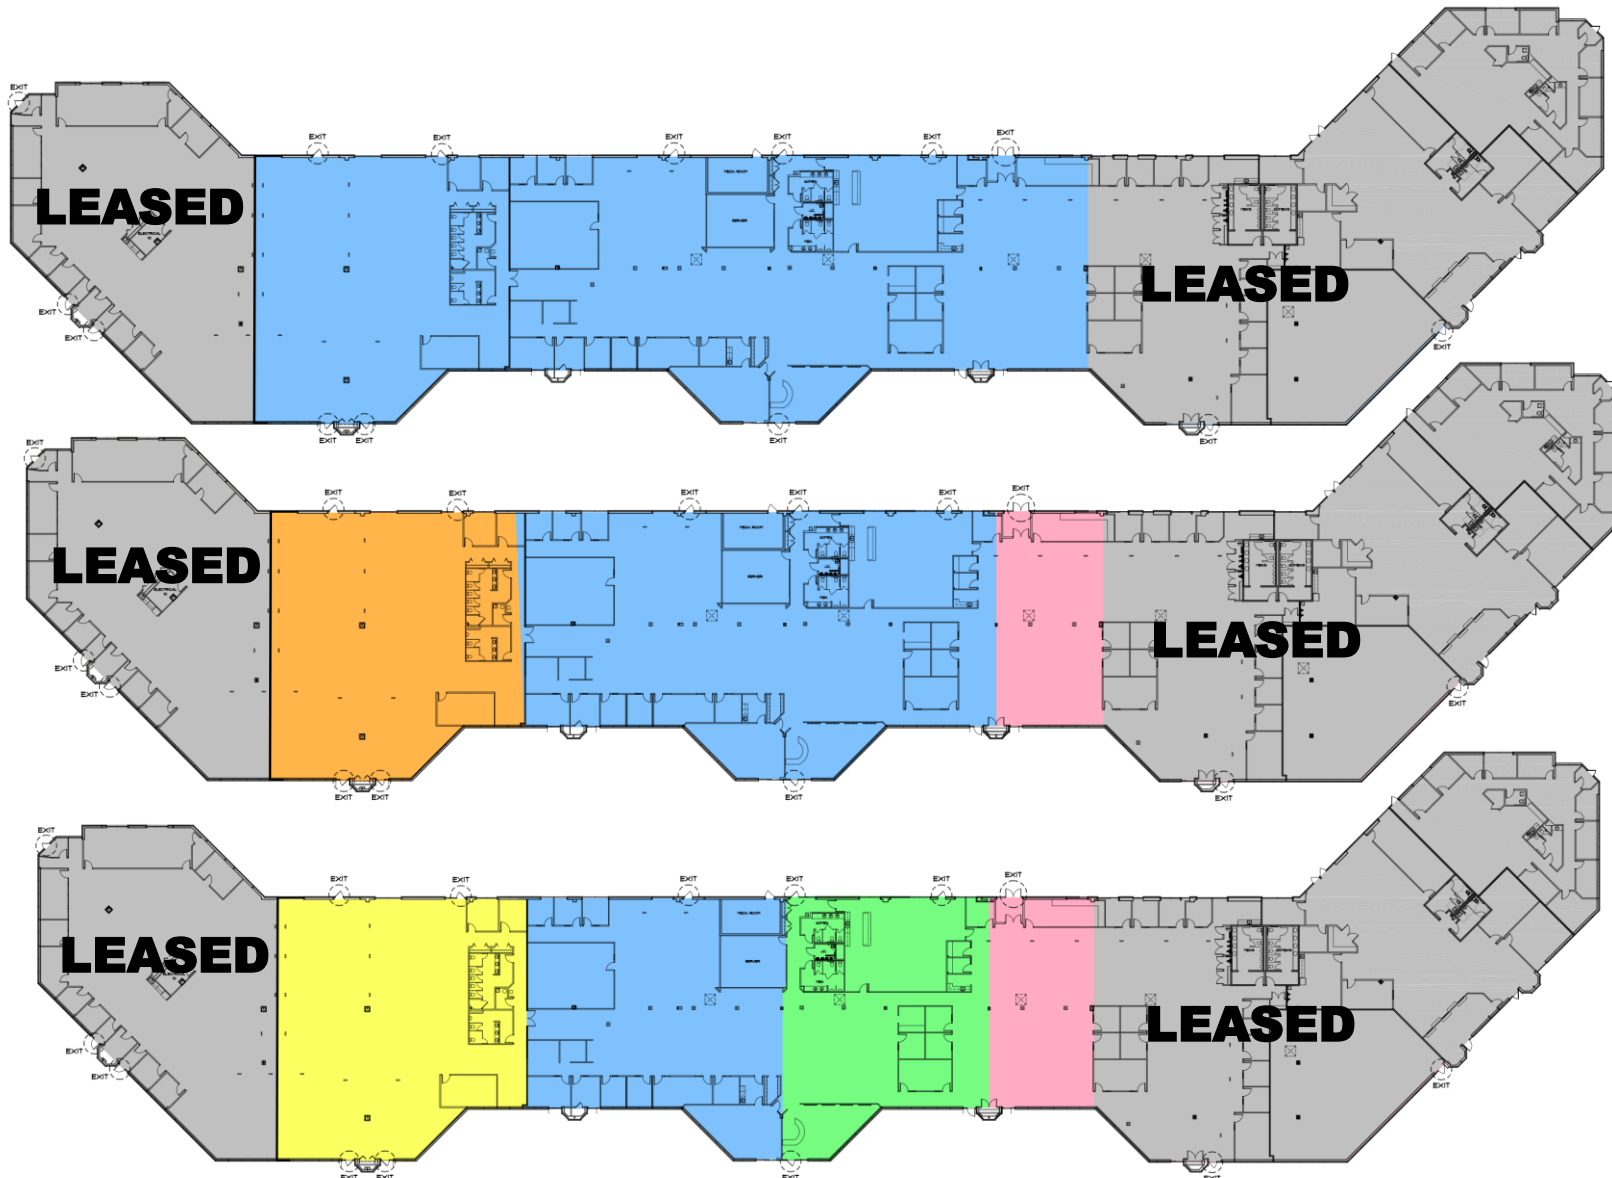

- Phoenixville 49 min
- Harrisburg 60 min

Proposed Demising Plan

Available Space Options: +/- 5,000 to 26,665 SF

Call Us

AUSTIN WOLFINGTON

awolfington@hunterdurant.com

TRIPP TRAYNOR

610-222-5500 x 3