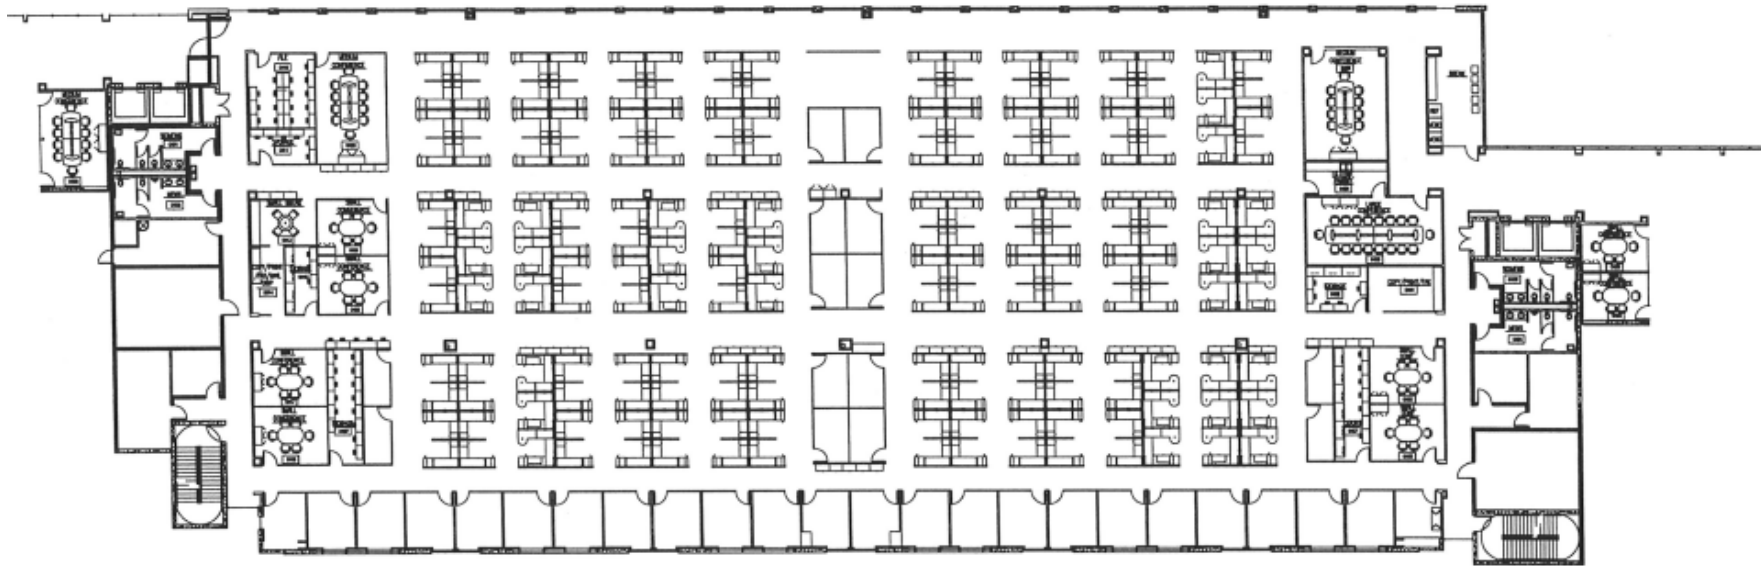

OFFICES AT THE ECLIPSE

BOCA RATON, FLORIDA

Floor 4
41,382 SF

For More Information Contact:

John Criddle

+1 561 283 5176

john.criddle@cbre.com

Joe Freitas