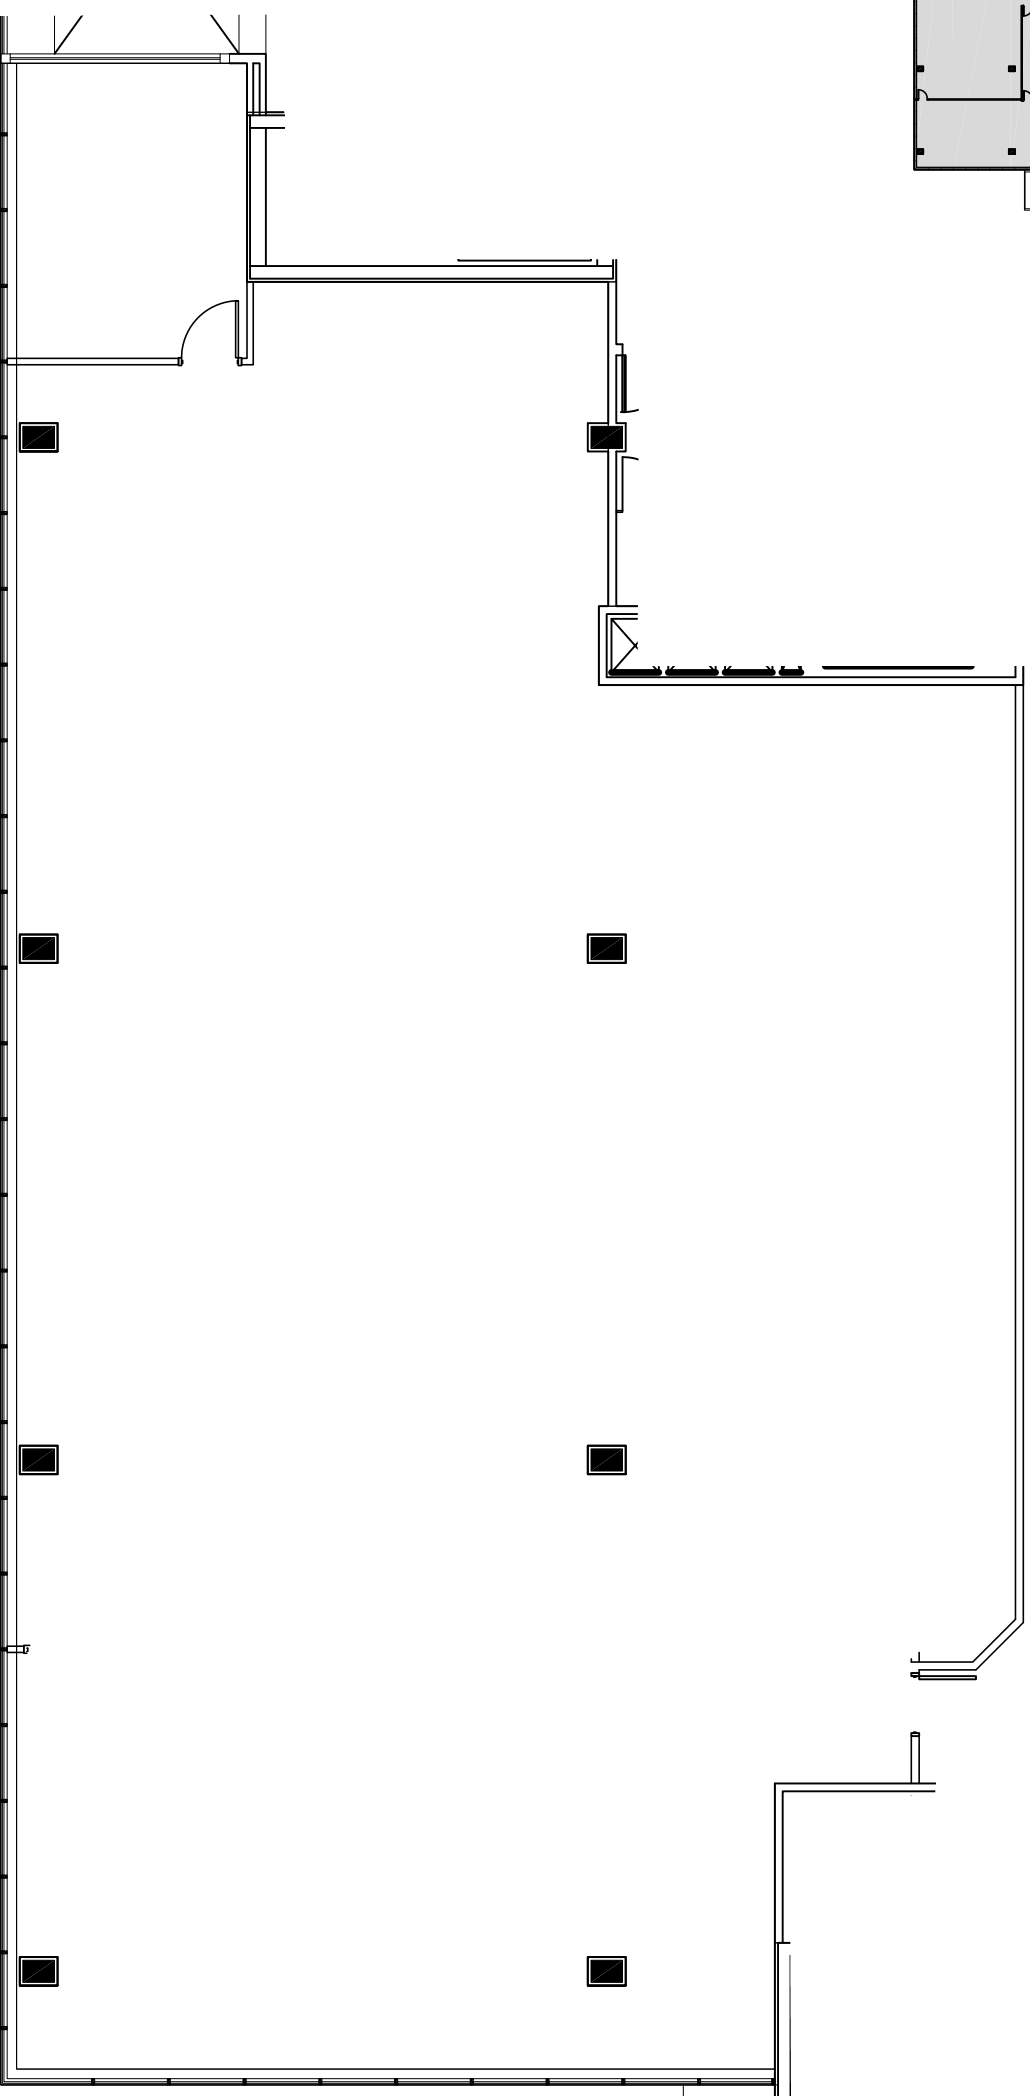

KEY PLAN

SCALE: N.T.S.

3FL

DATE:
11.15.18

SCALE:
N.T.S.

**117 E Stevens Avenue
Valhalla, New York 10595
3rd Floor**

**GHP OFFICE REALTY
FOUR WEST RED OAK LANE
WHITE PLAINS, NY 10604
Tel 914.642.9300
Fax 914.642.9301**