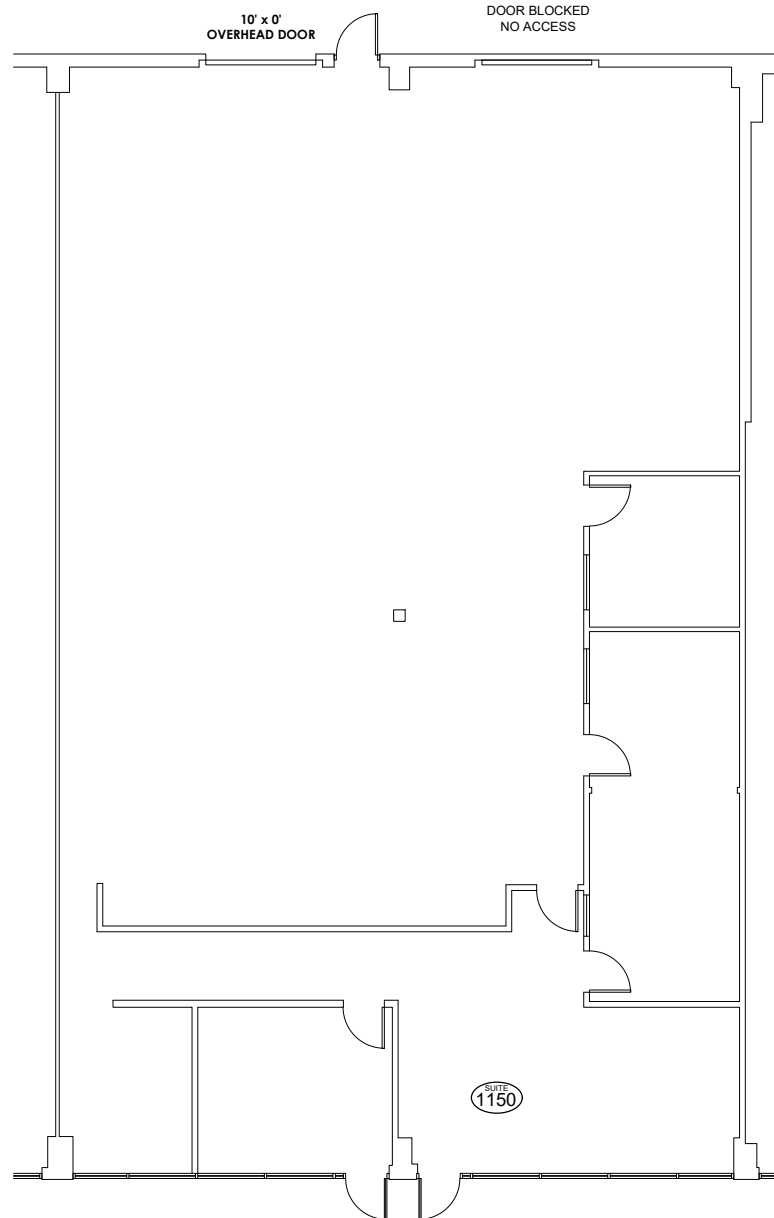

Property Key

WMGSA Roosevelt As Built Marketing Package

10901-11001 Roosevelt Boulevard and 1000 112th Circle, St. Petersburg, FL 33716

Building: 10901

Suite: 2C-1150

Sheet: A-4

Scale: Not to Scale
Sheet Size: 8.5" x 11"
Not For Construction

BAY SPACE

Total Area - 4,093 SF

Building Information

DECK HEIGHT:	N/A
CEILING HEIGHT:	8'-7"
CLEAR HEIGHT:	8'-7"
SPRINKLERED:	No

As Built Floor Plan for Marketing