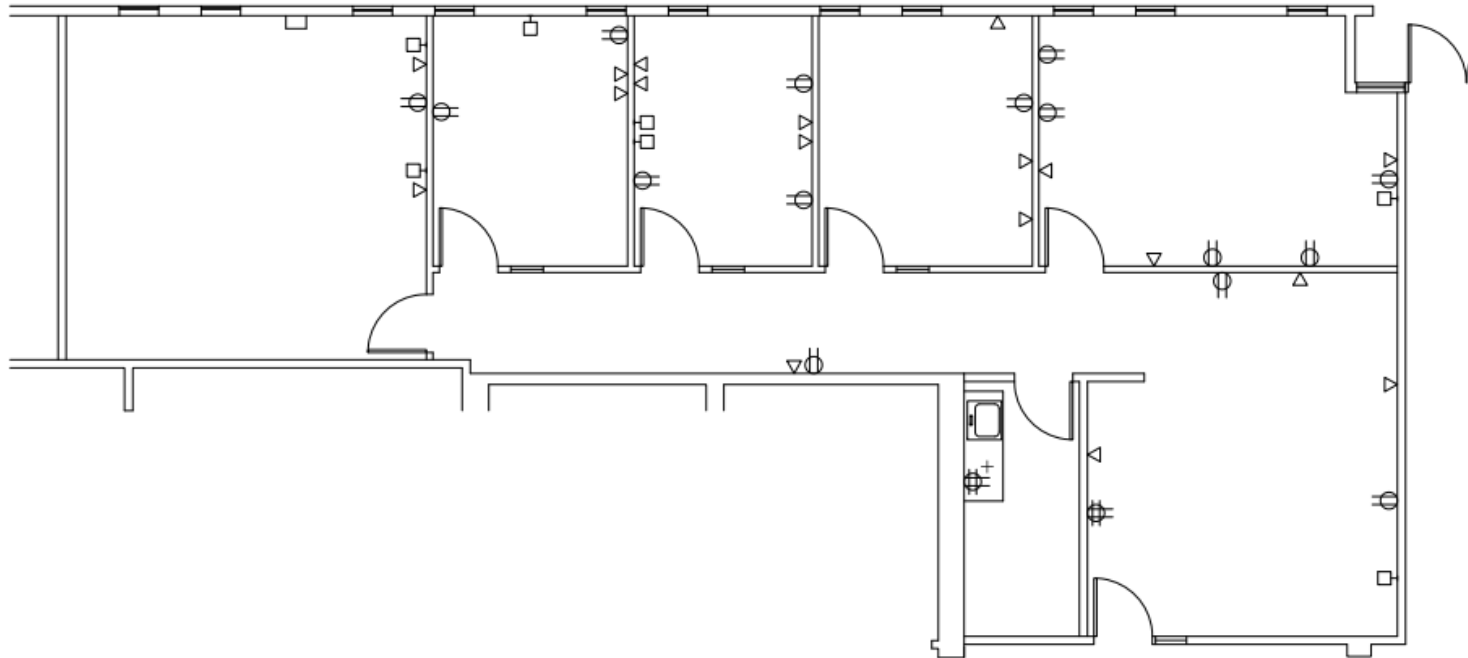

Bayshore Corporate Commons

**±1,891 SF**

1670 South Amphlett Blvd., Suite 100, San Mateo, CA

SPACE TO **GROW**

(415) 223-8333