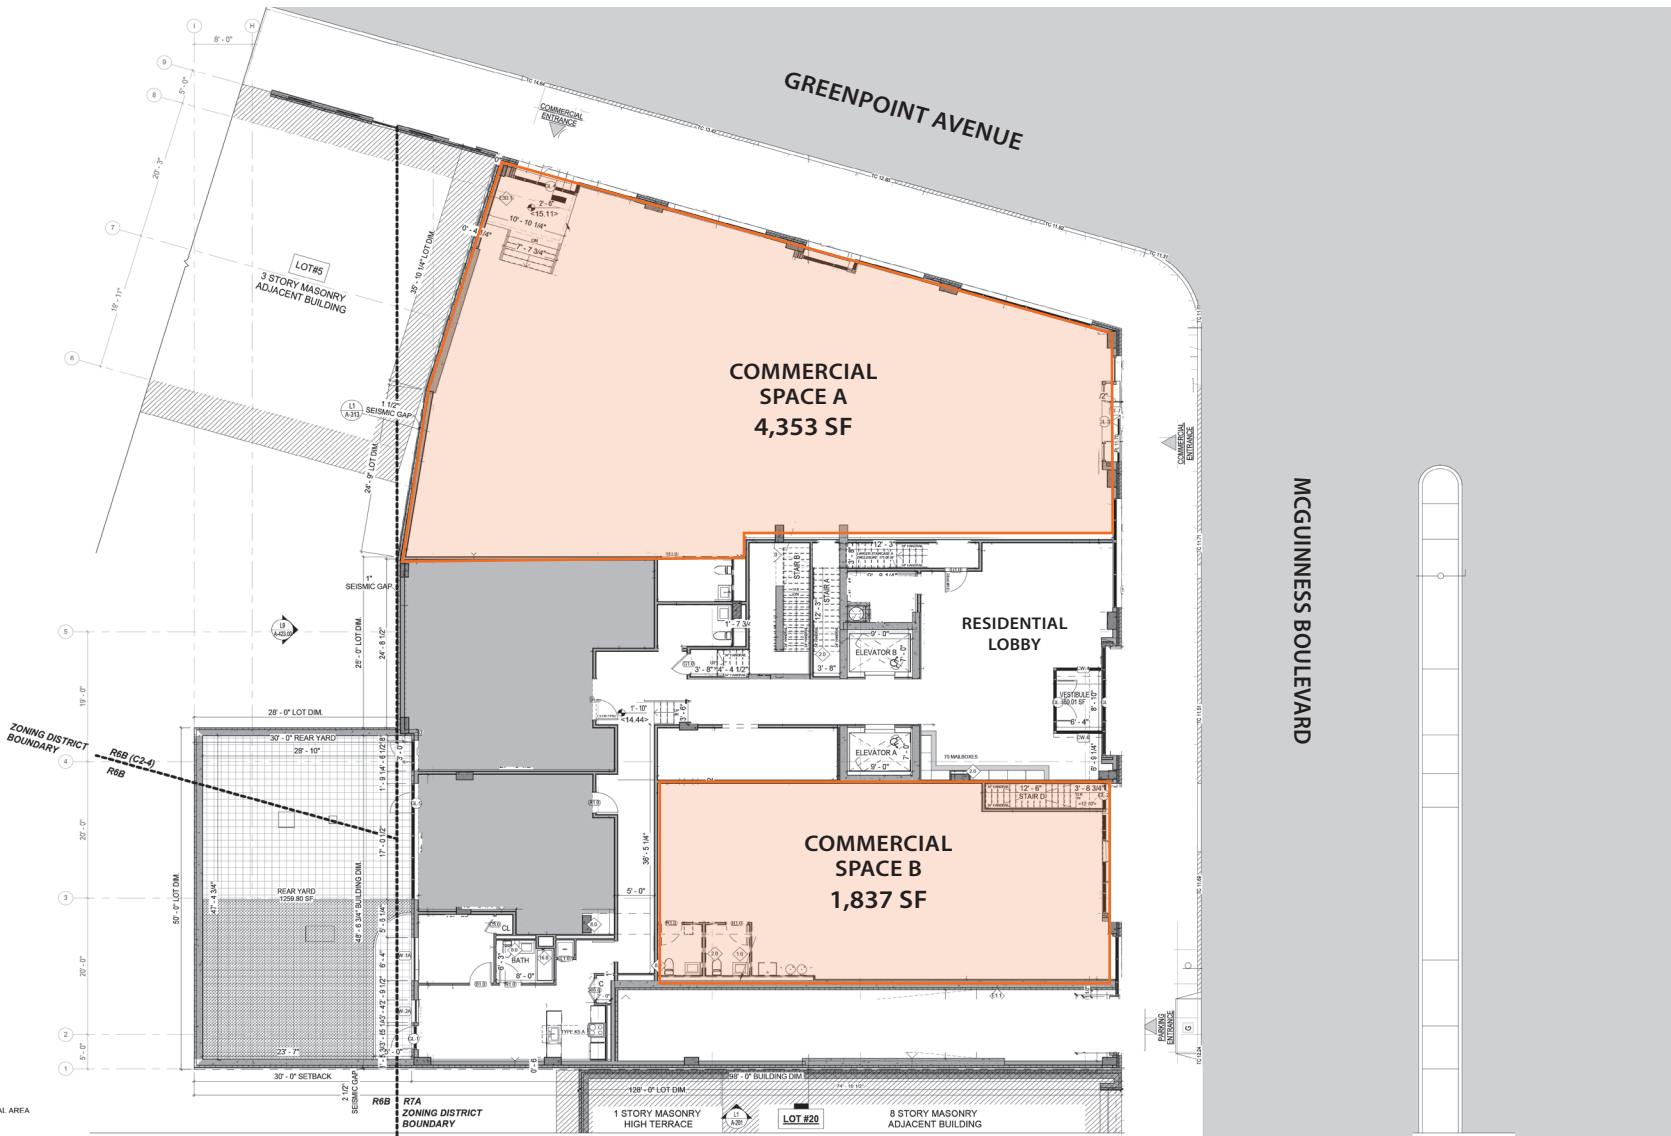

THE DOME

AKA 210 Greenpoint Avenue | Brooklyn

Division Option 1

THE DOME

AKA 210 Greenpoint Avenue | Brooklyn

Division Option 2